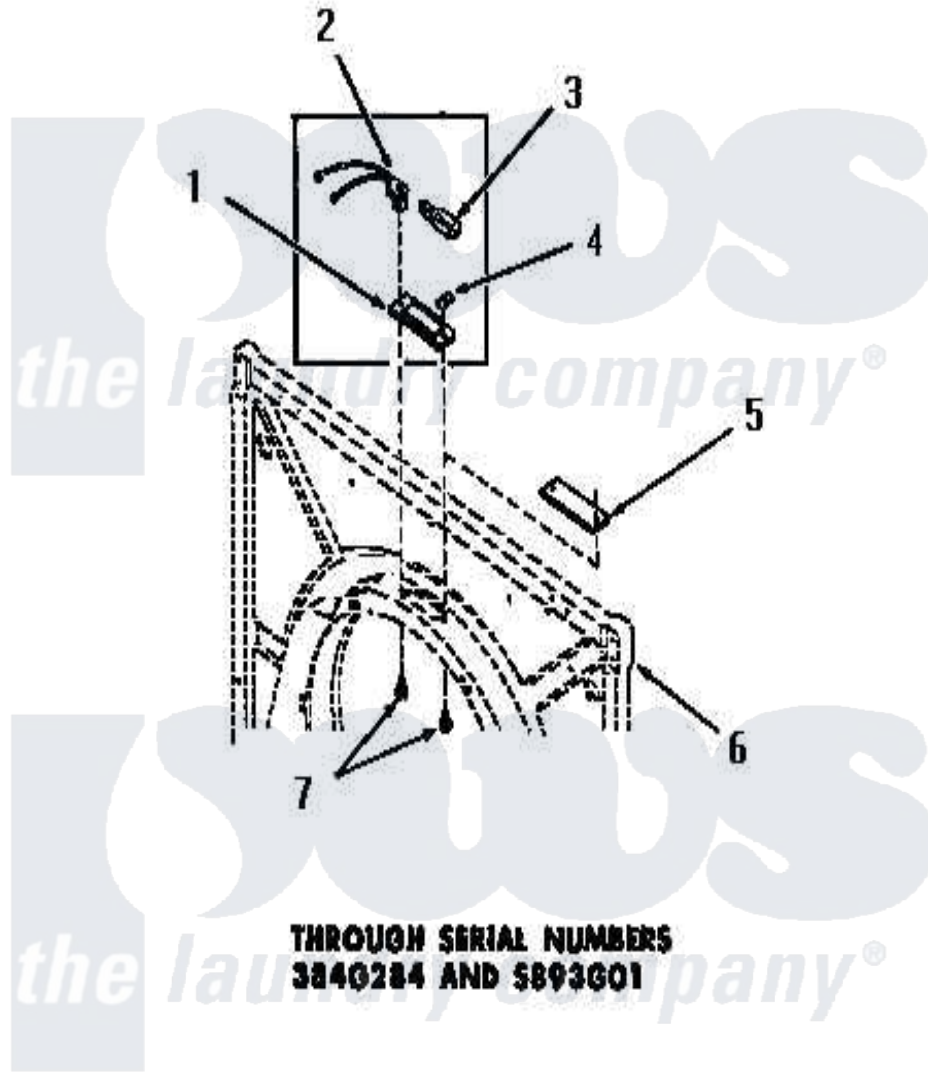

# Amana DG6240 10 - DRUM LIGHT & COVER PLATE

[Amana Residential Amana DG6240 Washer Parts](#) Parts Diagram 10 - DRUM LIGHT & COVER PLATE  
[Click on the part number to view part](#)

Item	Original Part Number	Replaced By	Status	Part Description
5	53911		Not Available	COVER PLATE
6	Y00000000		Not Available	SEE NOTE FRONT FRAME AND AIR SHROUD
7	51784		Not Available	SCREW, 10B-16 X 1/2 HEX