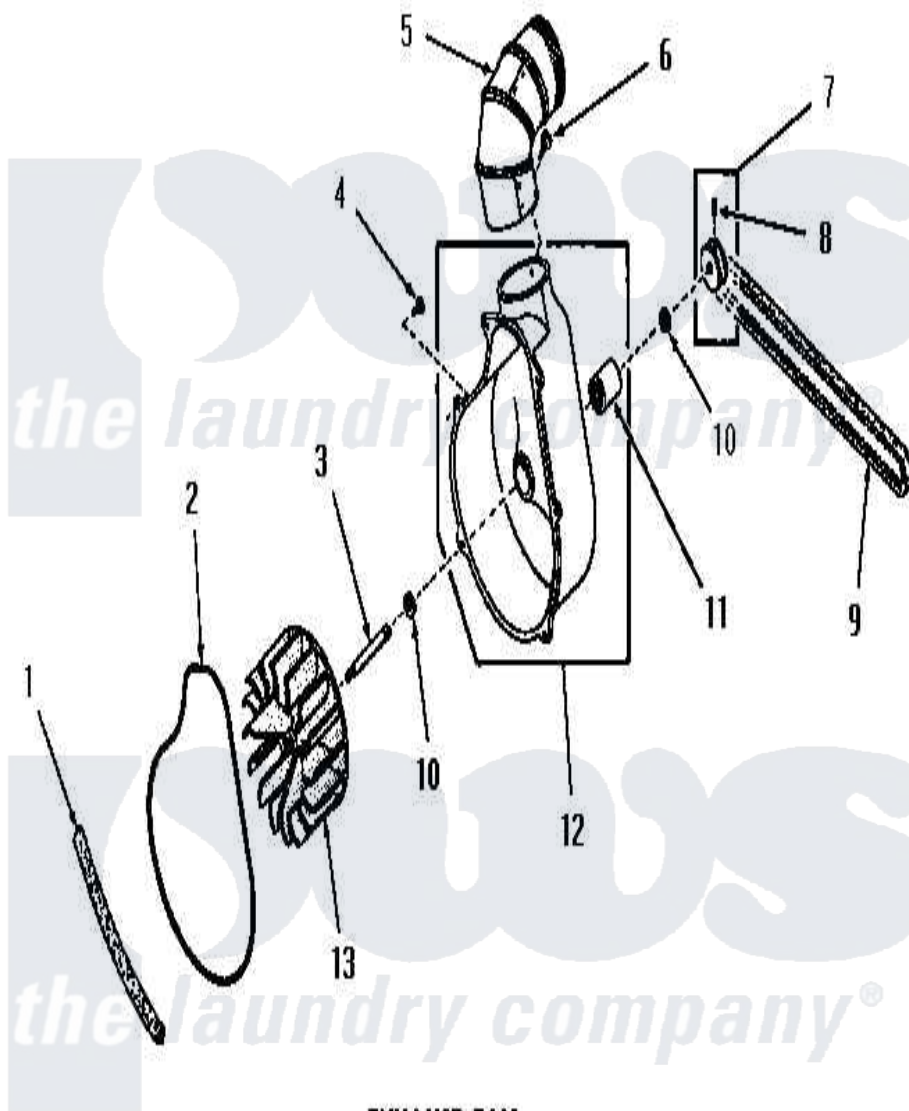

Amana DG6240 12 - EXHAUST FAN

EXHAUST FAN

Amana [Residential Amana DG6240 Washer Parts](#) Parts Diagram 12 - EXHAUST FAN
 Click on the part number to view part

Item	Original Part Number	Replaced By	Status	Part Description
1	51790			Seal
2	51791			Gasket, Housing
3	53519		Not Available	EXHAUST FAN SHAFT
4	51784		Not Available	SCREW, 10B-16 X 1/2 HEX
5	Y0052707	31986601B		Switch, Rocker
6	23222	3177991		Screw
7	53521		Not Available	ASSY, PULLEY
8	02771			Screw, 1/4-20 x 3/8 Hex S
9	51994			Belt
10	52549			Washer, 501 ID X3/4 Odx
11	51991		Not Available	BEARING
12	51946		Not Available	HOUSING, BLOWER
13	90585		Not Available	IMPELLER