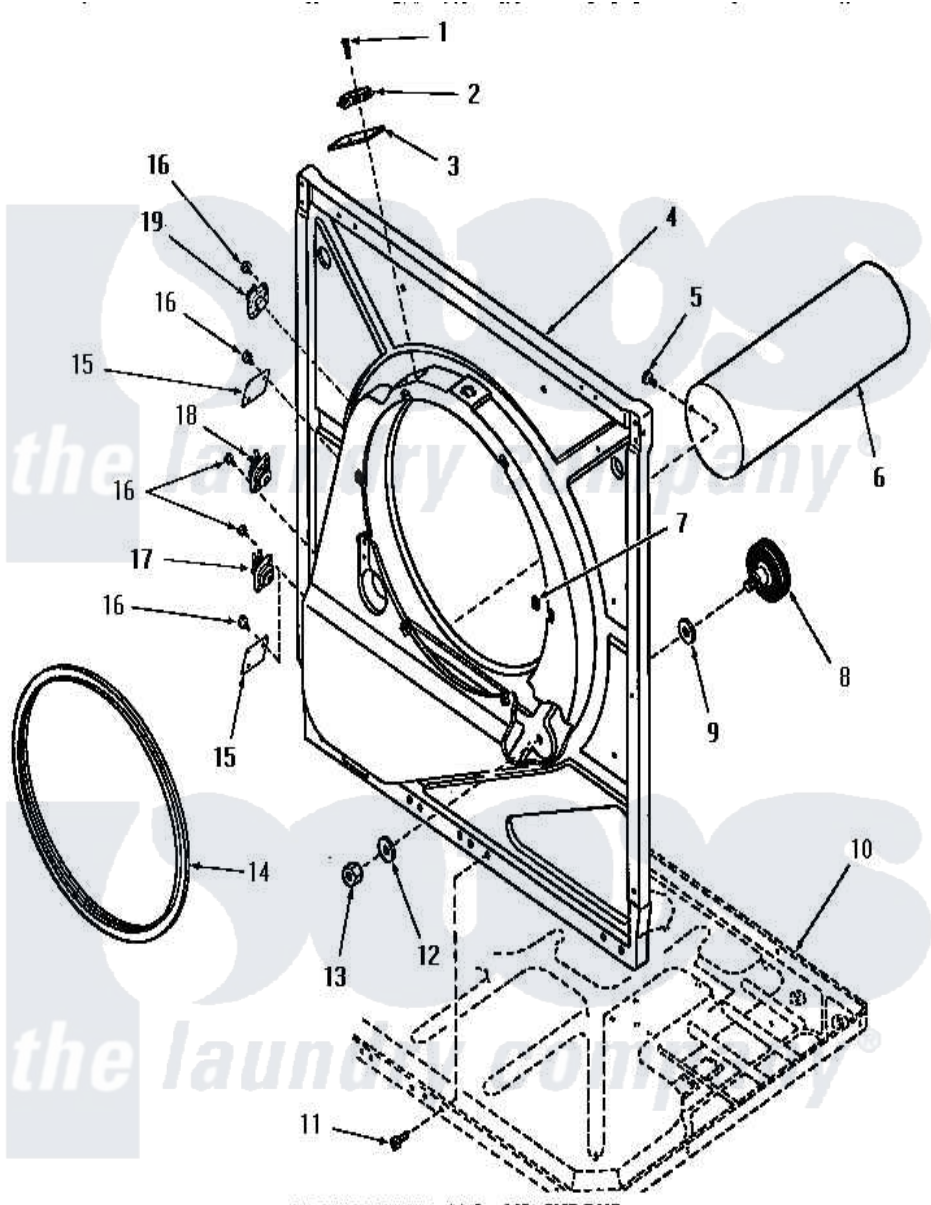

# Amana DG6240 13 - FRONT FRAME & AIR SHROUD

**FRONT FRAME AND AIR SHROUD**

[Amana Residential Amana DG6240 Washer Parts](#) Parts Diagram 13 - FRONT FRAME & AIR SHROUD  
 Click on the part number to view part

Item	Original Part Number	Replaced By	Status	Part Description
1	<a href="#">51783</a>			Screw, 6b-20 X 7/8 HeX
2	Y51143		Not Available	SWITCH
3	<a href="#">52112</a>			Insulation
4	51850		Not Available	FRONT FRAME AND AIR SHROUD
5	52150	<a href="#">489464</a>		Screw
6	51821		Not Available	EXHAUST DUCT
7	52865		Not Available	SPEED NUT
8	53555	<a href="#">56285</a>		Roller Cylinder
9	<a href="#">52123</a>			Washer
10	Y00000000		Not Available	SEE NOTE FRAME BASE
11	51784		Not Available	SCREW,10B-16 X 1/2 HEX
12	<a href="#">52122</a>			Washer
13	52124		Not Available	NUT
14	51798		Not Available	GASKET
15	52550		Not Available	COVER PLATE
16	23222	<a href="#">3177991</a>		Screw