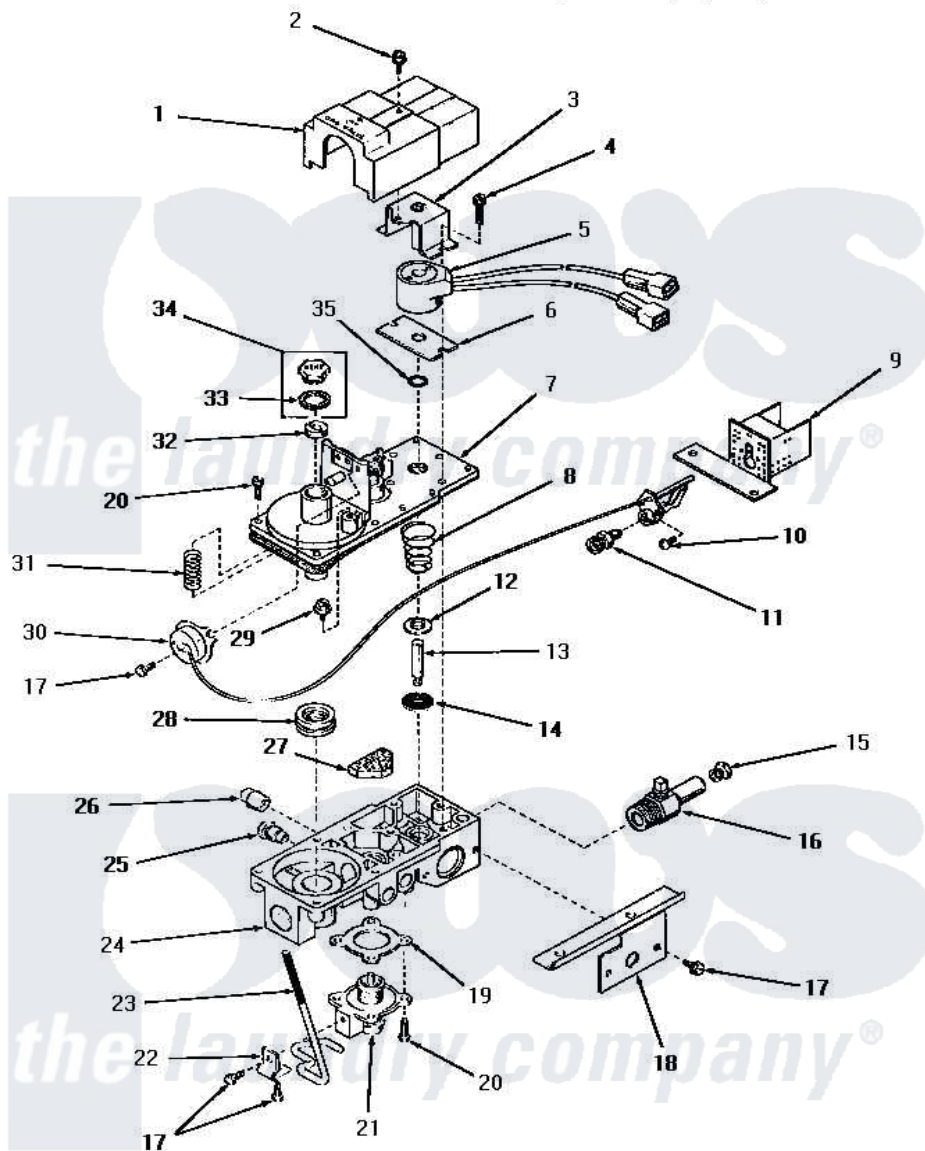

Amana DG6240 14 - GAS VALVE (NAT. / MIXED GAS)

GAS VALVE (NAT./MIXED GAS)

Amana [Residential Amana DG6240 Washer Parts](#) Parts Diagram 14 - GAS VALVE (NAT. / MIXED GAS)
 Click on the part number to view part

Item	Original Part Number	Replaced By	Status	Part Description
1	53377S		Not Available	VALVE HOUSING
2	53379B		Not Available	HEX HEAD SCREW
3	53377B		Not Available	PLUNGER GUIDE AND BRACKET
4	53379C		Not Available	HEX HEAD SCREW
5	53377A		Not Available	COIL,BURNER
6	53377C		Not Available	PLATE
7	53377K		Not Available	VALVE COVER AND GASKET
8	53377Y		Not Available	VALVE SPRING
9	53377F		Not Available	PILOT SHIELD
10	53379F		Not Available	ROUND HEAD SCREW
11	53387			Orifice, NG
12	53377L		Not Available	STIFFENER
13	53377M		Not Available	PLUNGER SHAFT
14	53377N		Not Available	PLUNGER SEAT
15	51209		Not Available	ORIFICE,NG

16	53377W	Not Available	BURNER ORIFICE ADAPTER
17	53379D	Not Available	HEX HEAD SCREW
18	53377Q	Not Available	MOUNTING BRACKET
19	53377H	Not Available	GASKET
20	53379E	Not Available	HEX HEAD SCREW
21	53377G	Not Available	RESET VALVE
22	53377U	Not Available	CLAMP
23	53377J	Not Available	RESET LEVER
24	53377P	Not Available	VALVE BODY
25	53377V	Not Available	SCREW, COMPRESSION
26	20247		Plug, Pipe
27	53377T	Not Available	FILTER
28	52966R	Not Available	REGULATOR SEAT
29	53377Z	Not Available	HEX HEAD SCREW
30	53377E	Not Available	BURNER, PILOT
31	53377X	Not Available	REGULATOR SPRING
32	52966M	Not Available	REGULATOR SCREW
33	52966L	Not Available	GASKET
34	53558	Not Available	SCREW, VENT
35	53377D	Not Available	O-RING