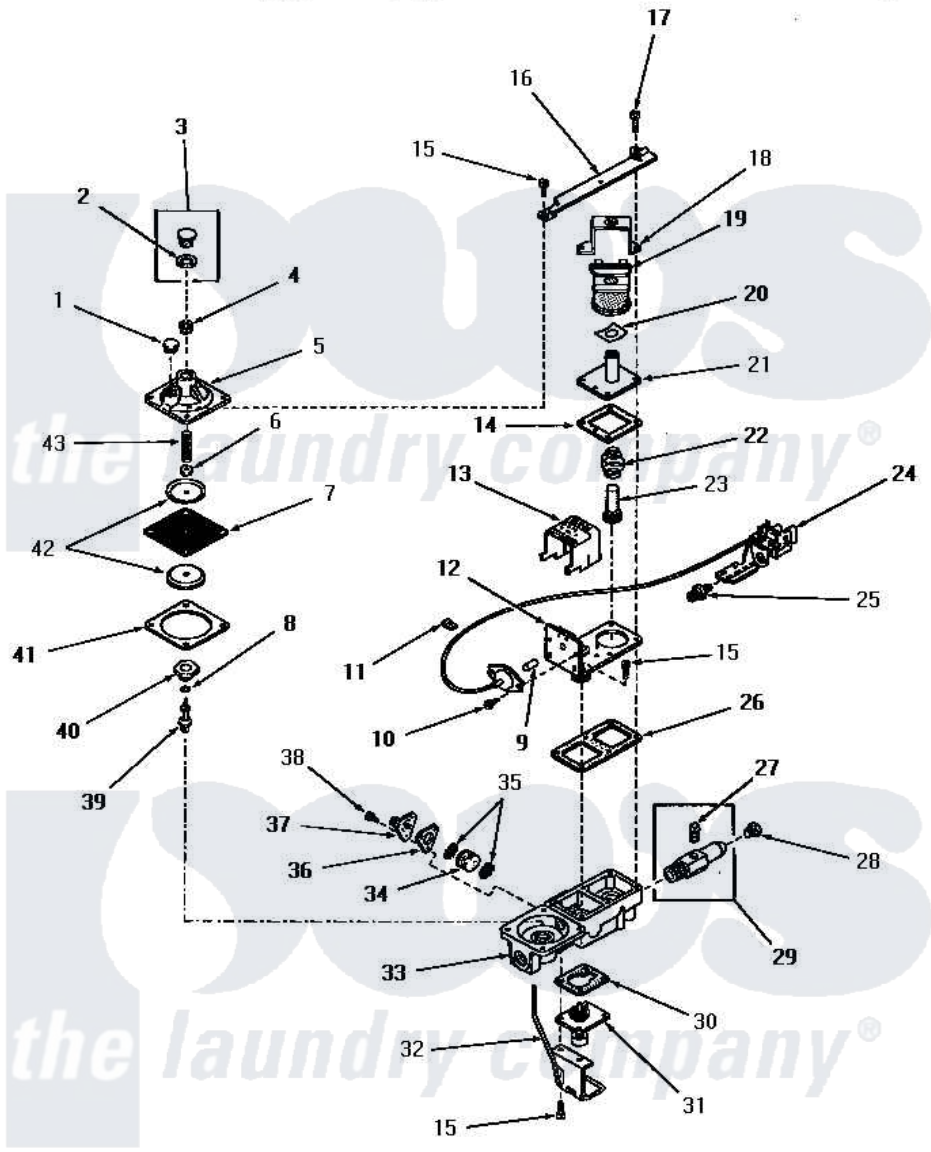

Amana DG6240 15 - GAS VALVE (NAT. / MIXED GAS)

GAS VALVE (NAT./MIXED GAS)

Amana [Residential Amana DG6240 Washer Parts](#) Parts Diagram 15 - GAS VALVE (NAT. / MIXED GAS)
 Click on the part number to view part

Item	Original Part Number	Replaced By	Status	Part Description
1	54477		Not Available	CAP,VENT
2	0054474		Not Available	USE D7425607
3	Y0054476	D7431921Q		Gasket
4	54486C		Not Available	REGULATOR SCREW
5	51402Q		Not Available	REGULATOR COVER
6	51402V		Not Available	NUT
7	51402X		Not Available	DIAPHRAGM
8	51402Y		Not Available	GASKET
9	54486Z		Not Available	ACTUATING PIN
10	54486K		Not Available	SCREW
11	54486N		Not Available	CLAMP
12	54486D		Not Available	PILOT VALVE LATCH AND PLATE
13	54486G		Not Available	LATCH COVER
14	54486T		Not Available	GASKET
15	54486J		Not Available	SCREW
16	54485		Not Available	MOUNTING BRACKET

17	54486L	Not Available	SCREW
18	54486F	Not Available	COIL HOLD-DOWN BRACKET
19	54486A	Not Available	COIL,BURNER
20	51402G	Not Available	LEAF SPRING
21	54486U	Not Available	PLUNGER GUIDE
22	51999E	Not Available	SPRING
23	54486M	Not Available	PLUNGER
24	54484	Not Available	PILOT BURNER
25	54473	Not Available	ORIFICE,PILOT
26	54486R	Not Available	GASKET
27	20247		Plug, Pipe
28	51209	Not Available	ORIFICE,NG
29	0054480	Not Available	NET-PAN,DRAIN
30	54486S	Not Available	GASKET
31	54486Q	Not Available	RESET VALVE
32	54486E	Not Available	RESET LEVER AND BRACKET
33	54486B	Not Available	VALVE BODY
34	54486Y	Not Available	FILTER
35	54486X	Not Available	FILTER SCREEN
36	54486W	Not Available	GASKET
37	54486P	Not Available	OUTLET
38	54486H	Not Available	SCREW
39	51402AB	Not Available	REGULATOR PIN
40	51402AA	Not Available	REGULATOR PIN SEAT
41	51402Z	Not Available	GASKET
42	51402W	Not Available	DIAPHRAGM PLATE
43	51402U	Not Available	REGULATOR SPRING