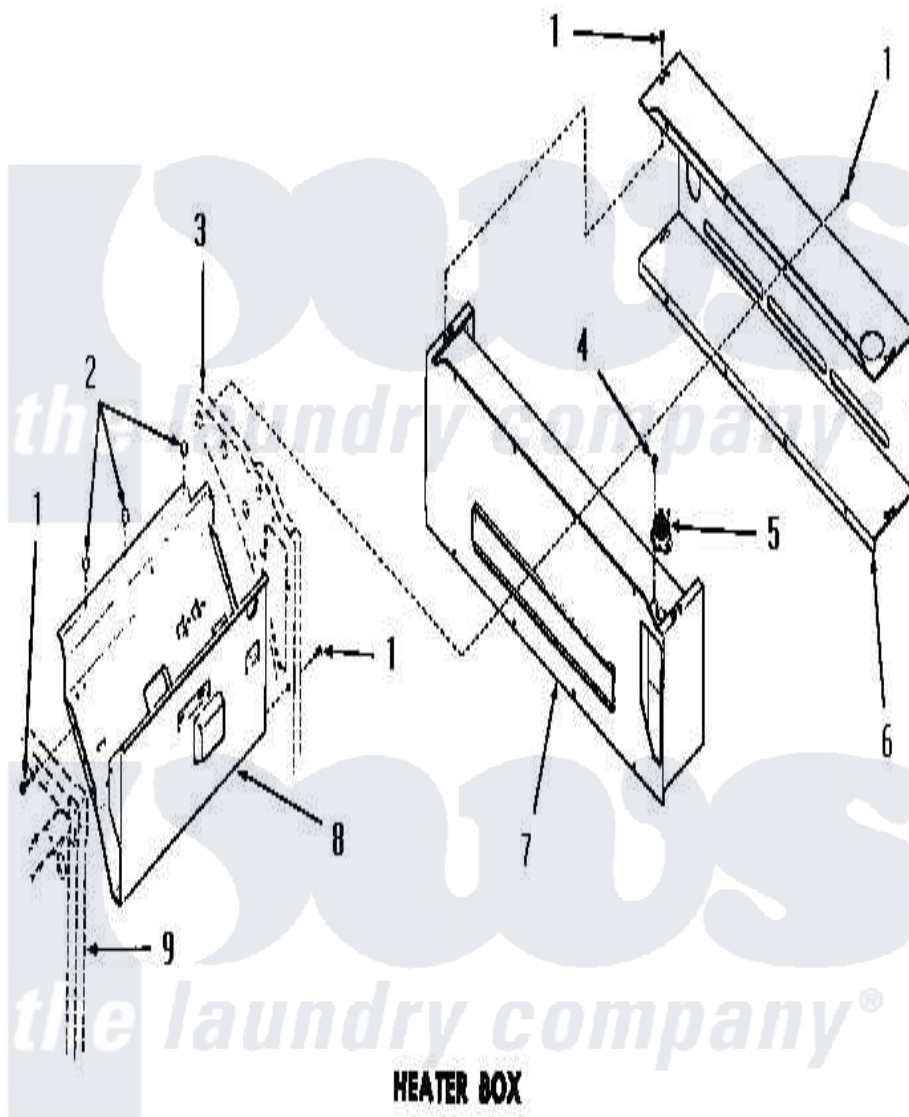

Amana DG6240 16 - HEATER BOX

HEATER BOX
(Gas Models)

[Amana Residential Amana DG6240 Washer Parts](#) Parts Diagram 16 - HEATER BOX
Click on the part number to view part

Item	Original Part Number	Replaced By	Status	Part Description
1	51784		Not Available	SCREW,10B-16 X 1/2 HEX
2	52552		Not Available	BUMPER, OVEN DOOR
3	Y00000000		Not Available	SEE NOTE REAR FRAME
4	23222	3177991		Screw
5	51185		Not Available	THERMOSTAT,HEATER BOX
6	Y51862		Not Available	HEATER BOX
7	54717		Not Available	ASSY,HEATER BOX
8	Y52584		Not Available	BURNER SHIELD
9	Y00000000		Not Available	SEE NOTE FRONT FRAME AND AIR SHROUD