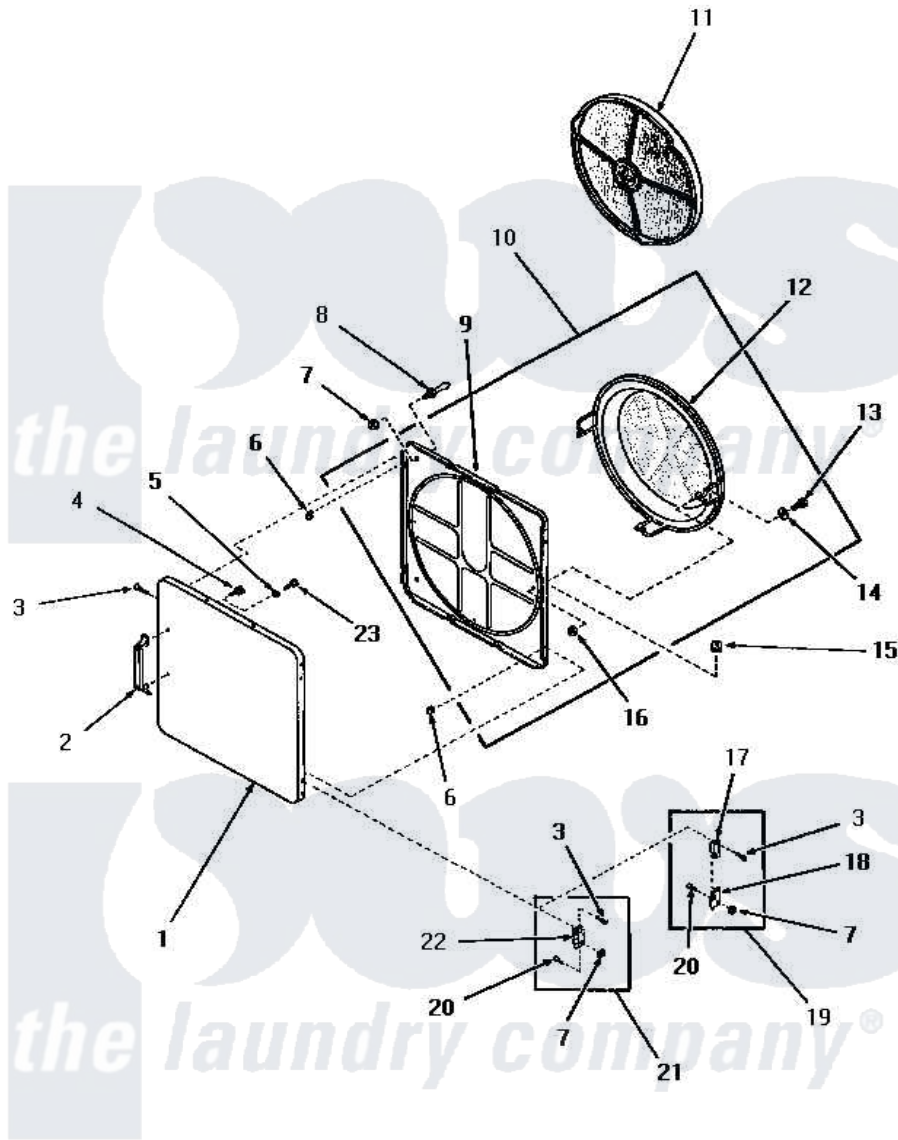

# Amana DG6240 17 - LOADING DOOR

## LOADING DOOR (Through Serial Nos. 31V9368 and 566Y580)

Amana [Residential Amana DG6240 Washer Parts](#) Parts Diagram 17 - LOADING DOOR

[Click on the part number to view part](#)

Item	Original Part Number	Replaced By	Status	Part Description
1	52489W		Not Available	OUTER DOOR PANEL, WHITE
"	52489A		Not Available	OUTER DOOR PANEL, AVOCADO
"	52489H		Not Available	OUTER DOOR PANEL, HARVEST GOLD
"	52489C		Not Available	OUTER DOOR PANEL, COPPERTONE
2	54068	<a href="#">61925</a>		Pull Door Commercial Black
3	52864	<a href="#">500226</a>		Screw, 8b-16 x 5/8 Tap
4	52150	<a href="#">489464</a>		Screw
5	Y20278		Not Available	LOCKWASHER
6	52865		Not Available	SPEED NUT
7	51236	<a href="#">488130</a>		Nut
8	<a href="#">51992</a>			Strike, Door
9	54730		Not Available	INNER DOOR PANEL
10	54738		Not Available	ASSY,HOUSING & PANEL
11	53002		Not Available	NO LONGER AVAILABLE

12	54731	<a href="#">54-731</a>	Bake Element
13	24688		Not Available CAP SCREW
14	Q6275		Not Available WASHER
15	<a href="#">51858</a>		Grommet
16	52566	<a href="#">27001225</a>	Nut, Jam Mid Lock 1/4-20
19	Y00000000		Not Available SEE NOTE MODELS DG3300 & DG3240
20	<a href="#">22649</a>		Screw, 8-32 X 13/32 FI
21	Y00000000		Not Available SEE NOTE ALL OTHER MODELS
22	<a href="#">70014</a>		Hinge
23	22024	<a href="#">20001169</a>	22024 24