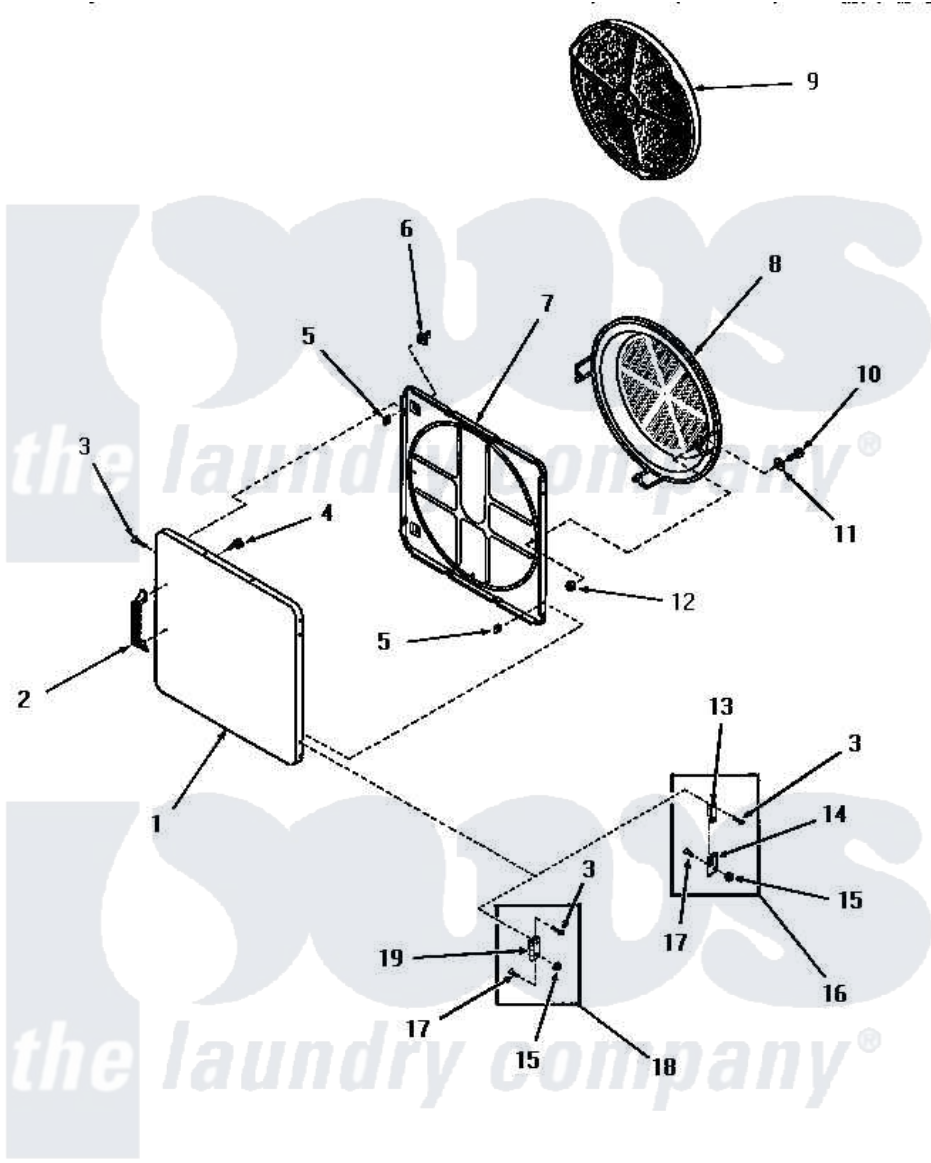

Amana DG6240 18 - LOADING DOOR

LOADING DOOR
(Starting Serial Nos. 31Y9369 and S66Y581)

Amana [Residential Amana DG6240 Washer Parts](#) Parts Diagram 18 - LOADING DOOR
 Click on the part number to view part

Item	Original Part Number	Replaced By	Status	Part Description
1	52489W		Not Available	OUTER DOOR PANEL, WHITE
"	52489H		Not Available	OUTER DOOR PANEL, HARVEST GOLD
"	52489C		Not Available	OUTER DOOR PANEL, COPPERTONE
"	52489A		Not Available	OUTER DOOR PANEL, AVOCADO
2	54068	61925		Pull Door Commercial Black
3	52864	500226		Screw, 8b-16 x 5/8 Tap
4	52150	489464		Screw
5	52865		Not Available	SPEED NUT
6	54661	LA-1003		Door Catch Kit
7	54665	54-665		Bake Element
8	54731	54-731		Bake Element
9	53002		Not Available	NO LONGER AVAILABLE
10	24688		Not Available	CAP SCREW
11	Q6275		Not Available	WASHER

12	52566	27001225	Nut, Jam Mid Lock 1/4-20
15	51236	488130	Nut
16	Y00000000	Not Available	SEE NOTE MODELS DG3300, FG3240 AND DG3240
17	22649		Screw, 8-32 X 13/32 FI
18	Y00000000	Not Available	SEE NOTE ALL OTHER MODELS
19	70014		Hinge