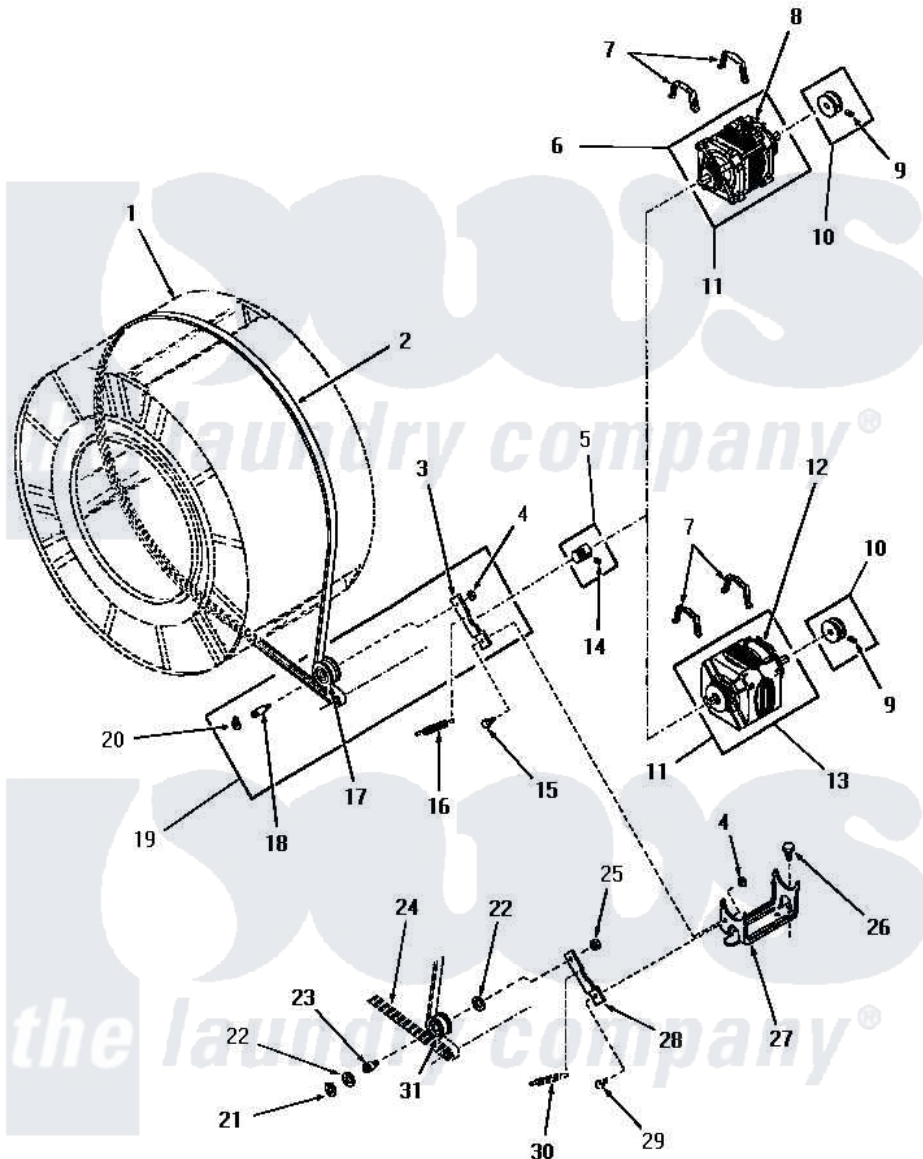

# Amana DG6240 19 - MOTOR, IDLER & BELT

## MOTOR, IDLER AND BELT

Amana [Residential Amana DG6240 Washer Parts](#) Parts Diagram 19 - MOTOR, IDLER & BELT  
 Click on the part number to view part

Item	Original Part Number	Replaced By	Status	Part Description
1	Y00000000		Not Available	SEE NOTE CLOTHES DRUM
2	<a href="#">52556</a>			Belt
3	54410		Not Available	LEVER, IDLER
4	52566	<a href="#">27001225</a>		Nut, Jam Mid Lock 1/4-20
5	52593		Not Available	ASSY, MOTOR PULLEY
6	Y00000000		Not Available	SEE NOTE GENERAL ELECTRIC FORM "V" MOTOR
7	51789	<a href="#">660658</a>		Clamp, Motor Mounting 343481 685441
8	53249		Not Available	SWITCH
9	<a href="#">02771</a>			Screw, 1/4-20 x 3/8 Hex S
10	<a href="#">53522</a>			Pulley, Motor
11	52697		Not Available	MOTOR
12	Y00000000		Not Available	SEE NOTE WESTINGHOUSE -- (NOT REPLACEABLE)
"	<a href="#">53213</a>			Switch
"	53226		Not Available	SWITCH, MOTOR

"	53214	Not Available	MOTOR SWITCH, DELCO
13	Y00000000	Not Available	SEE NOTE GENERAL ELECTRIC FORM "T" MOTOR
14	52906	Not Available	SETSCREW
15	<a href="#">52567</a>		Bolt, Shoulder
16	<a href="#">52323</a>		Spring
17	<a href="#">Y54414</a>		Assembly, Wheel And Bearing
18	54411	Not Available	SHAFT,IDLER LEVER
19	54415	Not Available	LEVER,IDLER
20	<a href="#">23748</a>		Ring, Retaining
21	<a href="#">70061</a>		Ring, Retaining
22	<a href="#">Y52564</a>		Washer
23	52611	Not Available	SHAFT,IDLER xREPLACE
24	Y00000000	Not Available	SEE NOTE BELT
25	52124	Not Available	NUT
26	23928	Not Available	CAP SCREW AND LOCKWASHER
27	51824	Not Available	MOUNT,MOTOR
28	52562	Not Available	IDLER LEVER
29	Y00000000	Not Available	SEE NOTE SHOULDER BOLT
30	Y00000000	Not Available	SEE NOTE SPRING
31	52561	Not Available	IDLER PULLEY