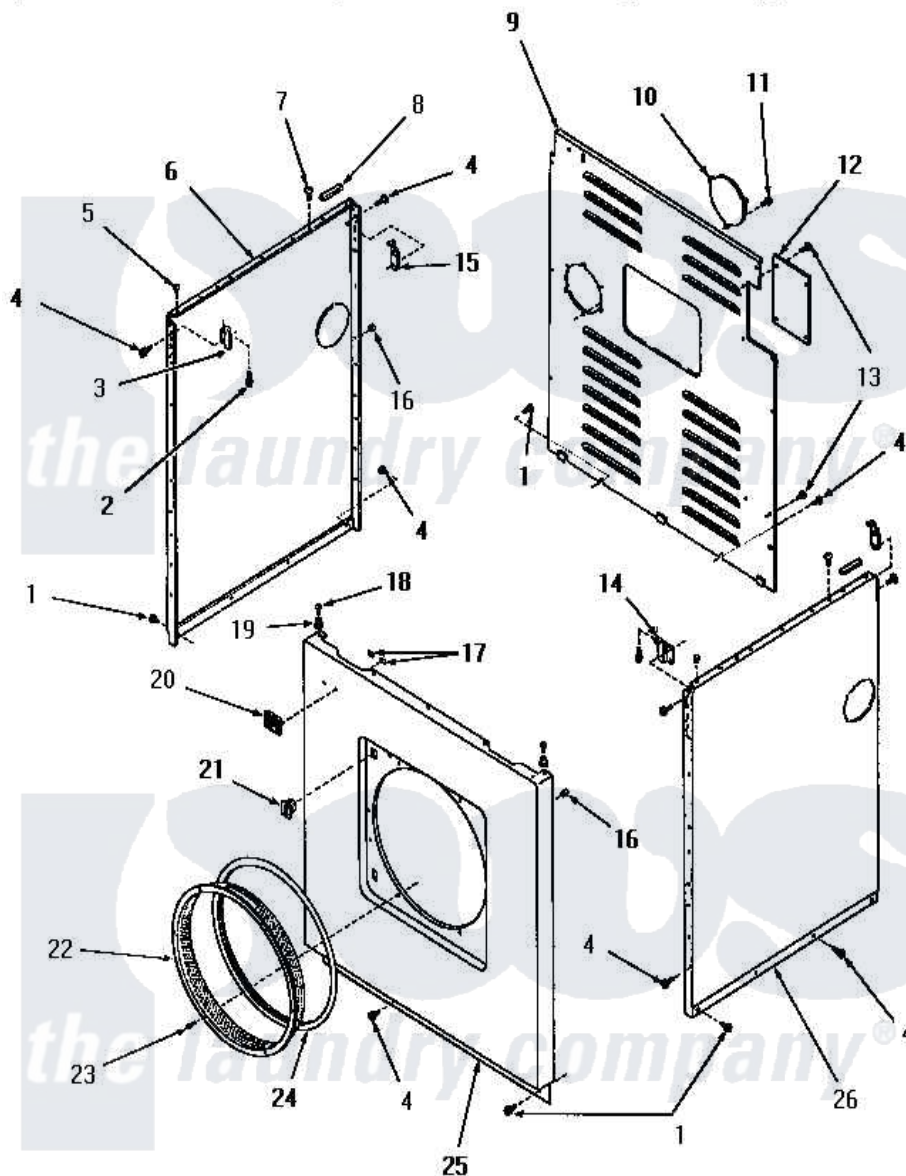

# Amana DG6240 21 - PANELS

Amana [Residential Amana DG6240 Washer Parts](#) Parts Diagram 21 - PANELS  
 Click on the part number to view part

Item	Original Part Number	Replaced By	Status	Part Description
1	25723	<a href="#">27001200</a>		Screw
2	<a href="#">23008</a>			Screw, 10-24 X 3/4 Sems
3	22847		Not Available	BRACKET
4	51784		Not Available	SCREW,10B-16 X 1/2 HEX
5	<a href="#">21176</a>			Bumper
6	52669W		Not Available	SIDE PANEL, LEFT, WHITE
"	52669C		Not Available	SIDE PANEL, LEFT, COPPERTONE
"	52669H		Not Available	SIDE PANEL, LEFT, HARVEST GOLD
"	52669A		Not Available	SIDE PANEL, LEFT, AVOCADO
7	52442		Not Available	SCREW, No.10-16 X 3/8"
8	<a href="#">80312</a>			Bumper Pad
9	52677GRW		Not Available	REAR PANEL, GRAY, WHITE
"	52677GRA		Not Available	REAR PANEL, GRAY, AVOCADO
"	52677GPB		Not Available	REAR PANEL, GRAY,