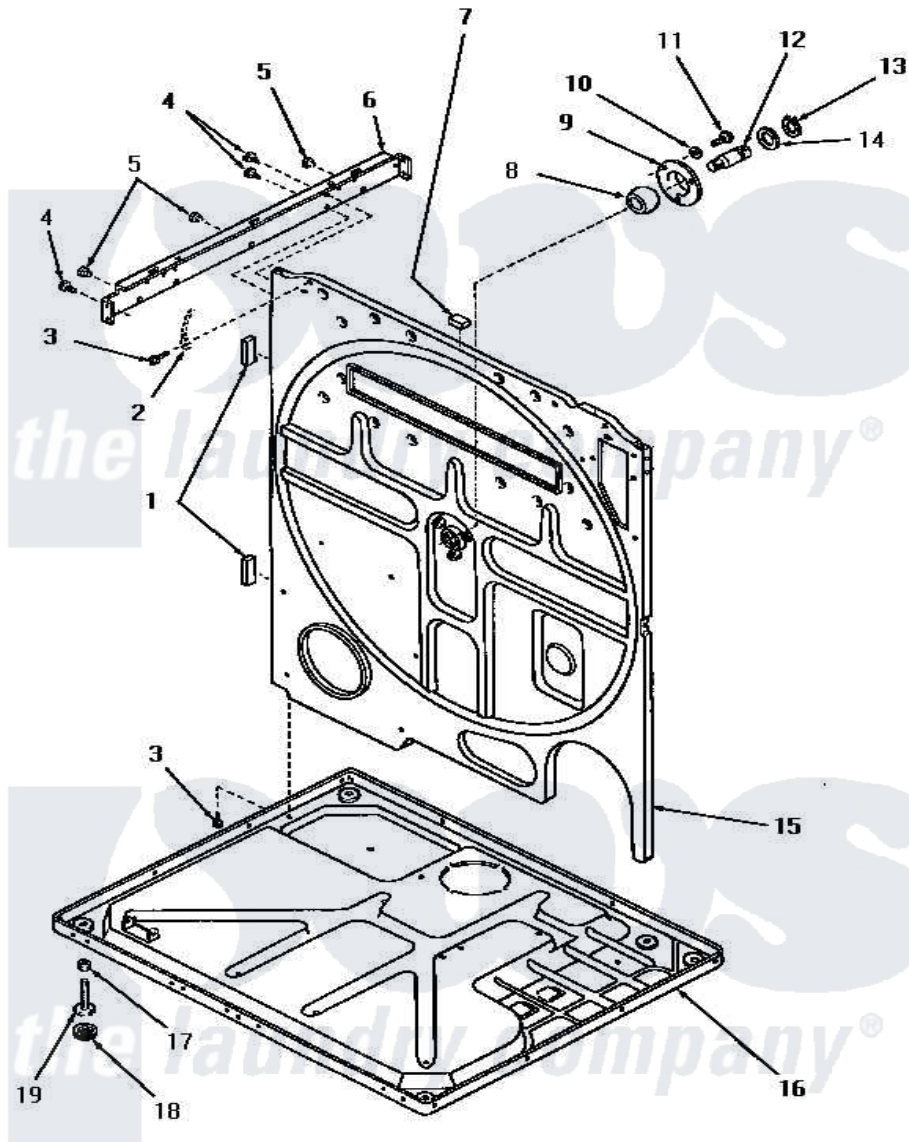

# Amana DG6240 22 - REAR FRAME & FRAME BASE

## REAR FRAME AND FRAME BASE

Amana [Residential Amana DG6240 Washer Parts](#) Parts Diagram 22 - REAR FRAME & FRAME BASE  
 Click on the part number to view part

Item	Original Part Number	Replaced By	Status	Part Description
1	20354		Not Available	BUMPER PAD
2	Y00000000		Not Available	SEE NOTE GROUND WIRE, GREEN
3	51784		Not Available	SCREW, 10B-16 X 1/2 HEX
4	51780	<a href="#">3390631</a>		Screw, 10-16 X 3/8
5	21685	<a href="#">40038001</a>		Bumper
6	51818		Not Available	SUPPORT CHANNEL, RIGHT OR LEFT
7	Y0054053	<a href="#">Y0301205</a>		Element- L
8	<a href="#">Y52079</a>			Bearing, Drum Shaft
9	51826		Not Available	COVER, BEARING
10	<a href="#">03189</a>			LoCkwasher, 1/4 Std-C P
11	53589	<a href="#">8204624</a>		Bolt
12	53132		Not Available	SHAFT, DRUM
13	<a href="#">70061</a>			Ring, Retaining
14	<a href="#">Y52564</a>			Washer
15	52574		Not Available	FRAME, REAR

16	Y52572	Not Available	FRAME BASE
17	52794	<a href="#">62739</a>	Nut, Lock
18	70282	<a href="#">Y314137</a>	Foot, Rubber
19	Y52696	<a href="#">Y305086</a>	Adjustable Leg And Nut