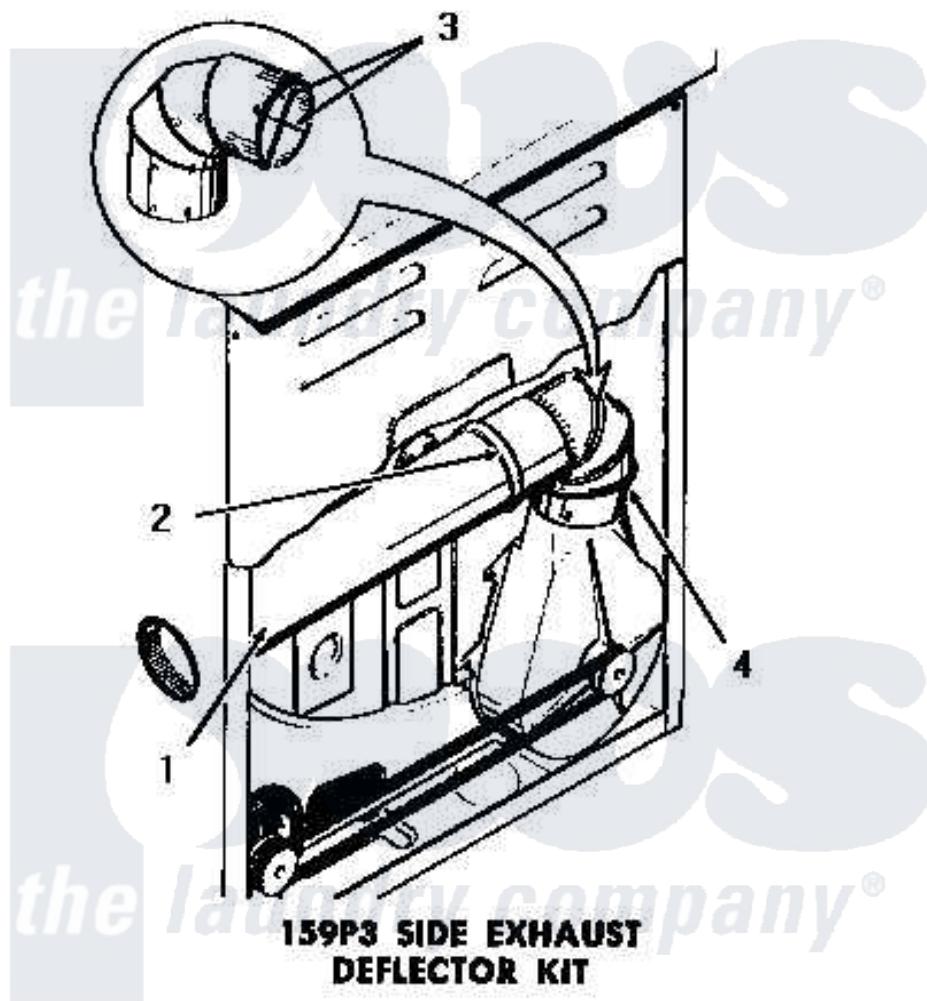

# Amana DG6241 03 - 159P3 SIDE EXHAUST DEFLECTOR KIT

Amana [Residential Amana DG6241 Washer Parts](#) Parts Diagram 03 - 159P3 SIDE EXHAUST DEFLECTOR KIT  
 Click on the part number to view part

Item	Original Part Number	Replaced By	Status	Part Description
1	<a href="#">Y0052776</a>			Handle, Oven Door
2	0052775	<a href="#">0057344</a>		Suptop Burner
3	Y00000000		Not Available	SEE NOTE CUT AND REMOVE WIRE GUARDS
4	Y00000000		Not Available	SEE NOTE DRYER EXHAUST ELBOW -- (SUPPLIED WITH DRYER)
NI	159P3		Not Available	SIDE EXHAUST DEFLECTOR KIT