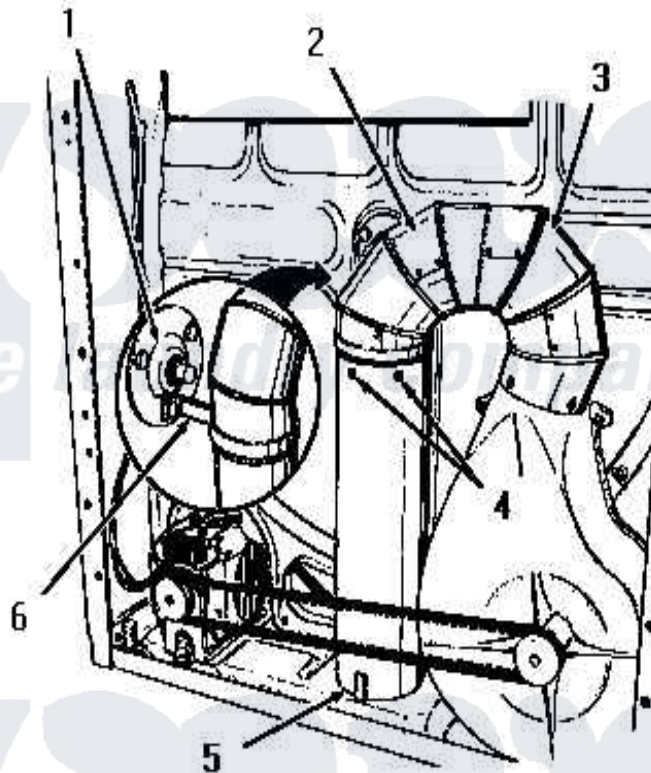

Amana DG6241 04 - 160P3 BOTTOM EXHAUST DEFLECTOR KIT

160P3 BOTTOM EXHAUST DEFLECTOR KIT

Amana [Residential Amana DG6241 Washer Parts](#) Parts Diagram 04 - 160P3 BOTTOM EXHAUST DEFLECTOR KIT
 Click on the part number to view part

Item	Original Part Number	Replaced By	Status	Part Description
1	Y00000000		Not Available	SEE NOTE BEARING RETAINER
2	52699		Not Available	SHORT 90 DEGREES ELBOW
3	Y00000000		Not Available	SEE NOTE DRYER EXHAUST ELBOW -- (SUPPLIED WITH DRYER)
4	23222	3177991		Screw
5	52698		Not Available	EXHAUST TUBE
6	0052775	0057344		Suptop Burner
NI	160P3		Not Available	BOTTOM EXHAUST DEFLECTOR KIT