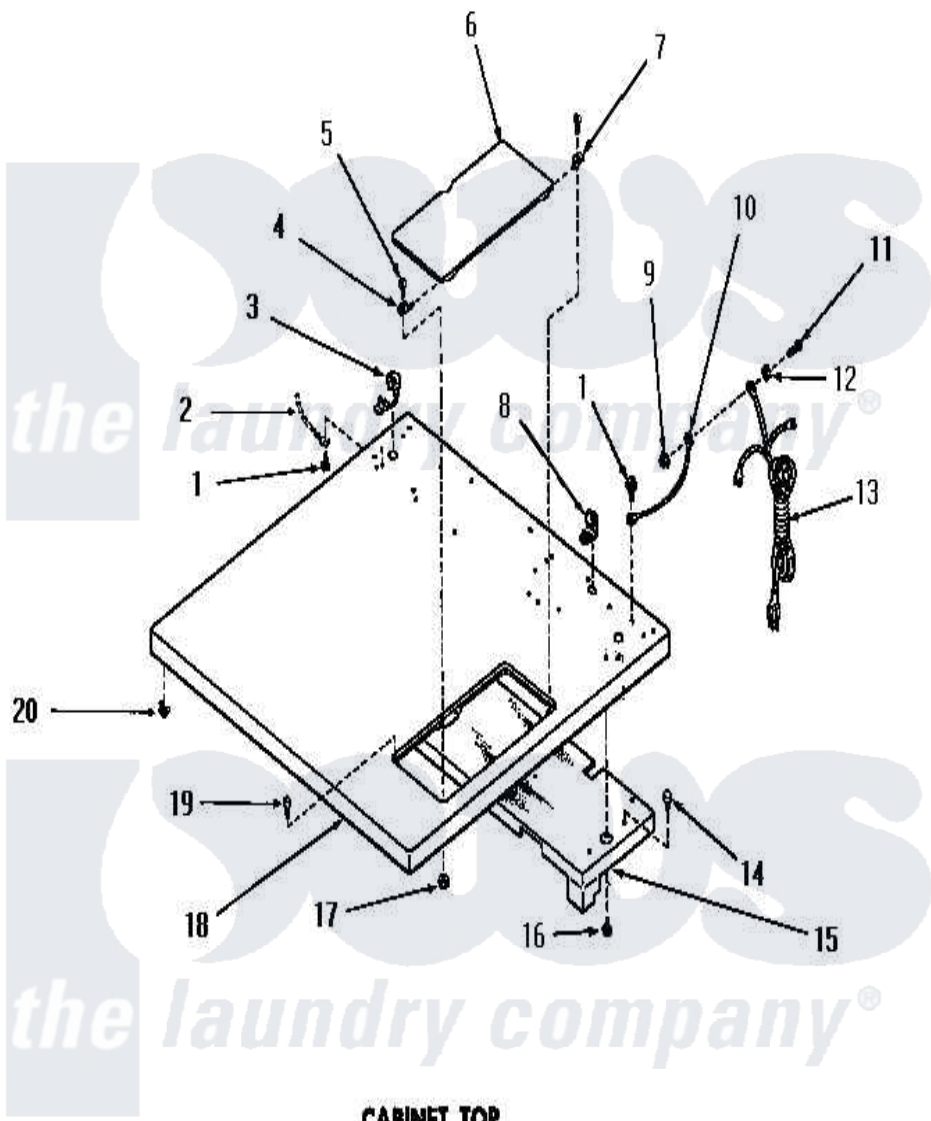

Amana DG6241 06 - CABINET TOP

**CABINET TOP
(Gas Models)**

Amana [Residential Amana DG6241 Washer Parts](#) Parts Diagram 06 - CABINET TOP
 Click on the part number to view part

Item	Original Part Number	Replaced By	Status	Part Description
"	NOTE:		Not Available	HOUSING AND PANEL ASSEMBLY WILL BE SUPPLIED WHENEVER 52963GR LINT SCREEN HOUSINGOR 53058GR INNER DOOR PANEL IS ORDERED
1	51924			Screw, 10-24 X 1/2 HeX
2	Y00000000		Not Available	SEE NOTE GROUND WIRE, GREEN
3	52113			Relief, Strain
4	51350			Hinge, Front
5	03630		Not Available	SCREW,6-32 X 3/8 ROUND
6	52518W		Not Available	ACCESS DOOR, WHITE
"	52518A		Not Available	ACCESS DOOR, AVOCADO
"	52518H		Not Available	xREPLACE
"	52518C		Not Available	ACCESS DOOR, COPPERTONE
7	51351			Hinge, Rear

8	21903	211881		Grommet, Cord Part Not Used-Gas Models Only
9	23951	M0282009		Nut
10	54300		Not Available	GROUND WIRE, GREEN
11	20267			Screw, 10-24 X 3/8 Round
12	03815			Lockwasher, No.10 Ext Shk
13	51508		Not Available	POWER CORD
14	51355	51-355		5500w/240v, 13-23/32, Low Watt
15	52614		Not Available	TOP BAFFLE ASSEMBLY
16	23962	W10116760		Screw
17	22678			Nut, Nylon
18	52503C		Not Available	CABINET TOP, COPPERTONE
"	52503H		Not Available	CABINET TOP, HARVEST GOLD
"	52503A		Not Available	CABINET TOP, AVOCADO
"	52503W		Not Available	CABINET TOP, WHITE
19	53445			Bumper
20	23007		Not Available	CAGED NUT