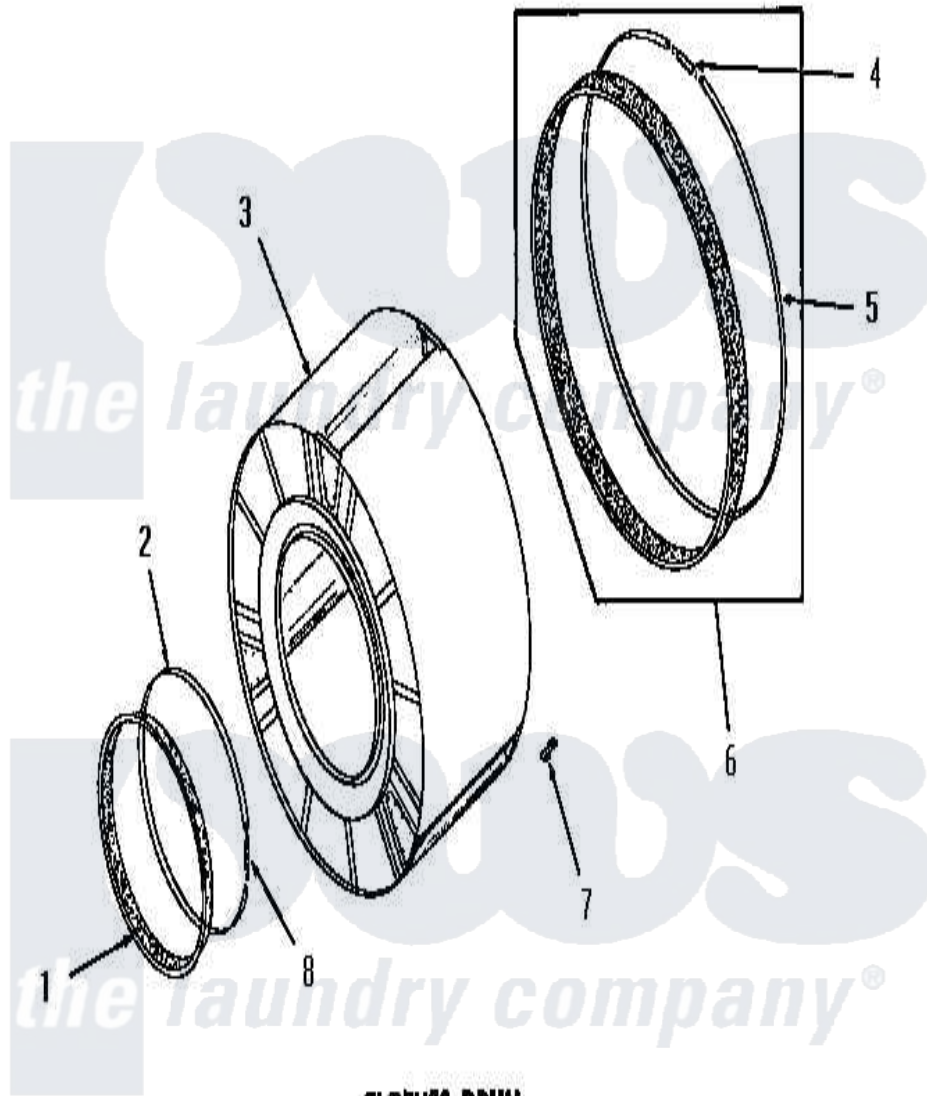

Amana DG6241 07 - CLOTHES DRUM

CLOTHES DRUM

Amana [Residential Amana DG6241 Washer Parts](#) Parts Diagram 07 - CLOTHES DRUM
 Click on the part number to view part

Item	Original Part Number	Replaced By	Status	Part Description
1	51881			Seal, Front
2	50169			Strap, Retainer
3	53137	53137ENG		50/50 Solder
4	52310			Spring
5	50781			Strap, Seal
6	51883A			Assembly, Seal
7	51201		Not Available	CLIP
8	50168			Spring