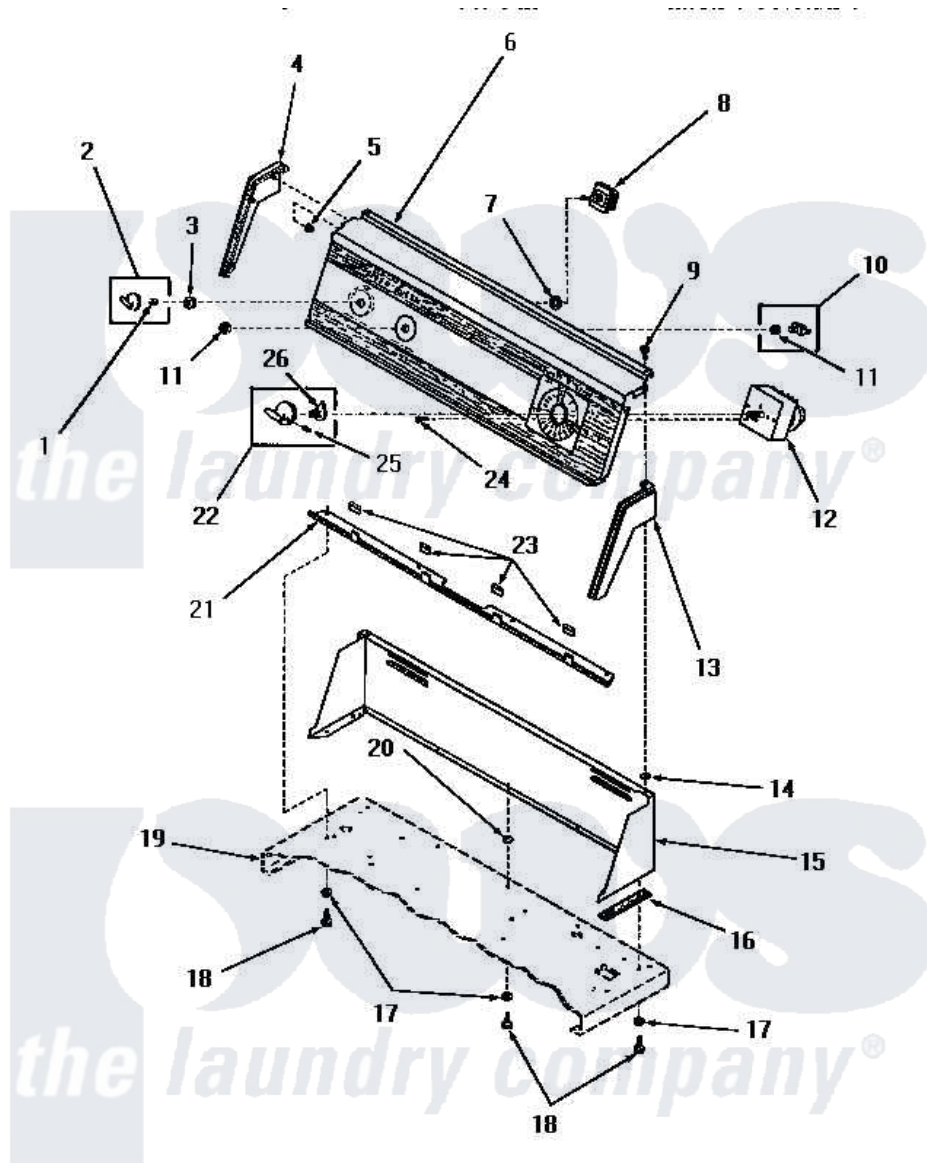

Amana DG6241 08 - CONTROL PANEL, CONTROL HOOD & CONTROLS

CONTROL PANEL, CONTROL HOOD AND CONTROLS

Amana [Residential Amana DG6241 Washer Parts](#) Parts Diagram 08 - CONTROL PANEL, CONTROL HOOD & CONTROLS

[Click on the part number to view part](#)

Item	Original Part Number	Replaced By	Status	Part Description
1	23392		Not Available	CLIP FOR 26816 KNOB
2	23402		Not Available	KNOB, CONTROL
3	24205			Nut, Knurled 3/8-24
4	25124		Not Available	CONTROL HOOD END, LEFT
5	25126	5303284616		Clip
6	54985	54-985		Broil Element
7	91176			Lockwasher, 3/8 Intshkp
8	53380		Not Available	TEMPERATURE SELECTOR SWITCH
9	25232		Not Available	SCREW, 8AB-18X7/8 OVAL
10	53768	55882P		Assembly- Switch
11	52947			Nut, Hex 15/32-32
12	52167		Not Available	TIMER
13	25123		Not Available	CONTROL HOOD END, RIGHT
14	24522			Nut, Speed-8ab-18 C1995

15	53446C	Not Available	CONTROL HOOD, COPPERTONE
"	53446A	Not Available	CONTROL HOOD, AVOCADO
"	53446H	Not Available	CONTROL HOOD, HARVEST GOLD
"	53446W	Not Available	CONTROL HOOD, WHITE
16	23028	Not Available	GASKET, CONTROL BOX END
17	20493		Washer, 11/64 ID x 3/8 OD
18	23962	W10116760	Screw
19	Y00000000	Not Available	SEE NOTE CABINET TOP
20	23425	Not Available	WASHER, 7/32 ID X 7/16 ODX.
21	52912	Not Available	PANEL SUPPORT BRACKET
22	24858	Not Available	ASSY, KNOB-TIMER
23	24859	Not Available	SLEEVE, SUPPORT ANGLE
24	70212		Screw, 8-32 X 5/32 RD H
25	25285	Not Available	SETSCREW
26	24857	Not Available	INDICATOR