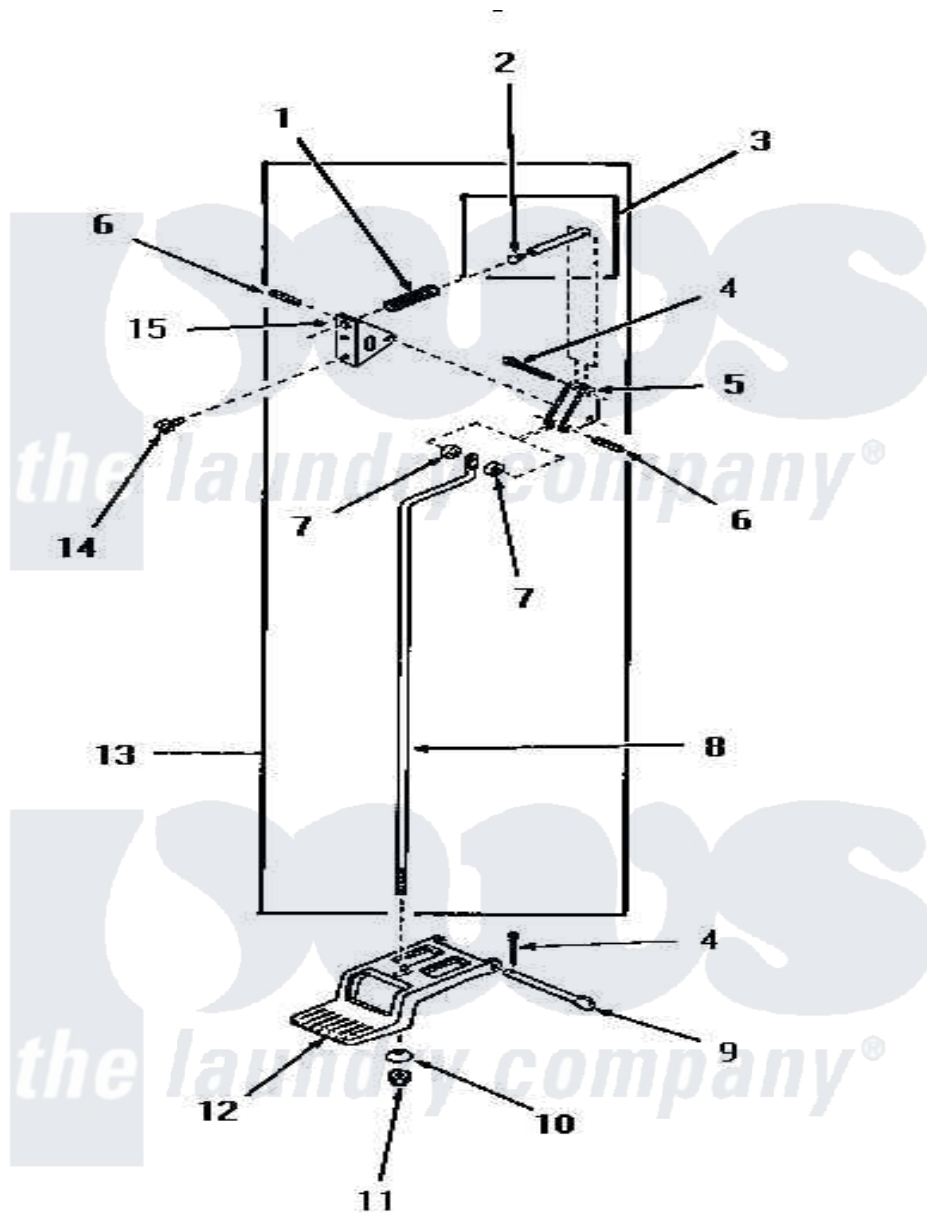

# Amana DG6241 09 - DOOR RELEASE

Amana [Residential Amana DG6241 Washer Parts](#) Parts Diagram 09 - DOOR RELEASE  
 Click on the part number to view part

Item	Original Part Number	Replaced By	Status	Part Description
1	51065		Not Available	DOOR RELEASE SPRING
2	51786		Not Available	PLUG
3	51841		Not Available	DOOR RELEASE PIN ASSEMBLY
4	<a href="#">02578</a>			Pin, Cotter
5	51041		Not Available	DOOR RELEASE LEVER
6	51161		Not Available	PIN,ROLL 1/8 X 3/4
7	<a href="#">51121</a>			Door Release Spacer
8	51837		Not Available	DOOR RELEASE ROD
9	51045		Not Available	PEDAL HINGE PIN
10	51046		Not Available	NYLON WASHER
11	51271		Not Available	NUT
12	<a href="#">51802</a>			Pedal, Foot
13	51844		Not Available	DOOR RELEASE ASSEMBLY
14	51246		Not Available	SCREW
15	51052		Not Available	DOOR RELEASE BRACKET