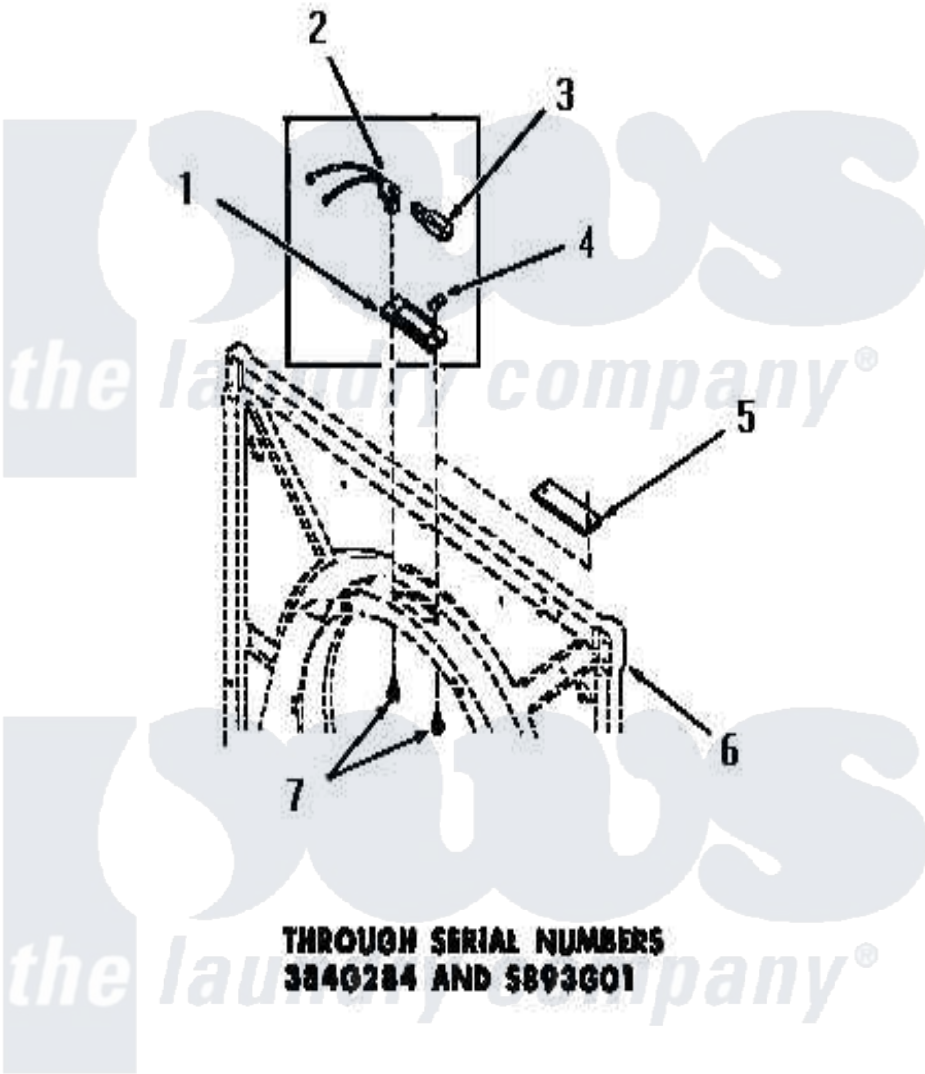

Amana DG6241 10 - DRUM LIGHT & COVER PLATE

Amana [Residential Amana DG6241 Washer Parts](#) Parts Diagram 10 - DRUM LIGHT & COVER PLATE
[Click on the part number to view part](#)

Item	Original Part Number	Replaced By	Status	Part Description
5	53911		Not Available	COVER PLATE
6	Y00000000		Not Available	SEE NOTE FRONT FRAME AND AIR SHROUD
7	51784		Not Available	SCREW,10B-16 X 1/2 HEX