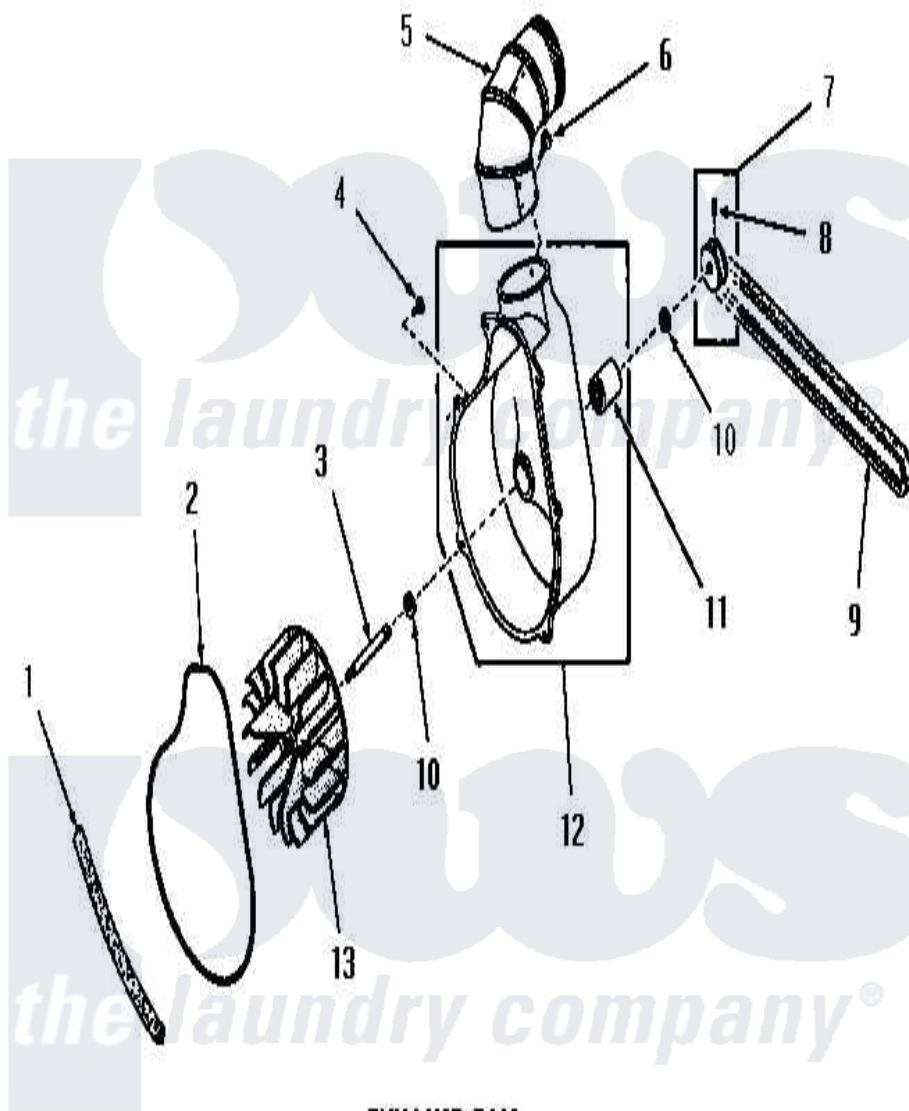

Amana DG6241 12 - EXHAUST FAN

EXHAUST FAN

Amana [Residential Amana DG6241 Washer Parts](#) Parts Diagram 12 - EXHAUST FAN
 Click on the part number to view part

Item	Original Part Number	Replaced By	Status	Part Description
1	51790			Seal
2	51791			Gasket, Housing
3	53519		Not Available	EXHAUST FAN SHAFT
4	51784		Not Available	SCREW,10B-16 X 1/2 HEX
5	Y0052707	31986601B		Switch, Rocker
6	23222	3177991		Screw
7	53521		Not Available	ASSY,PULLEY
8	02771			Screw, 1/4-20 x 3/8 Hex S
9	51994			Belt
10	52549			Washer, 501 ID X3/4 Odx
11	51991		Not Available	BEARING
12	51946		Not Available	HOUSING,BLOWER
13	90585		Not Available	IMPELLER