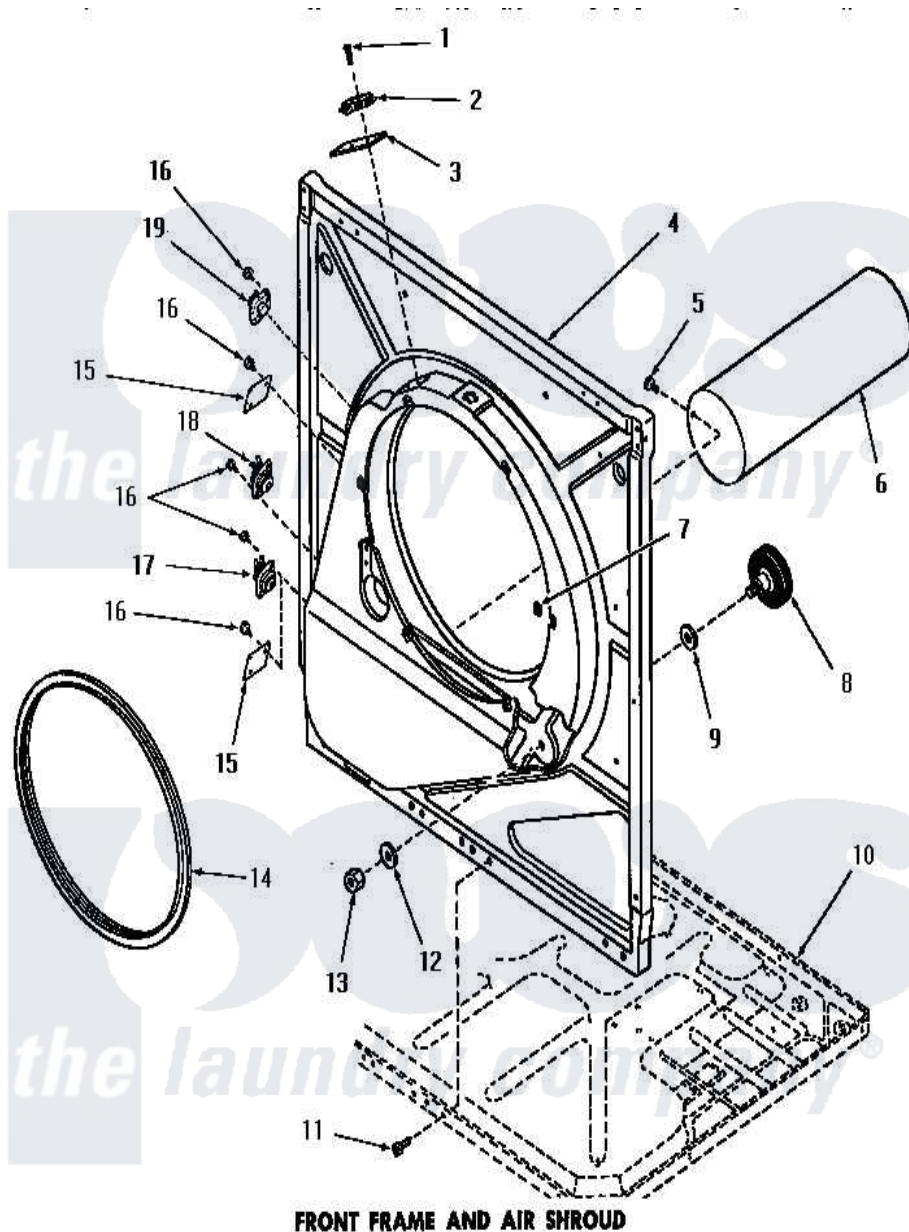

# Amana DG6241 13 - FRONT FRAME & AIR SHROUD

**FRONT FRAME AND AIR SHROUD**

[Amana Residential Amana DG6241 Washer Parts](#) Parts Diagram 13 - FRONT FRAME & AIR SHROUD  
 Click on the part number to view part

Item	Original Part Number	Replaced By	Status	Part Description
1	<a href="#">51783</a>			Screw, 6b-20 X 7/8 HeX
2	Y51143		Not Available	SWITCH
3	<a href="#">52112</a>			Insulation
4	51850		Not Available	FRONT FRAME AND AIR SHROUD
5	52150	<a href="#">489464</a>		Screw
6	51821		Not Available	EXHAUST DUCT
7	52865		Not Available	SPEED NUT
8	53555	<a href="#">56285</a>		Roller Cylinder
9	<a href="#">52123</a>			Washer
10	Y00000000		Not Available	SEE NOTE FRAME BASE
11	51784		Not Available	SCREW, 10B-16 X 1/2 HEX
12	<a href="#">52122</a>			Washer
13	52124		Not Available	NUT
14	51798		Not Available	GASKET
15	52550		Not Available	COVER PLATE
16	23222	<a href="#">3177991</a>		Screw