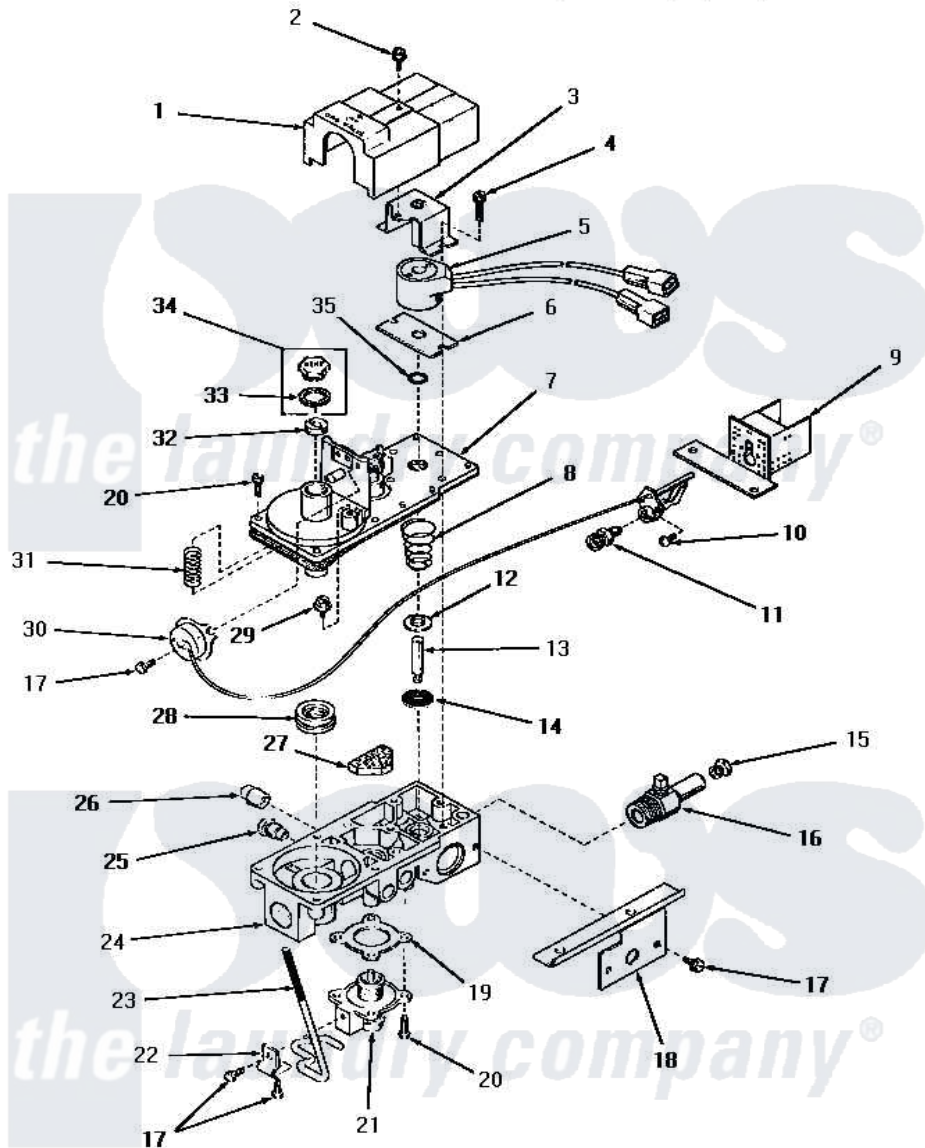

Amana DG6241 14 - GAS VALVE (NAT. / MIXED GAS)

GAS VALVE (NAT./MIXED GAS)

Amana [Residential Amana DG6241 Washer Parts](#) Parts Diagram 14 - GAS VALVE (NAT. / MIXED GAS)
 Click on the part number to view part

Item	Original Part Number	Replaced By	Status	Part Description
1	53377S		Not Available	VALVE HOUSING
2	53379B		Not Available	HEX HEAD SCREW
3	53377B		Not Available	PLUNGER GUIDE AND BRACKET
4	53379C		Not Available	HEX HEAD SCREW
5	53377A		Not Available	COIL,BURNER
6	53377C		Not Available	PLATE
7	53377K		Not Available	VALVE COVER AND GASKET
8	53377Y		Not Available	VALVE SPRING
9	53377F		Not Available	PILOT SHIELD
10	53379F		Not Available	ROUND HEAD SCREW
11	53387			Orifice, NG
12	53377L		Not Available	STIFFENER
13	53377M		Not Available	PLUNGER SHAFT
14	53377N		Not Available	PLUNGER SEAT
15	51209		Not Available	ORIFICE,NG

16	53377W	Not Available	BURNER ORIFICE ADAPTER
17	53379D	Not Available	HEX HEAD SCREW
18	53377Q	Not Available	MOUNTING BRACKET
19	53377H	Not Available	GASKET
20	53379E	Not Available	HEX HEAD SCREW
21	53377G	Not Available	RESET VALVE
22	53377U	Not Available	CLAMP
23	53377J	Not Available	RESET LEVER
24	53377P	Not Available	VALVE BODY
25	53377V	Not Available	SCREW, COMPRESSION
26	20247		Plug, Pipe
27	53377T	Not Available	FILTER
28	52966R	Not Available	REGULATOR SEAT
29	53377Z	Not Available	HEX HEAD SCREW
30	53377E	Not Available	BURNER, PILOT
31	53377X	Not Available	REGULATOR SPRING
32	52966M	Not Available	REGULATOR SCREW
33	52966L	Not Available	GASKET
34	53558	Not Available	SCREW, VENT
35	53377D	Not Available	O-RING