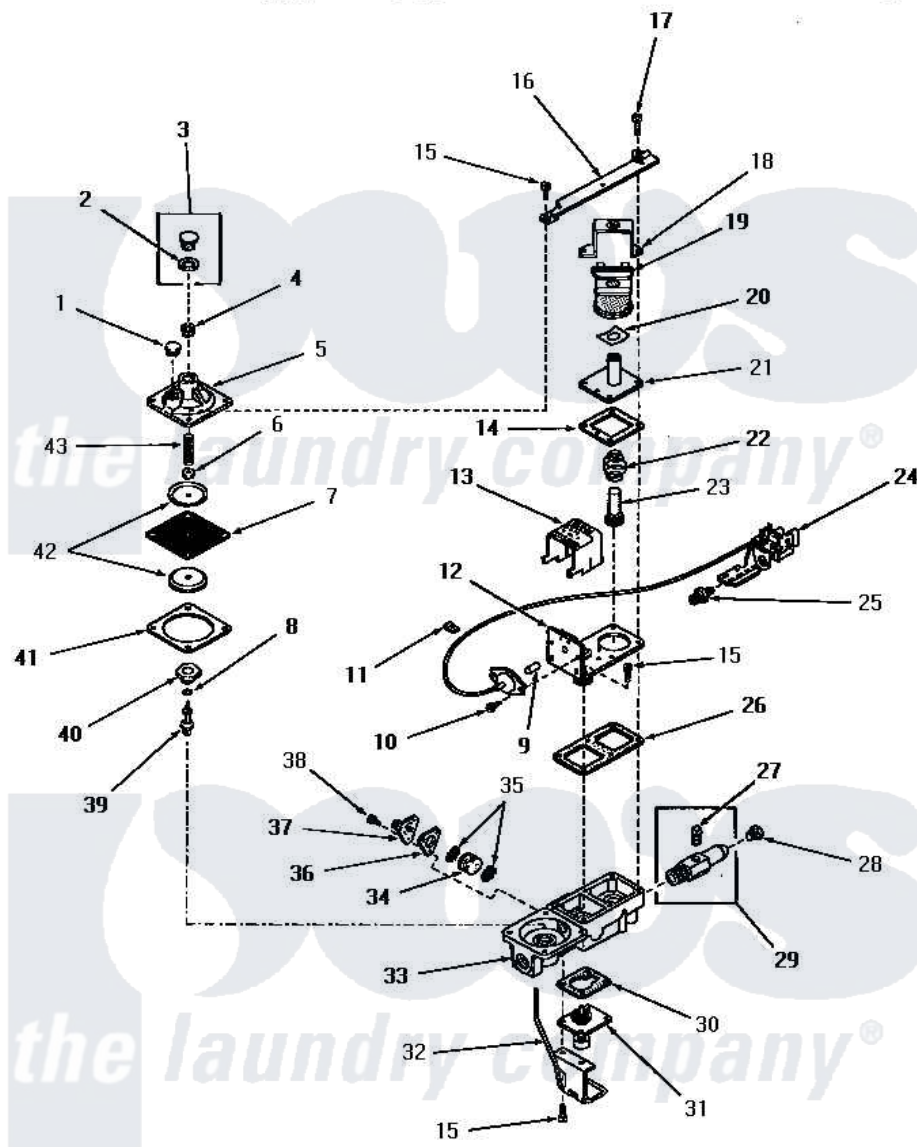

# Amana DG6241 15 - GAS VALVE (NAT. / MIXED GAS)

**GAS VALVE (NAT./MIXED GAS)**

Amana [Residential Amana DG6241 Washer Parts](#) Parts Diagram 15 - GAS VALVE (NAT. / MIXED GAS)

[Click on the part number to view part](#)

Item	Original Part Number	Replaced By	Status	Part Description
1	54477		Not Available	CAP,VENT
2	0054474		Not Available	USE D7425607
3	Y0054476	<a href="#">D7431921Q</a>		Gasket
4	54486C		Not Available	REGULATOR SCREW
5	51402Q		Not Available	REGULATOR COVER
6	51402V		Not Available	NUT
7	51402X		Not Available	DIAPHRAGM
8	51402Y		Not Available	GASKET
9	54486Z		Not Available	ACTUATING PIN
10	54486K		Not Available	SCREW
11	54486N		Not Available	CLAMP
12	54486D		Not Available	PILOT VALVE LATCH AND PLATE
13	54486G		Not Available	LATCH COVER
14	54486T		Not Available	GASKET
15	54486J		Not Available	SCREW
16	54485		Not Available	MOUNTING BRACKET

17	54486L	Not Available	SCREW
18	54486F	Not Available	COIL HOLD-DOWN BRACKET
19	54486A	Not Available	COIL,BURNER
20	51402G	Not Available	LEAF SPRING
21	54486U	Not Available	PLUNGER GUIDE
22	51999E	Not Available	SPRING
23	54486M	Not Available	PLUNGER
24	54484	Not Available	PILOT BURNER
25	54473	Not Available	ORIFICE,PILOT
26	54486R	Not Available	GASKET
27	<a href="#">20247</a>		Plug, Pipe
28	51209	Not Available	ORIFICE,NG
29	0054480	Not Available	NET-PAN,DRAIN
30	54486S	Not Available	GASKET
31	54486Q	Not Available	RESET VALVE
32	54486E	Not Available	RESET LEVER AND BRACKET
33	54486B	Not Available	VALVE BODY
34	54486Y	Not Available	FILTER
35	54486X	Not Available	FILTER SCREEN
36	54486W	Not Available	GASKET
37	54486P	Not Available	OUTLET
38	54486H	Not Available	SCREW
39	51402AB	Not Available	REGULATOR PIN
40	51402AA	Not Available	REGULATOR PIN SEAT
41	51402Z	Not Available	GASKET
42	51402W	Not Available	DIAPHRAGM PLATE
43	51402U	Not Available	REGULATOR SPRING