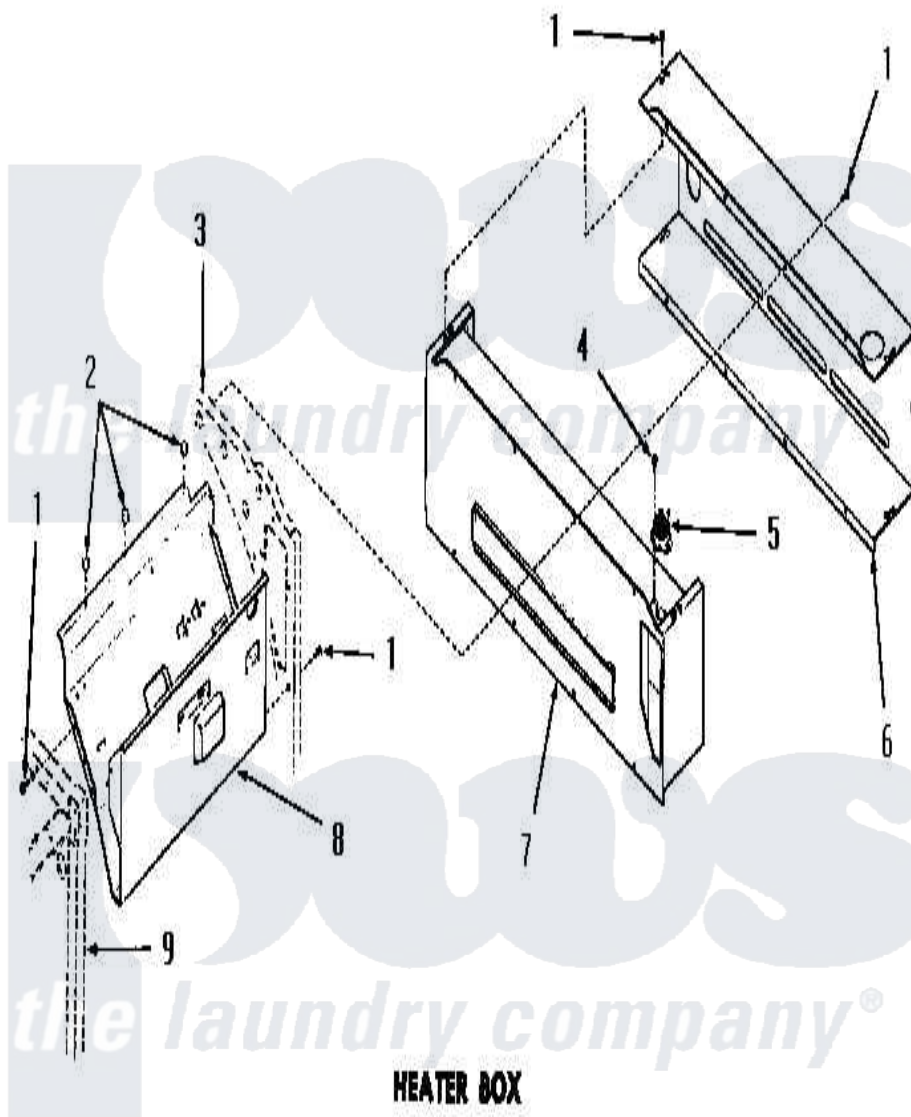

Amana DG6241 16 - HEATER BOX

HEATER BOX
(Gas Models)

[Amana Residential Amana DG6241 Washer Parts](#) Parts Diagram 16 - HEATER BOX

[Click on the part number to view part](#)

Item	Original Part Number	Replaced By	Status	Part Description
1	51784		Not Available	SCREW,10B-16 X 1/2 HEX
2	52552		Not Available	BUMPER, OVEN DOOR
3	Y00000000		Not Available	SEE NOTE REAR FRAME
4	23222	3177991		Screw
5	51185		Not Available	THERMOSTAT,HEATER BOX
6	Y51862		Not Available	HEATER BOX
7	54717		Not Available	ASSY,HEATER BOX
8	Y52584		Not Available	BURNER SHIELD
9	Y00000000		Not Available	SEE NOTE FRONT FRAME AND AIR SHROUD