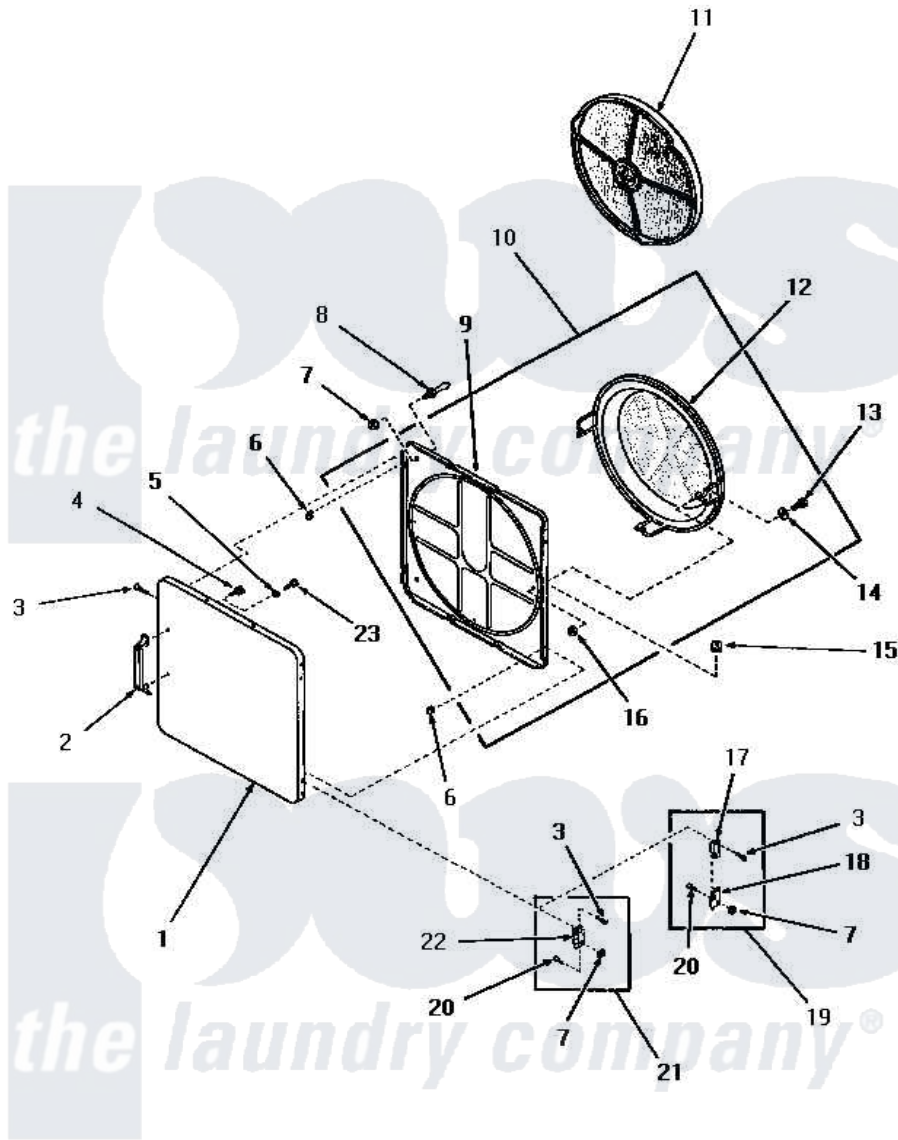

# Amana DG6241 17 - LOADING DOOR

## LOADING DOOR (Through Serial Nos. 31V9368 and 566Y580)

Amana [Residential Amana DG6241 Washer Parts](#) Parts Diagram 17 - LOADING DOOR  
Click on the part number to view part

Item	Original Part Number	Replaced By	Status	Part Description
1	52489W		Not Available	OUTER DOOR PANEL, WHITE
"	52489A		Not Available	OUTER DOOR PANEL, AVOCADO
"	52489H		Not Available	OUTER DOOR PANEL, HARVEST GOLD
"	52489C		Not Available	OUTER DOOR PANEL, COPPERTONE
2	54068	<a href="#">61925</a>		Pull Door Commercial Black
3	52864	<a href="#">500226</a>		Screw, 8b-16 x 5/8 Tap
4	52150	<a href="#">489464</a>		Screw
5	Y20278		Not Available	LOCKWASHER
6	52865		Not Available	SPEED NUT
7	51236	<a href="#">488130</a>		Nut
8	<a href="#">51992</a>			Strike, Door
9	54730		Not Available	INNER DOOR PANEL
10	54738		Not Available	ASSY,HOUSING & PANEL
11	53002		Not Available	NO LONGER AVAILABLE

12	54731	<a href="#">54-731</a>	Bake Element
13	24688		Not Available CAP SCREW
14	Q6275		Not Available WASHER
15	<a href="#">51858</a>		Grommet
16	52566	<a href="#">27001225</a>	Nut, Jam Mid Lock 1/4-20
19	Y00000000		Not Available SEE NOTE MODELS DG3300 & DG3240
20	<a href="#">22649</a>		Screw, 8-32 X 13/32 FI
21	Y00000000		Not Available SEE NOTE ALL OTHER MODELS
22	<a href="#">70014</a>		Hinge
23	22024	<a href="#">20001169</a>	22024 24