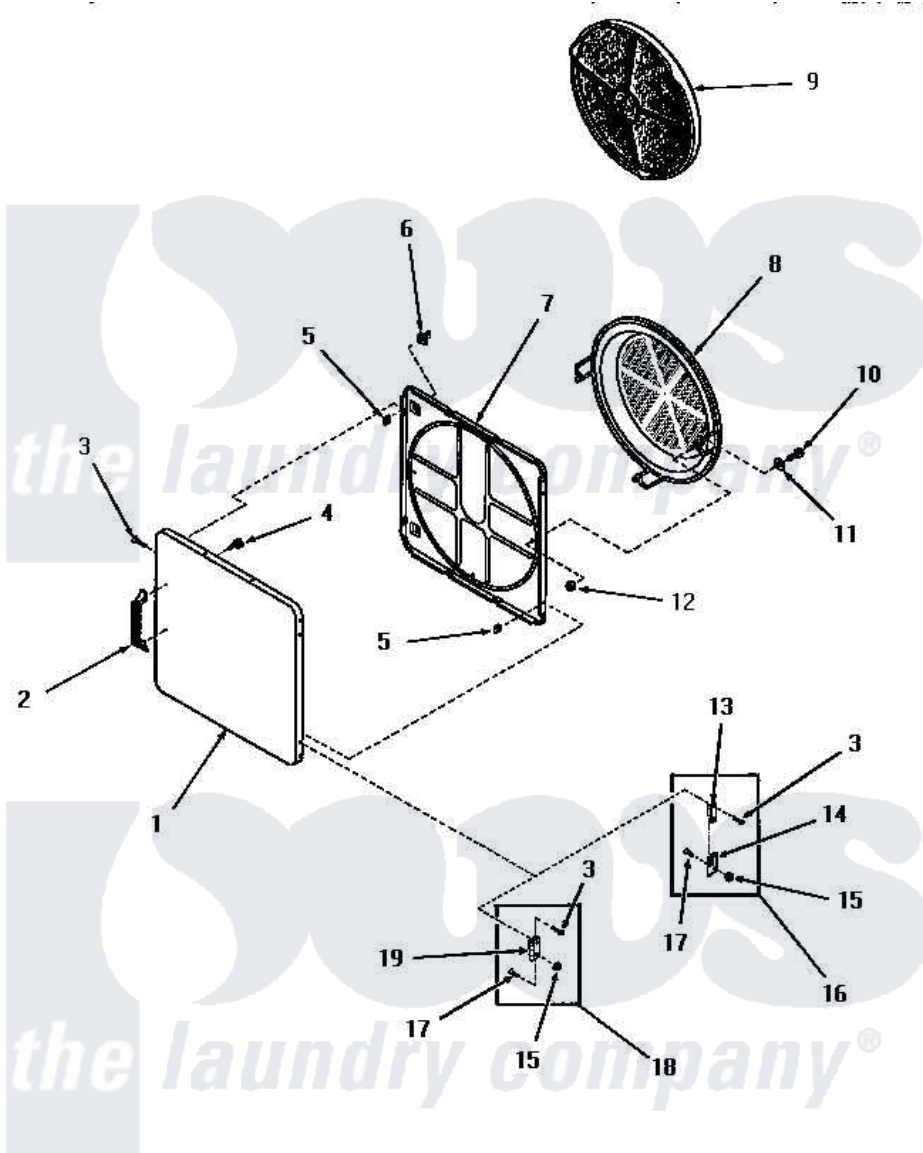

Amana DG6241 18 - LOADING DOOR

LOADING DOOR
(Starting Serial Nos. 31Y9369 and S66Y581)

Amana [Residential Amana DG6241 Washer Parts](#) Parts Diagram 18 - LOADING DOOR
 Click on the part number to view part

Item	Original Part Number	Replaced By	Status	Part Description
1	52489W		Not Available	OUTER DOOR PANEL, WHITE
"	52489H		Not Available	OUTER DOOR PANEL, HARVEST GOLD
"	52489C		Not Available	OUTER DOOR PANEL, COPPERTONE
"	52489A		Not Available	OUTER DOOR PANEL, AVOCADO
2	54068	61925		Pull Door Commercial Black
3	52864	500226		Screw, 8b-16 x 5/8 Tap
4	52150	489464		Screw
5	52865		Not Available	SPEED NUT
6	54661	LA-1003		Door Catch Kit
7	54665	54-665		Bake Element
8	54731	54-731		Bake Element
9	53002		Not Available	NO LONGER AVAILABLE
10	24688		Not Available	CAP SCREW
11	Q6275		Not Available	WASHER

12	52566	27001225	Nut, Jam Mid Lock 1/4-20
15	51236	488130	Nut
16	Y00000000	Not Available	SEE NOTE MODELS DG3300, FG3240 AND DG3240
17	22649		Screw, 8-32 X 13/32 FI
18	Y00000000	Not Available	SEE NOTE ALL OTHER MODELS
19	70014		Hinge