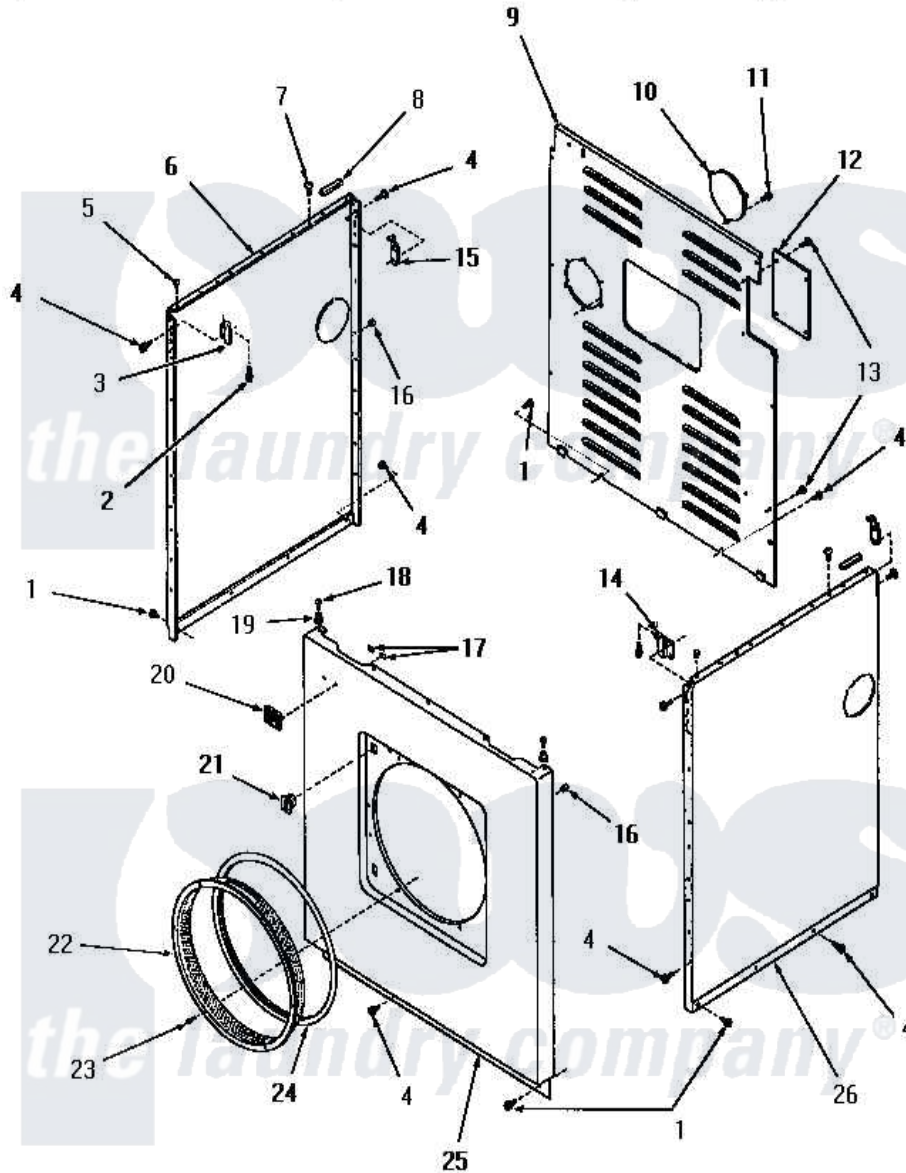

Amana DG6241 21 - PANELS

Amana [Residential Amana DG6241 Washer Parts](#) Parts Diagram 21 - PANELS
 Click on the part number to view part

Item	Original Part Number	Replaced By	Status	Part Description
1	25723	27001200		Screw
2	23008			Screw, 10-24 X 3/4 Sems
3	22847		Not Available	BRACKET
4	51784		Not Available	SCREW,10B-16 X 1/2 HEX
5	21176			Bumper
6	52669W		Not Available	SIDE PANEL, LEFT, WHITE
"	52669C		Not Available	SIDE PANEL, LEFT, COPPERTONE
"	52669H		Not Available	SIDE PANEL, LEFT, HARVEST GOLD
"	52669A		Not Available	SIDE PANEL, LEFT, AVOCADO
7	52442		Not Available	SCREW, No.10-16 X 3/8"
8	80312			Bumper Pad
9	52677GRW		Not Available	REAR PANEL, GRAY, WHITE
"	52677GRA		Not Available	REAR PANEL, GRAY, AVOCADO
"	52677GPB		Not Available	REAR PANEL, GRAY,