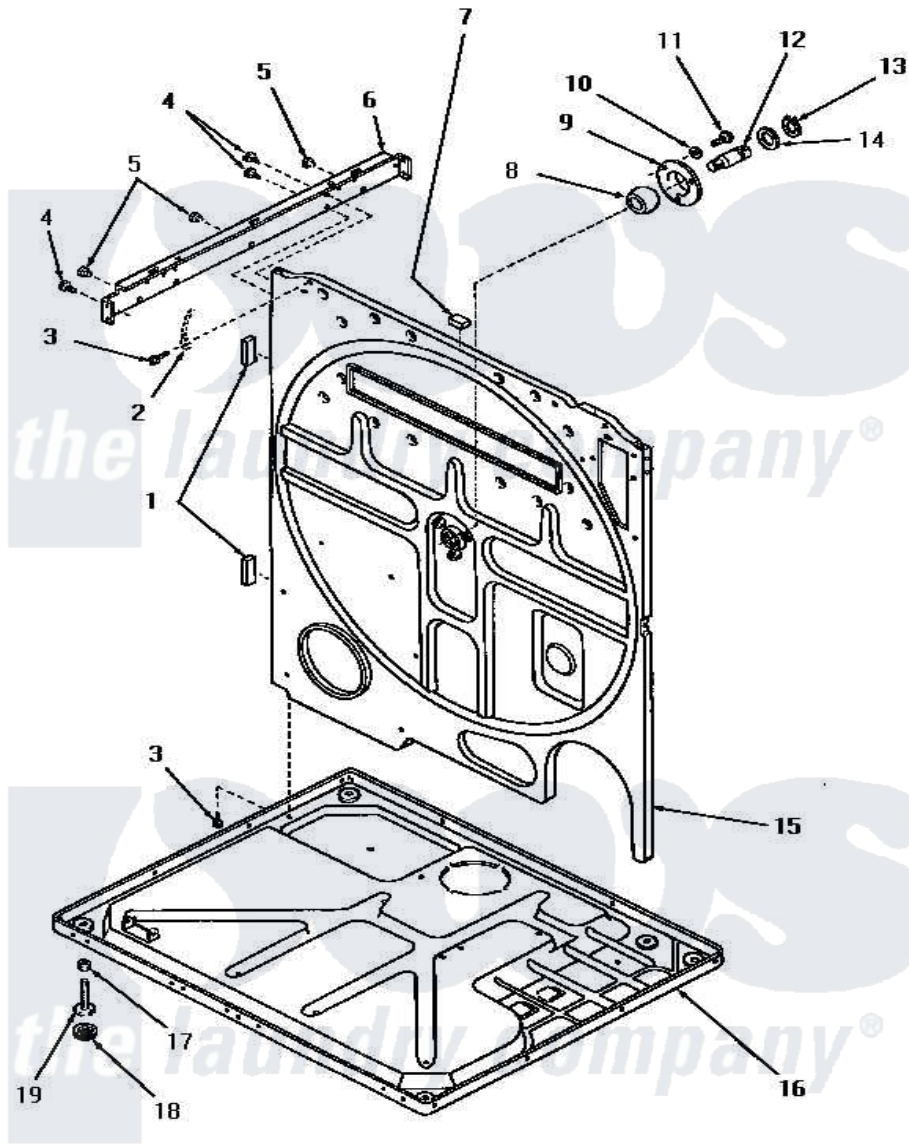

Amana DG6241 22 - REAR FRAME & FRAME BASE

REAR FRAME AND FRAME BASE

Amana [Residential Amana DG6241 Washer Parts](#) Parts Diagram 22 - REAR FRAME & FRAME BASE
 Click on the part number to view part

Item	Original Part Number	Replaced By	Status	Part Description
1	20354		Not Available	BUMPER PAD
2	Y00000000		Not Available	SEE NOTE GROUND WIRE, GREEN
3	51784		Not Available	SCREW, 10B-16 X 1/2 HEX
4	51780	3390631		Screw, 10-16 X 3/8
5	21685	40038001		Bumper
6	51818		Not Available	SUPPORT CHANNEL, RIGHT OR LEFT
7	Y0054053	Y0301205		ELement- L
8	Y52079			Bearing, Drum Shaft
9	51826		Not Available	COVER, BEARING
10	03189			LoCkwasher, 1/4 Std-C P
11	53589	8204624		Bolt
12	53132		Not Available	SHAFT, DRUM
13	70061			Ring, Retaining
14	Y52564			Washer
15	52574		Not Available	FRAME, REAR

16	Y52572	Not Available	FRAME BASE
17	52794	62739	Nut, Lock
18	70282	Y314137	Foot, Rubber
19	Y52696	Y305086	Adjustable Leg And Nut