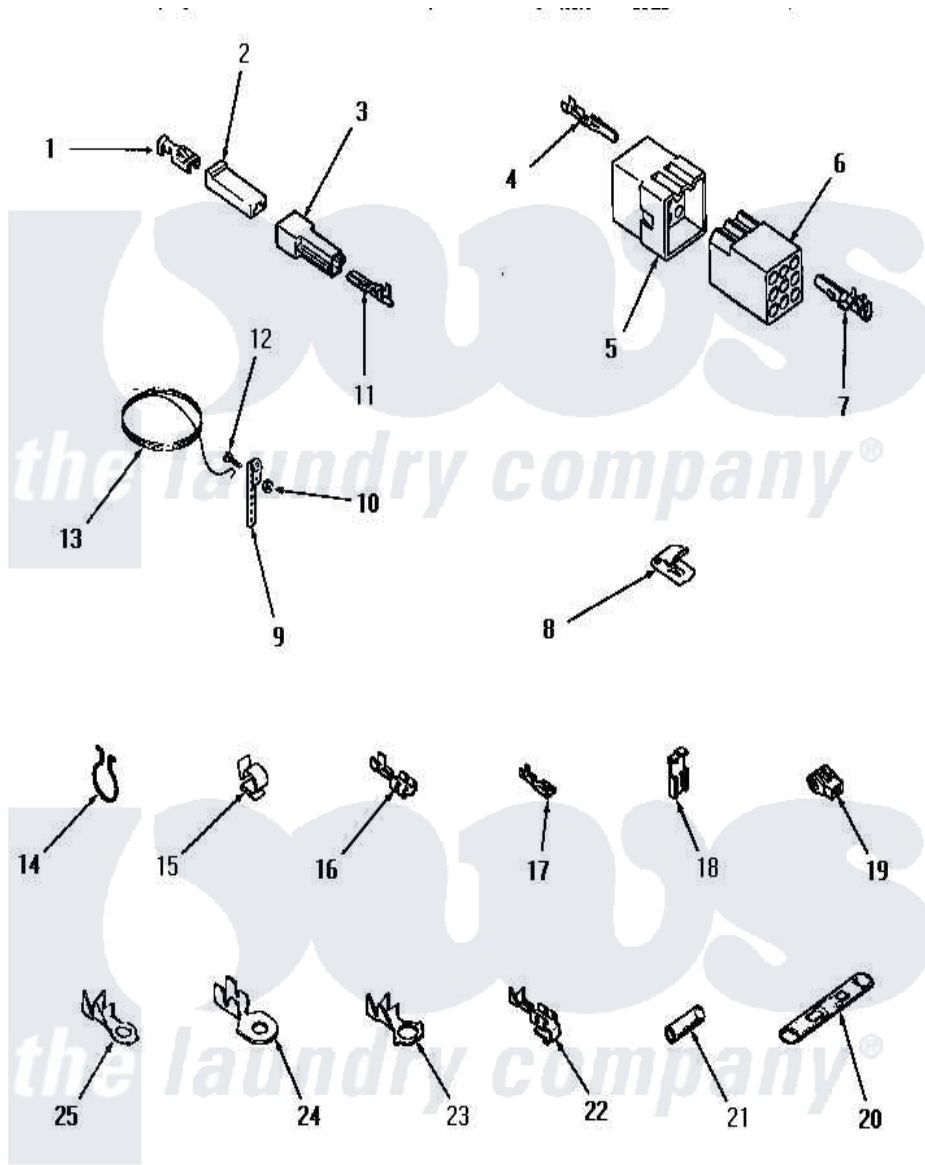

Amana DG6241 23 - WIRE & TERMINALS

WIRE AND TERMINALS

Amana [Residential Amana DG6241 Washer Parts](#) Parts Diagram 23 - WIRE & TERMINALS
 Click on the part number to view part

Item	Original Part Number	Replaced By	Status	Part Description
1	Y00115			Lock In Spade Terminal (18 Gaug (1/4 Inch-(1) 18 Gauge Wire)
2	90789			Connector
3	90788		Not Available	HOUSING, TAB
4	Y00116			Terminal, Pin-Male
5	23033			Plug, 9 Circuit
6	26163			Receptacle, 9 Circuit
7	Y00117	5011-XX		093 Female Socket
8	20309			Cable Clip
9	21430		Not Available	STRAP, GROUND
10	Y20276		Not Available	NUT
11	00133			Terminal, Tab-1/4 Male
12	21431		Not Available	ROUND HEAD SCREW
13	Y21429		Not Available	GROUND WIRE
14	51291			Clip, Wire
15	21036			Clip, Cable

16	Y00119		Not Available	SPADE TERMINAL(18 GAUGE) (1/4 INCH-(1) 18 GAUGE WIRE)
17	00112			Terminal, Spade-3/16 Fe
18	Y00120			Terminal, Flag-1/4 Fema
19	70210		Not Available	INSULATOR,BLUE
20	21091		Not Available	CONNECTOR TWO 1/4 INCH MALE
21	Y21365	503670		Sleeve Insulator
22	Y00114			Spade Terminal
23	Y00113		Not Available	TERMINAL,RING-1/4 STUD
24	Y00111			Ring Terminal No.10 No.10 18 Gauge Wires Or
25	00110			No.10 18 Gauge Wire
NI	20680		Not Available	18 GAUGE WIRE
"	20679		Not Available	WIRE, 12 GAUGE