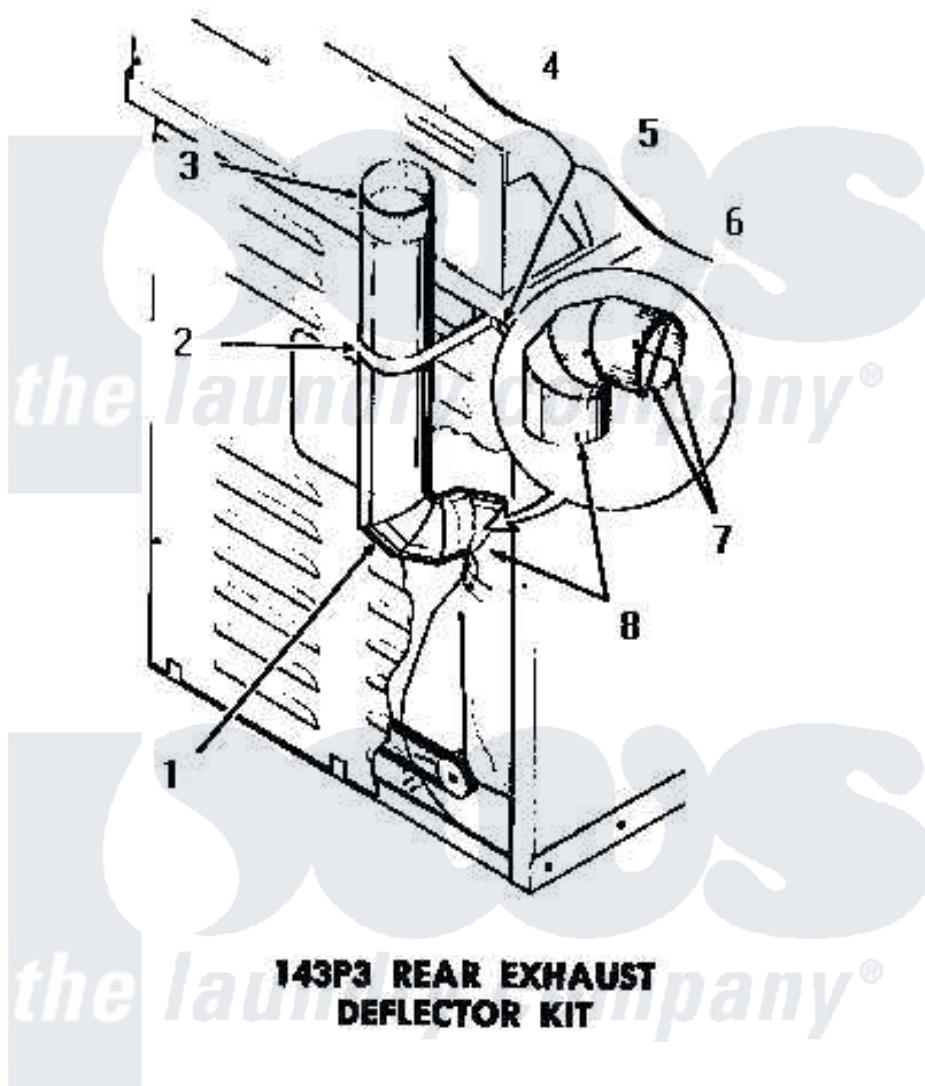

Amana DG6270 02 - 143P3 REAR EXHAUST DEFLECTOR KIT

143P3 REAR EXHAUST DEFLECTOR KIT

Amana [Residential Amana DG6270 Washer Parts](#) Parts Diagram 02 - 143P3 REAR EXHAUST DEFLECTOR KIT
 Click on the part number to view part

Item	Original Part Number	Replaced By	Status	Part Description
1	51917		Not Available	ELBOW
2	52127		Not Available	SUPPORT BRACKET
3	Y52129		Not Available	EXHAUST PIPE, 4" X 18"
4	20267			Screw, 10-24 X 3/8 Round
5	03815			Lockwasher, No.10 Ext Shk
6	03673		Not Available	NUT
7	Y00000000		Not Available	SEE NOTE CUT AND REMOVE WIRE GUARDS
8	Y00000000		Not Available	SEE NOTE DRYER EXHAUST ELBOW -- (SUPPLIED WITH DRYER)
NI	143P3		Not Available	REAR EXHAUST DEFLECTOR KIT