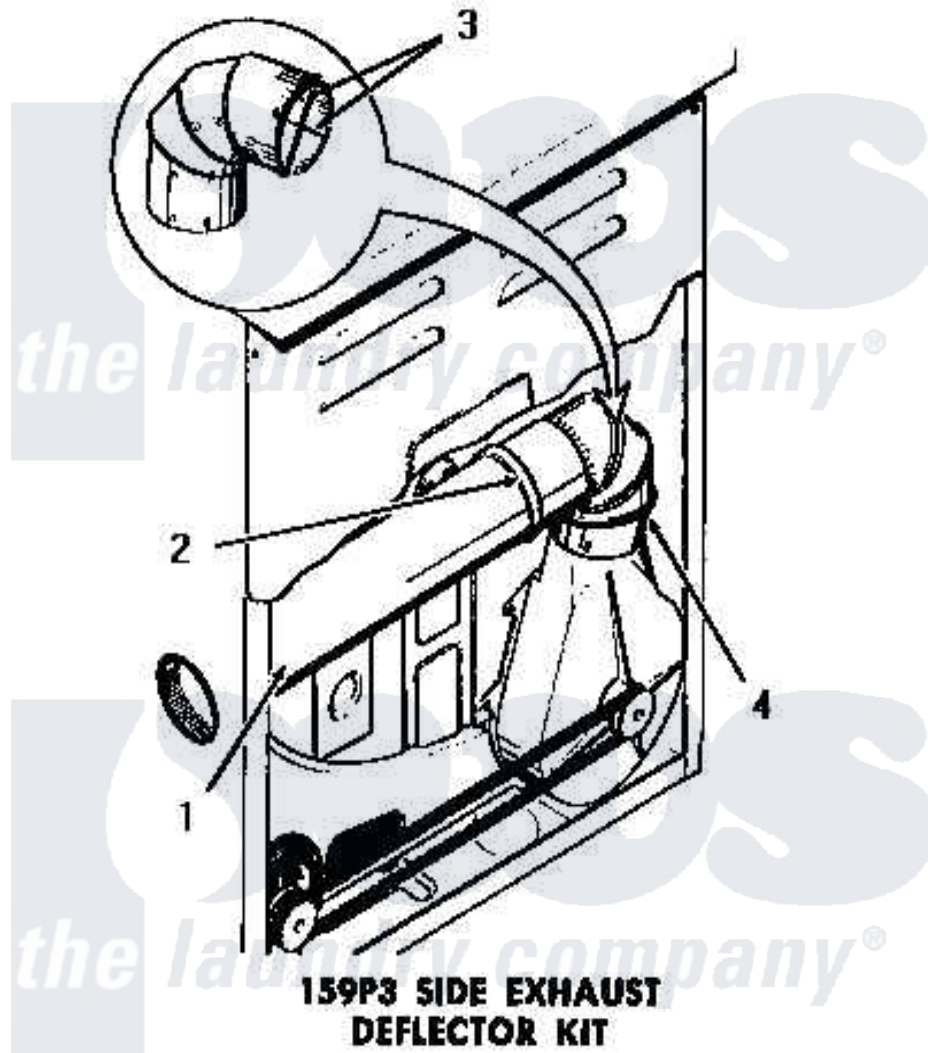

# Amana DG6270 03 - 159P3 SIDE EXHAUST DEFLECTOR KIT

Amana [Residential Amana DG6270 Washer Parts](#) Parts Diagram 03 - 159P3 SIDE EXHAUST DEFLECTOR KIT  
 Click on the part number to view part

Item	Original Part Number	Replaced By	Status	Part Description
1	<a href="#">Y0052776</a>			Handle, Oven Door
2	0052775	<a href="#">0057344</a>		Suptop Burner
3	Y00000000		Not Available	SEE NOTE CUT AND REMOVE WIRE GUARDS
4	Y00000000		Not Available	SEE NOTE DRYER EXHAUST ELBOW -- (SUPPLIED WITH DRYER)
NI	159P3		Not Available	SIDE EXHAUST DEFLECTOR KIT