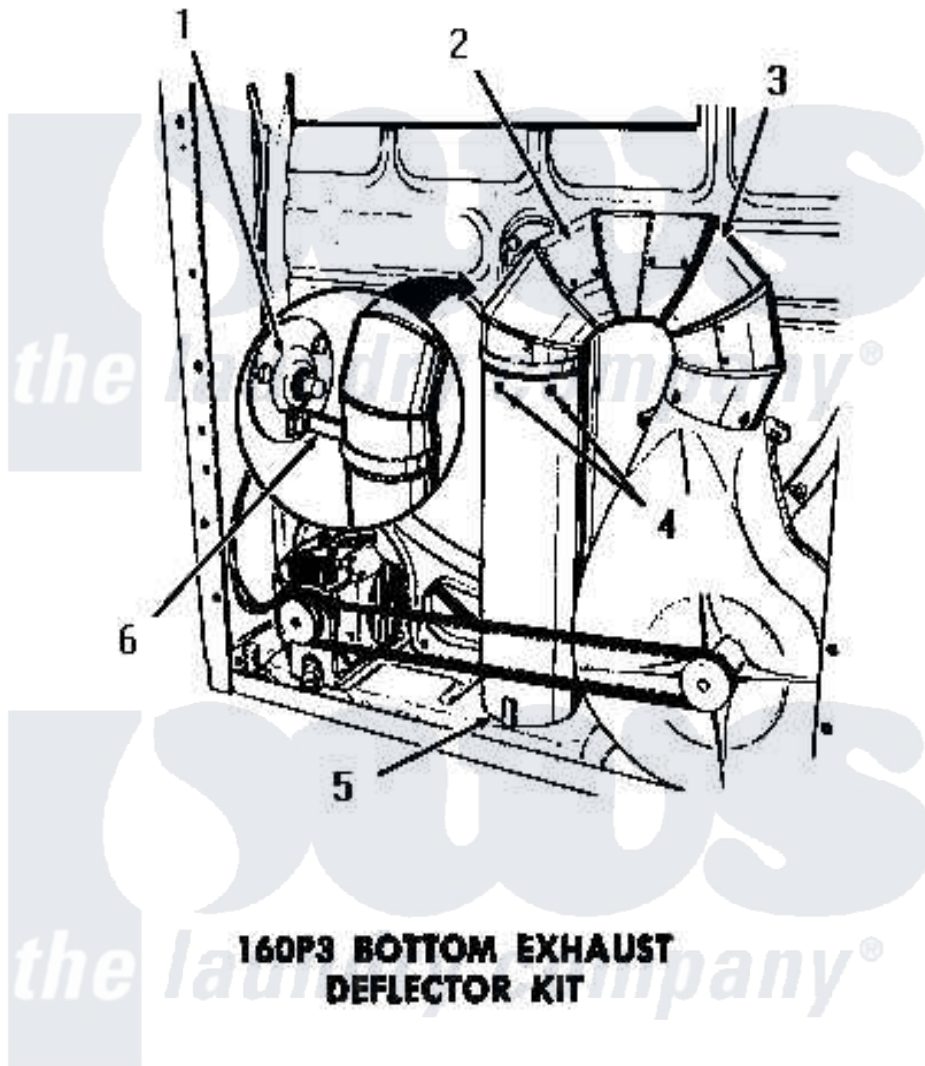

Amana DG6270 04 - 160P3 BOTTOM EXHAUST DEFLECTOR KIT

160P3 BOTTOM EXHAUST DEFLECTOR KIT

Amana [Residential Amana DG6270 Washer Parts](#) Parts Diagram 04 - 160P3 BOTTOM EXHAUST DEFLECTOR KIT
 Click on the part number to view part

Item	Original Part Number	Replaced By	Status	Part Description
1	Y00000000		Not Available	SEE NOTE BEARING RETAINER
2	52699		Not Available	SHORT 90 DEGREES ELBOW
3	Y00000000		Not Available	SEE NOTE DRYER EXHAUST ELBOW -- (SUPPLIED WITH DRYER)
4	23222	3177991		Screw
5	52698		Not Available	EXHAUST TUBE
6	0052775	0057344		Suptop Burner
NI	160P3		Not Available	BOTTOM EXHAUST DEFLECTOR KIT