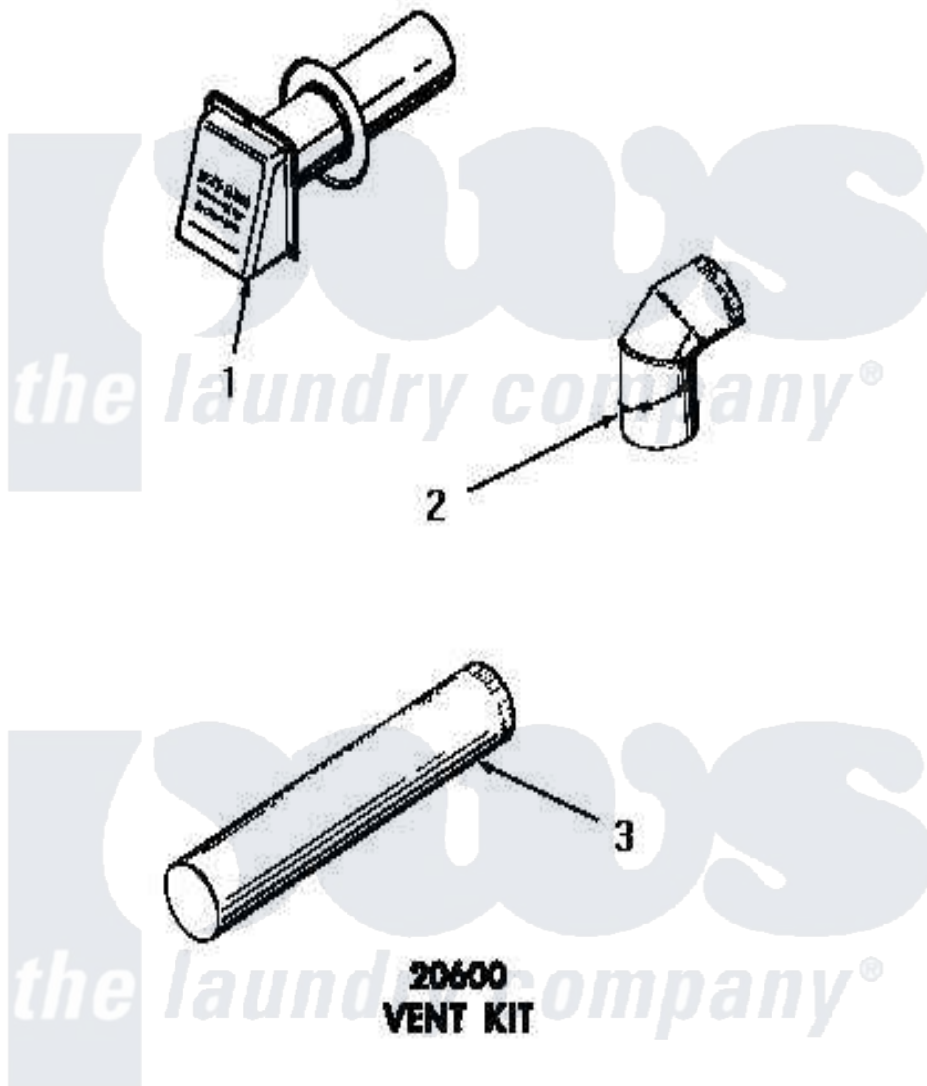

Amana DG6270 05 - 20600 VENT KIT

Amana [Residential Amana DG6270 Washer Parts](#) Parts Diagram 05 - 20600 VENT KIT
[Click on the part number to view part](#)

Item	Original Part Number	Replaced By	Status	Part Description
1	20601		Not Available	WEATHER HOOD
2	51917		Not Available	ELBOW
3	20602	20-602		Root Destroyer
NI	20600		Not Available	VENT KIT