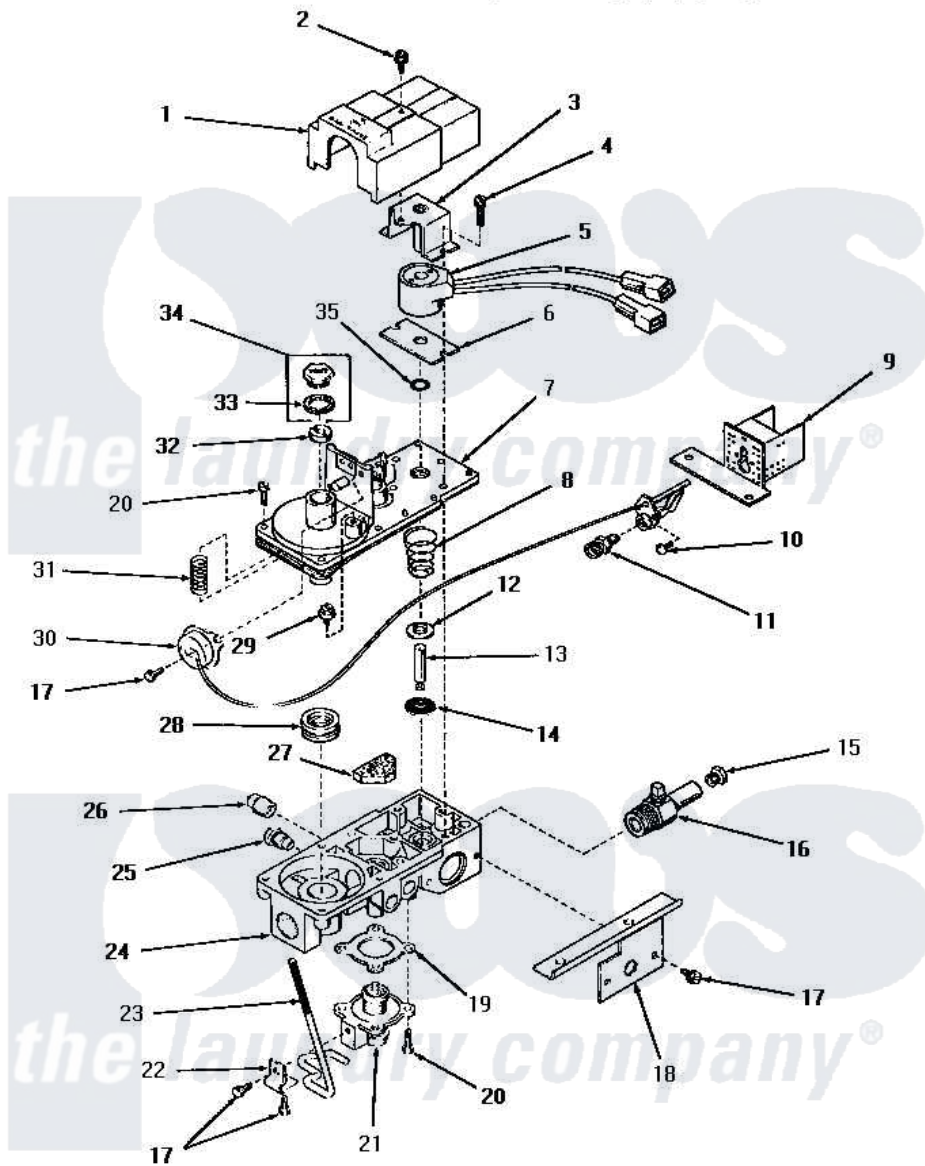

# Amana DG6270 06 - 53377 GAS VALVE (NAT. / MIXED GAS)

## 53377 GAS VALVE (NAT./MIXED GAS)

Amana [Residential Amana DG6270 Washer Parts](#) Parts Diagram 06 - 53377 GAS VALVE (NAT. / MIXED GAS)  
 Click on the part number to view part

Item	Original Part Number	Replaced By	Status	Part Description
1	53377S		Not Available	VALVE HOUSING
2	53379B		Not Available	HEX HEAD SCREW
3	53377B		Not Available	PLUNGER GUIDE AND BRACKET
4	53379C		Not Available	HEX HEAD SCREW
5	53377A		Not Available	COIL,BURNER
6	53377C		Not Available	PLATE
7	53377K		Not Available	VALVE COVER AND GASKET
8	53377Y		Not Available	VALVE SPRING
9	53377F		Not Available	PILOT SHIELD
10	53379F		Not Available	ROUND HEAD SCREW
11	<a href="#">53387</a>			Orifice, NG
12	53377L		Not Available	STIFFENER
13	53377M		Not Available	PLUNGER SHAFT
14	53377N		Not Available	PLUNGER SEAT
15	51209		Not Available	ORIFICE,NG

16	53377W	Not Available	BURNER ORIFICE ADAPTER
17	53379D	Not Available	HEX HEAD SCREW
18	53377Q	Not Available	MOUNTING BRACKET
19	53377H	Not Available	GASKET
20	53379E	Not Available	HEX HEAD SCREW
21	53377G	Not Available	RESET VALVE
22	53377U	Not Available	CLAMP
23	53377J	Not Available	RESET LEVER
24	53377P	Not Available	VALVE BODY
25	53377V	Not Available	SCREW, COMPRESSION
26	<a href="#">20247</a>		Plug, Pipe
27	53377T	Not Available	FILTER
28	52966R	Not Available	REGULATOR SEAT
29	53377Z	Not Available	HEX HEAD SCREW
30	53377E	Not Available	BURNER, PILOT
31	53377X	Not Available	REGULATOR SPRING
32	52966M	Not Available	REGULATOR SCREW
33	52966L	Not Available	GASKET
34	53558	Not Available	SCREW, VENT
35	53377D	Not Available	O-RING
NI	53377	Not Available	VALVE, GAS