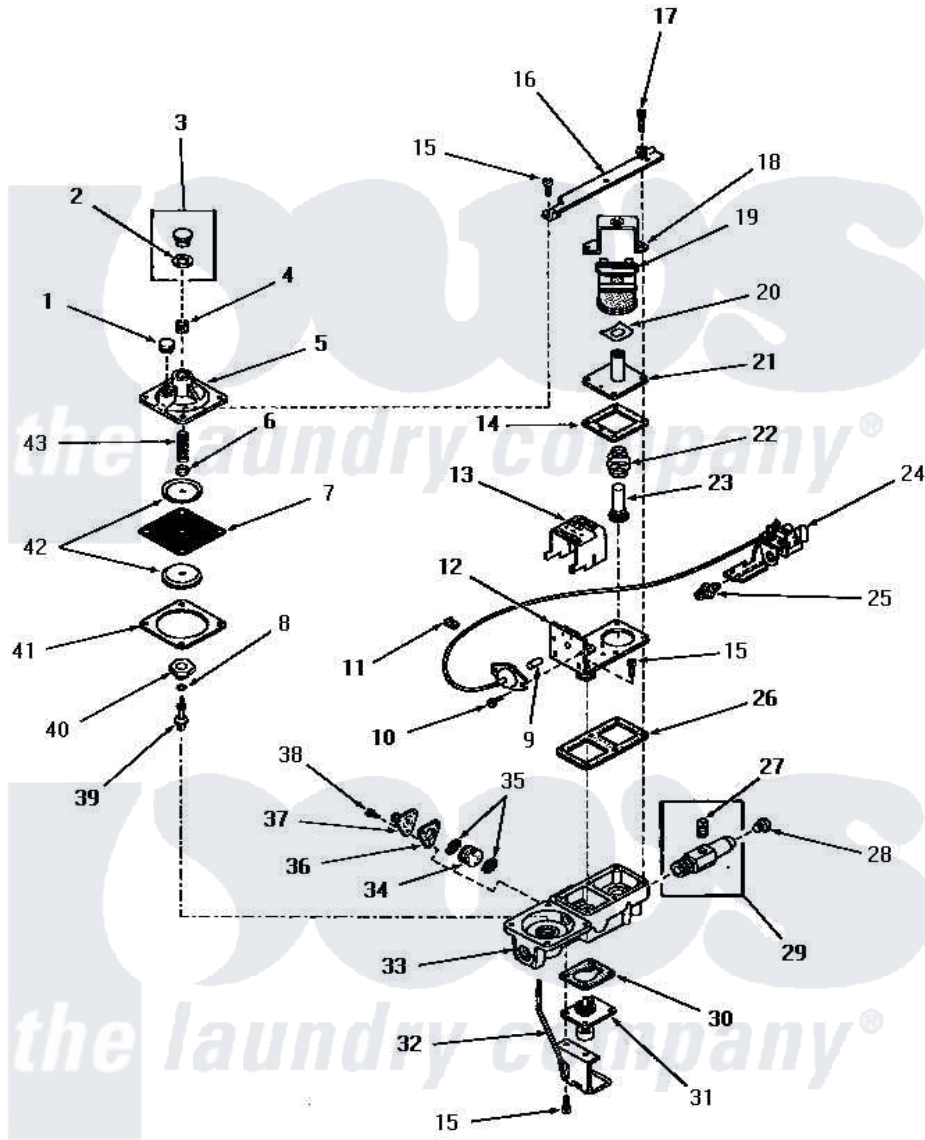

# Amana DG6270 07 - 54488 GAS VALVE (NAT. / MIXED GAS)

## 54488 GAS VALVE (NAT./MIXED GAS)

Amana [Residential Amana DG6270 Washer Parts](#) Parts Diagram 07 - 54488 GAS VALVE (NAT. / MIXED GAS)  
 Click on the part number to view part

Item	Original Part Number	Replaced By	Status	Part Description
1	54477		Not Available	CAP,VENT
2	0054474		Not Available	USE D7425607
3	Y0054476	<a href="#">D7431921Q</a>		Gasket
4	54486C		Not Available	REGULATOR SCREW
5	51402Q		Not Available	REGULATOR COVER
6	51402V		Not Available	NUT
7	51402X		Not Available	DIAPHRAGM
8	51402Y		Not Available	GASKET
9	54486Z		Not Available	ACTUATING PIN
10	54486K		Not Available	SCREW
11	54486N		Not Available	CLAMP
12	54486D		Not Available	PILOT VALVE LATCH AND PLATE
13	54486G		Not Available	LATCH COVER
14	54486T		Not Available	GASKET
15	54486J		Not Available	SCREW
16	54485		Not Available	MOUNTING BRACKET

17	54486L	Not Available	SCREW
18	54486F	Not Available	COIL HOLD-DOWN BRACKET
19	54486A	Not Available	COIL,BURNER
20	51402G	Not Available	LEAF SPRING
21	54486U	Not Available	PLUNGER GUIDE
22	51999E	Not Available	SPRING
23	54486M	Not Available	PLUNGER
24	54484	Not Available	PILOT BURNER
25	54473	Not Available	ORIFICE,PILOT
26	54486R	Not Available	GASKET
27	<a href="#">20247</a>		Plug, Pipe
28	51209	Not Available	ORIFICE,NG
29	0054480	Not Available	NET-PAN,DRAIN
30	54486S	Not Available	GASKET
31	54486Q	Not Available	RESET VALVE
32	54486E	Not Available	RESET LEVER AND BRACKET
33	54486B	Not Available	VALVE BODY
34	54486Y	Not Available	FILTER
35	54486X	Not Available	FILTER SCREEN
36	54486W	Not Available	GASKET
37	54486P	Not Available	OUTLET
38	54486H	Not Available	SCREW
39	51402AB	Not Available	REGULATOR PIN
40	51402AA	Not Available	REGULATOR PIN SEAT
41	51402Z	Not Available	GASKET
42	51402W	Not Available	DIAPHRAGM PLATE
43	51402U	Not Available	REGULATOR SPRING
NI	54488	Not Available	GAS VALVE