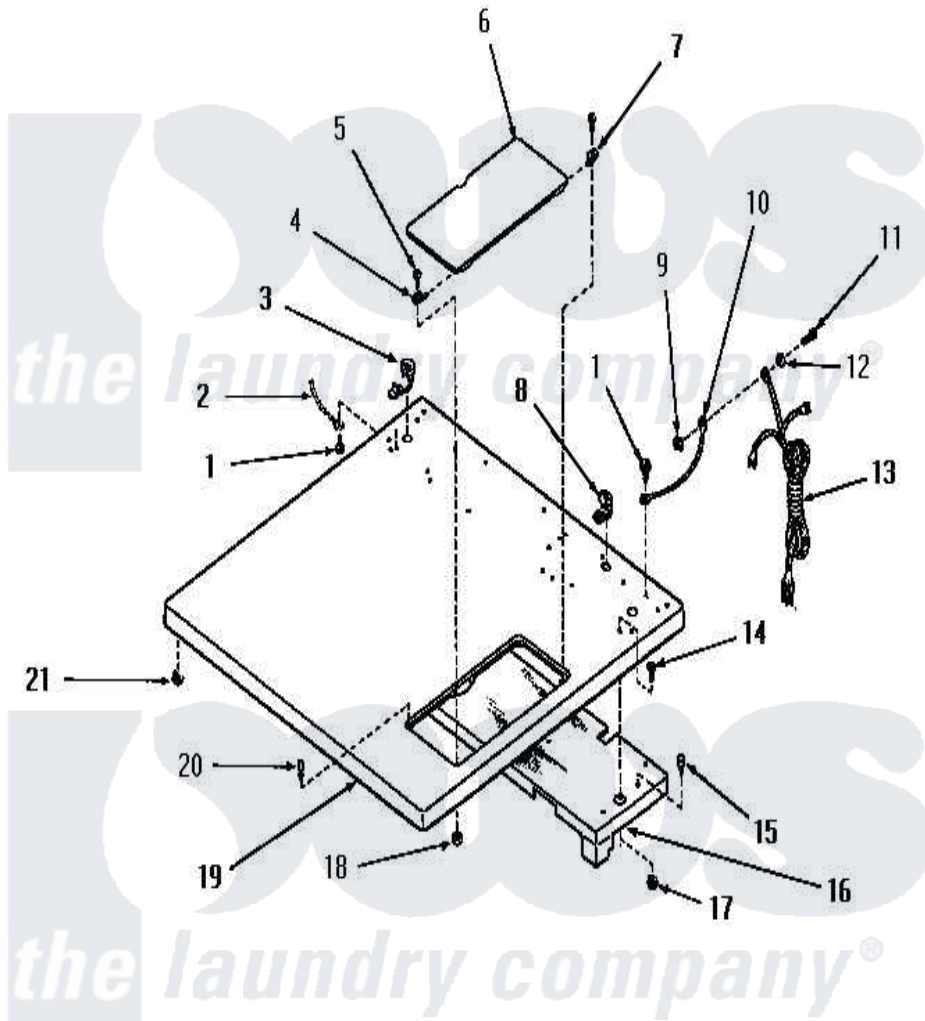

Amana DG6270 08 - CABINET TOP

**CABINET TOP
(Gas Models)**

Amana [Residential Amana DG6270 Washer Parts](#) Parts Diagram 08 - CABINET TOP
Click on the part number to view part

Item	Original Part Number	Replaced By	Status	Part Description
"	NOTE:		Not Available	THIS ASSEMBLY WILL BE SUPPLIED WHENEVER 52963GR LINT SCREEN HOUSING OR 53058GR INNER DOOR PANEL IS ORDERED.
1	51924			Screw, 10-24 X 1/2 HeX
2	Y00000000		Not Available	SEE NOTE GROUND WIRE, GREEN
3	52113			Relief, Strain
4	51350			Hinge, Front
5	03630		Not Available	SCREW,6-32 X 3/8 ROUND
6	52518A		Not Available	ACCESS DOOR, AVOCADO
"	52518C		Not Available	ACCESS DOOR, COPPERTONE
"	52518W		Not Available	ACCESS DOOR, WHITE
"	52518H		Not Available	xREPLACE
7	51351			Hinge, Rear
8	21903	211881		Grommet, Cord Part Not Used-

8	21903	211001		Gas Models Only
9	23951	M0282009		Nut
10	54300		Not Available	GROUND WIRE, GREEN
11	20267			Screw, 10-24 X 3/8 Round
12	03815			Lockwasher, No.10 Ext Shk
13	51508		Not Available	POWER CORD
14	03203			Screw, 8-32 X 3/8 Round Head
15	51355	51-355		5500w/240v, 13-23/32, Low Watt
16	52614		Not Available	TOP BAFFLE ASSEMBLY
17	51236	488130		Nut
18	22678			Nut, Nylon
19	52503C		Not Available	CABINET TOP, COPPERTONE
"	52503A		Not Available	CABINET TOP, AVOCADO
"	52503W		Not Available	CABINET TOP, WHITE
"	52503H		Not Available	CABINET TOP, HARVEST GOLD
20	53445			Bumper
21	23007		Not Available	CAGED NUT