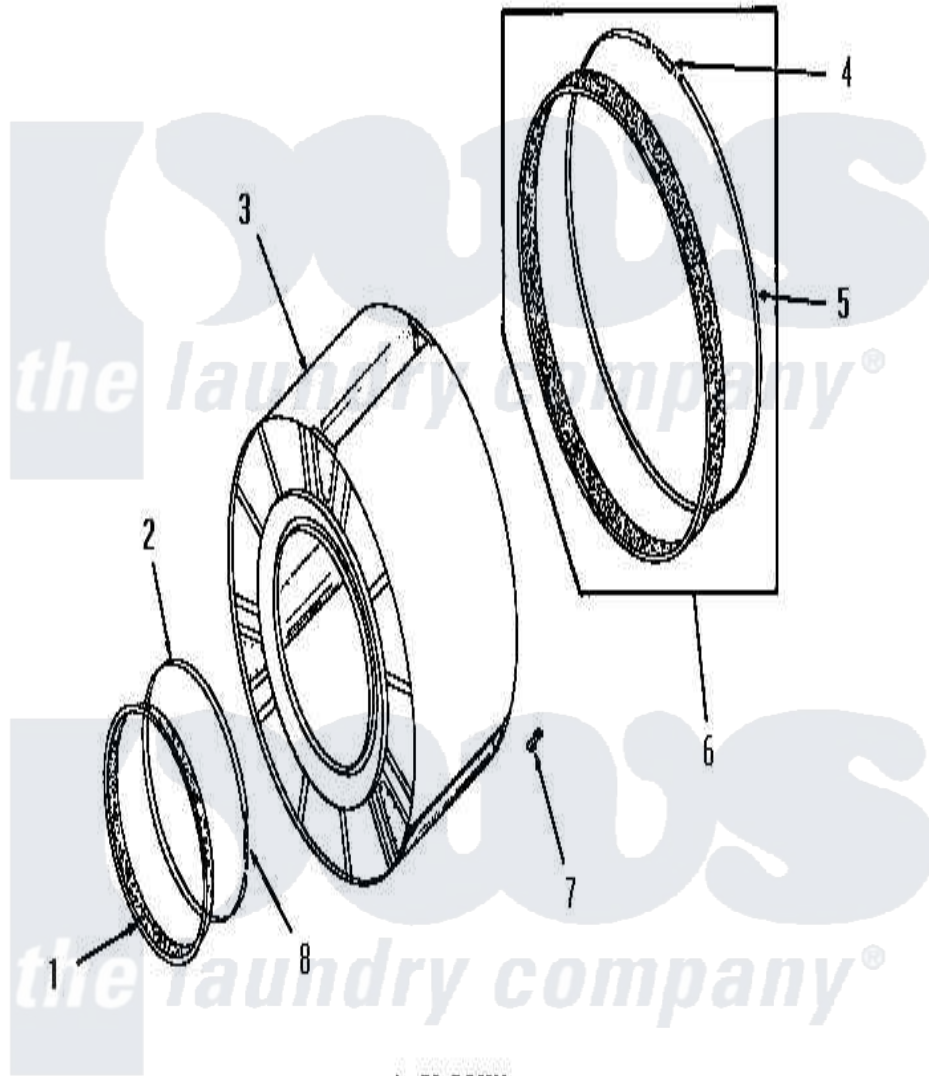

# Amana DG6270 09 - CLOTHES DRUM

**CLOTHES DRUM**

Amana [Residential Amana DG6270 Washer Parts](#) Parts Diagram 09 - CLOTHES DRUM  
 Click on the part number to view part

Item	Original Part Number	Replaced By	Status	Part Description
1	<a href="#">51881</a>			Seal, Front
2	<a href="#">50169</a>			Strap, Retainer
3	<a href="#">53135</a>			Assembly, Drum
4	<a href="#">52310</a>			Spring
5	<a href="#">50781</a>			Strap, Seal
6	<a href="#">51883A</a>			Assembly, Seal
7	51201		Not Available	CLIP
8	<a href="#">50168</a>			Spring