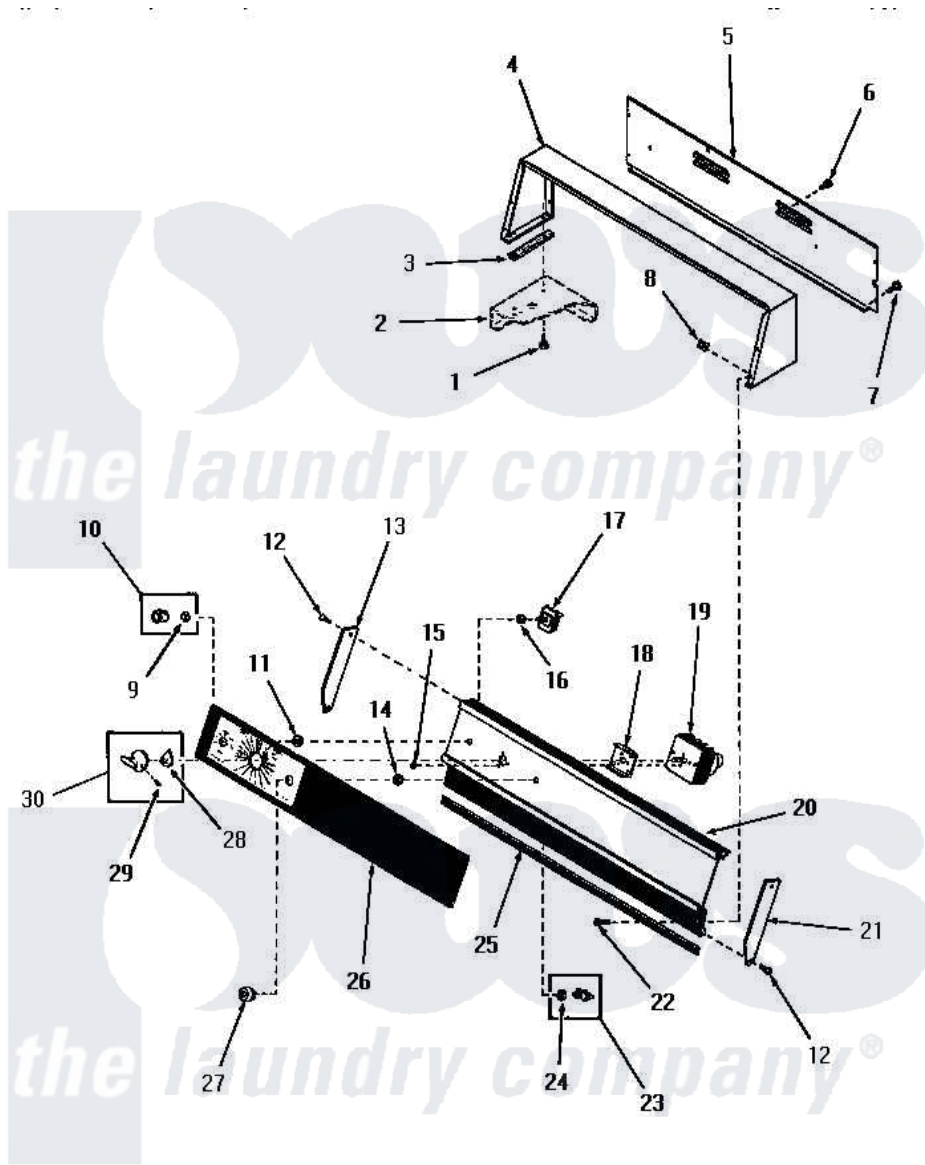

Amana DG6270 10 - CONTROL PANEL, CONTROL HOOD & CONTROLS

CONTROL PANEL, CONTROL HOOD AND CONTROLS

Amana [Residential Amana DG6270 Washer Parts](#) Parts Diagram 10 - CONTROL PANEL, CONTROL HOOD & CONTROLS

[Click on the part number to view part](#)

Item	Original Part Number	Replaced By	Status	Part Description
1	23962	W10116760		Screw
2	Y00000000		Not Available	SEE NOTE CABINET TOP
3	23028		Not Available	GASKET,CONTROL BOX END
4	54526W		Not Available	CONTROL HOOD, WHITE
"	54526H		Not Available	CONTROL HOOD, HARVEST GOLD
"	54526A		Not Available	CONTROL HOOD, AVOCADO
5	54530GR		Not Available	CONTROL HOOD REAR COVER, GRAY
6	23222	3177991		Screw
7	25724		Not Available	HEX HEAD SCREW
8	54038			Nut, Speed U-Type
9	22244		Not Available	CLIP,C xREPLACE
10	23128	22001655		Switch, Water Temp.
11	24391		Not Available	KNURLED NUT
12	52864	500226		Screw, 8b-16 x 5/8 Tap

13	26339	Not Available	END CAP, LEFT
14	23406	Not Available	KNURLED NUT
15	20272	Not Available	PHILLIPS HEAD SCREW
16	91176		Lockwasher, 3/8 Intshkp
17	53380	Not Available	TEMPERATURE SELECTOR SWITCH
18	26345	Not Available	SPACER
19	52610	Not Available	TIMER
20	Y0055283		Button, Door
21	26338	Not Available	END CAP, RIGHT
22	25232	Not Available	SCREW,8AB-18X7/8 OVAL
23	53563	Not Available	SWITCH,DOOR RELEASE
24	52947		Nut, Hex 15/32-32
25	55287	Not Available	GASKET
26	0055282	Not Available	BLOCK, FUSE
27	23130	Not Available	SWITCH COLLAR
28	24857	Not Available	INDICATOR
29	25285	Not Available	SETSCREW
30	24858	Not Available	ASSY,KNOB-TIMER