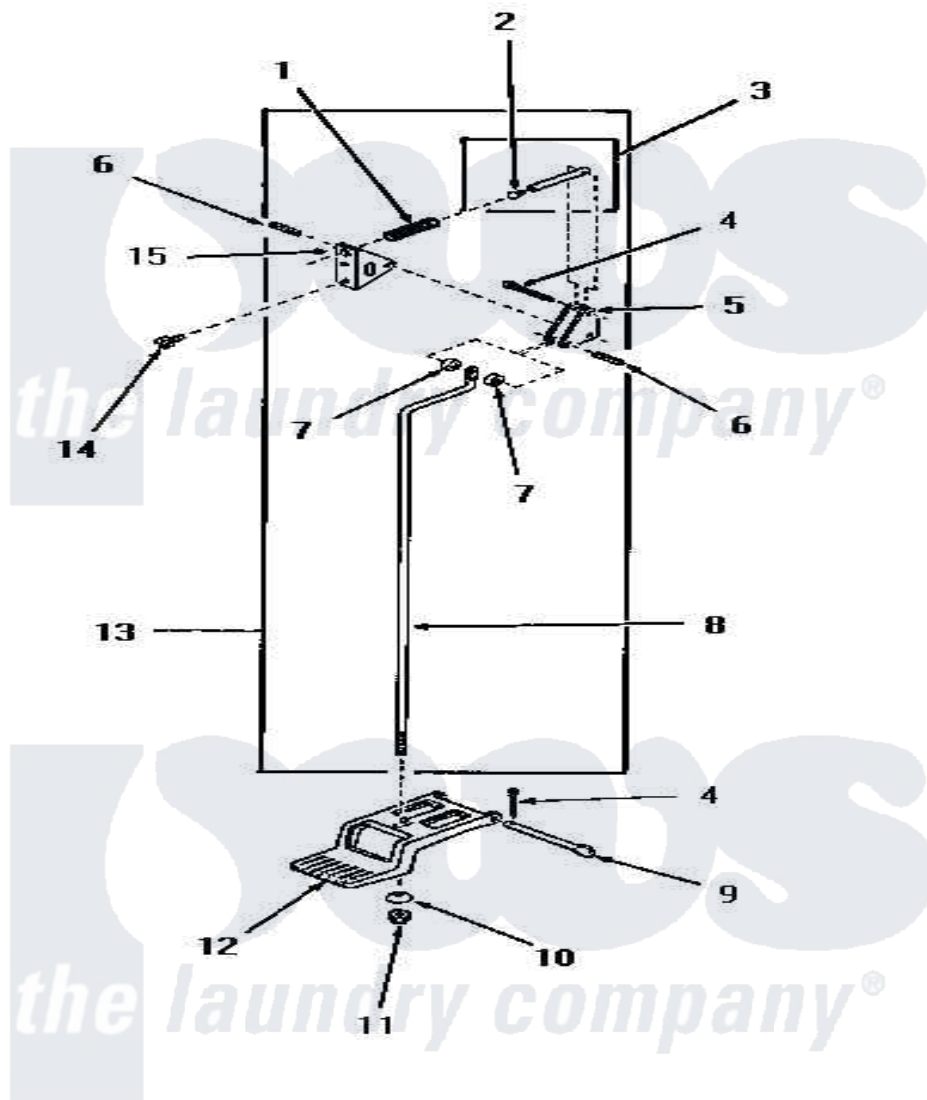

Amana DG6270 11 - DOOR RELEASE

DOOR RELEASE

Amana [Residential Amana DG6270 Washer Parts](#) Parts Diagram 11 - DOOR RELEASE
 Click on the part number to view part

Item	Original Part Number	Replaced By	Status	Part Description
1	51065		Not Available	DOOR RELEASE SPRING
2	51786		Not Available	PLUG
3	51841		Not Available	DOOR RELEASE PIN ASSEMBLY
4	02578			Pin, Cotter
5	51041		Not Available	DOOR RELEASE LEVER
6	51161		Not Available	PIN,ROLL 1/8 X 3/4
7	51121			Door Release Spacer
8	51837		Not Available	DOOR RELEASE ROD
9	51045		Not Available	PEDAL HINGE PIN
10	51046		Not Available	NYLON WASHER
11	51271		Not Available	NUT
12	51802			Pedal, Foot
13	51844		Not Available	DOOR RELEASE ASSEMBLY
14	51246		Not Available	SCREW
15	51052		Not Available	DOOR RELEASE BRACKET