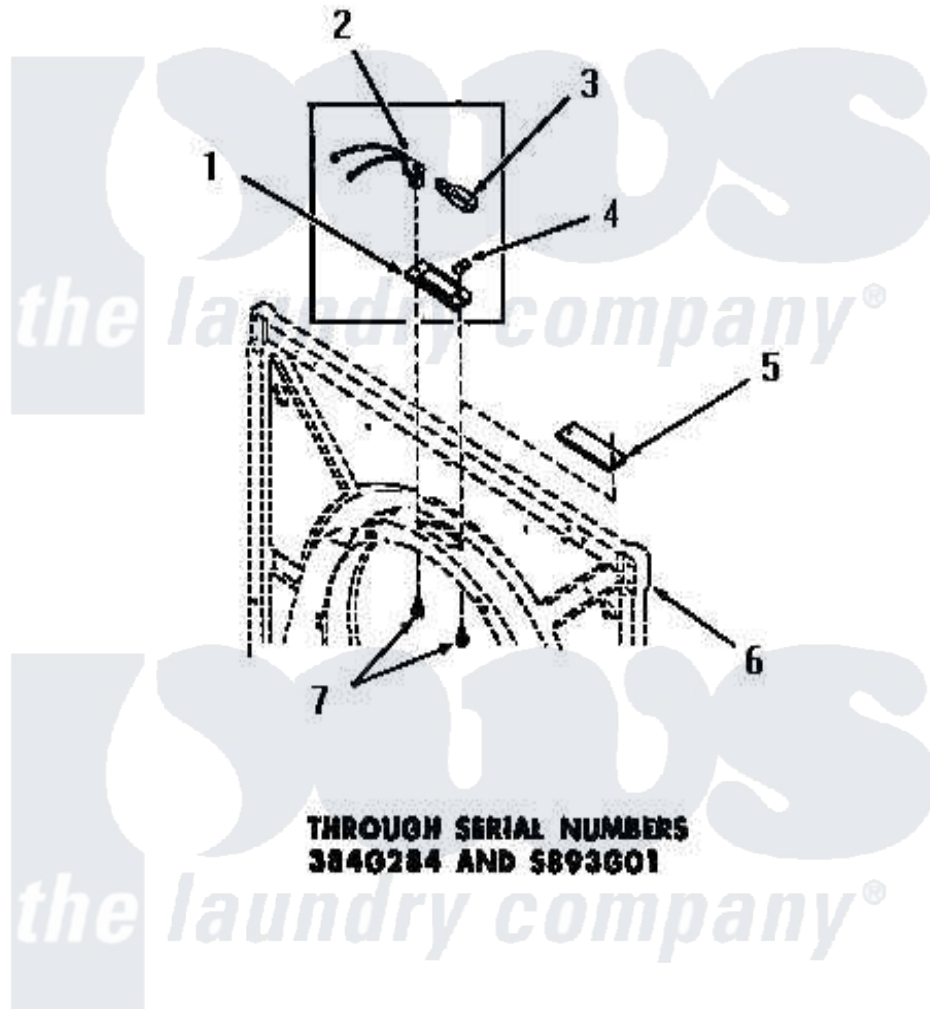

Amana DG6270 12 - DRUM LIGHT & COVER PLATE

[Amana Residential Amana DG6270 Washer Parts](#) Parts Diagram 12 - DRUM LIGHT & COVER PLATE
 Click on the part number to view part

Item	Original Part Number	Replaced By	Status	Part Description
1	51070			Lens, Drum Light
2	Y51887		Not Available	BULB RECEPTACLE
3	21608	A3167501		Lamp Oven, Int.
4	Y51788		Not Available	SPEED NUT
5	53911		Not Available	COVER PLATE
6	Y00000000		Not Available	SEE NOTE FRONT FRAME AND AIR SHROUD
7	51784		Not Available	SCREW, 10B-16 X 1/2 HEX