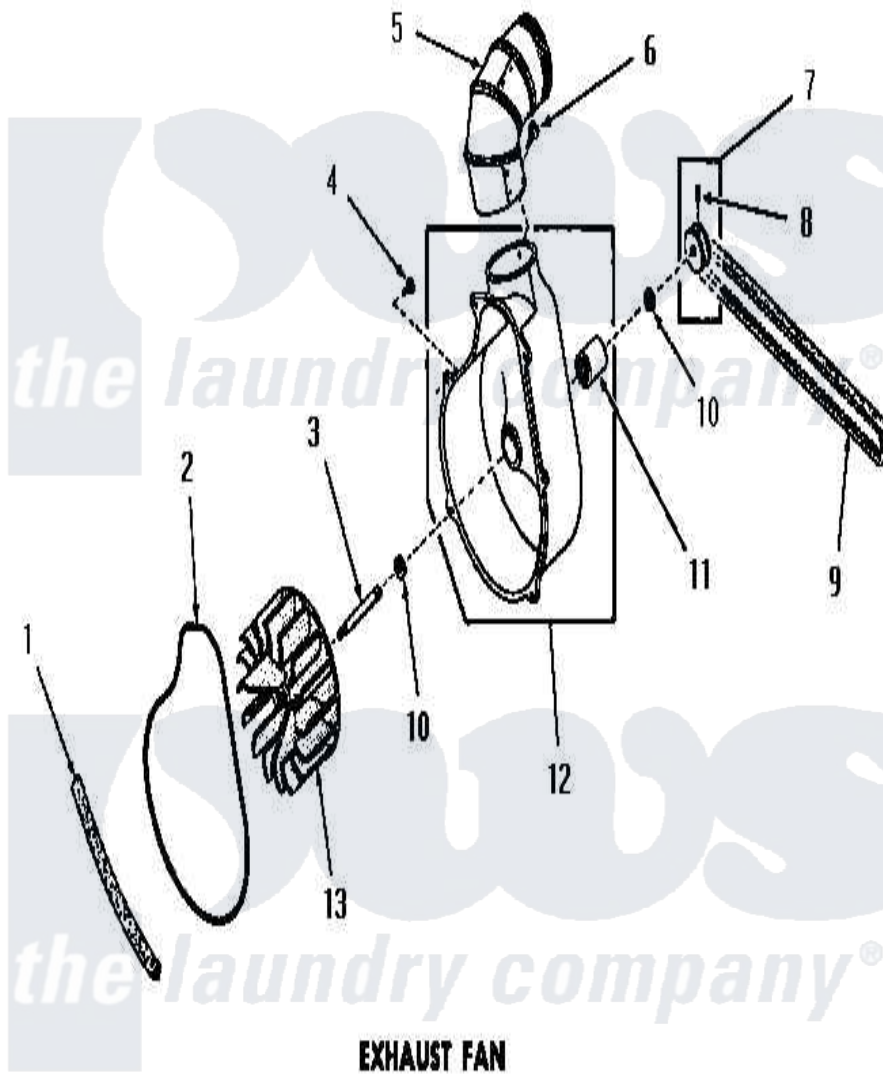

Amana DG6270 14 - EXHAUST FAN

EXHAUST FAN

Amana [Residential Amana DG6270 Washer Parts](#) Parts Diagram 14 - EXHAUST FAN
 Click on the part number to view part

Item	Original Part Number	Replaced By	Status	Part Description
1	51790			Seal
2	51791			Gasket, Housing
3	53519		Not Available	EXHAUST FAN SHAFT
4	51784		Not Available	SCREW, 10B-16 X 1/2 HEX
5	Y0052707	31986601B		Switch, Rocker
6	23222	3177991		Screw
7	53521		Not Available	ASSY, PULLEY
8	02771			Screw, 1/4-20 x 3/8 Hex S
9	51994			Belt
10	52549			Washer, 501 ID X3/4 Odx
11	51991		Not Available	BEARING
12	51946		Not Available	HOUSING, BLOWER
13	90585		Not Available	IMPELLER