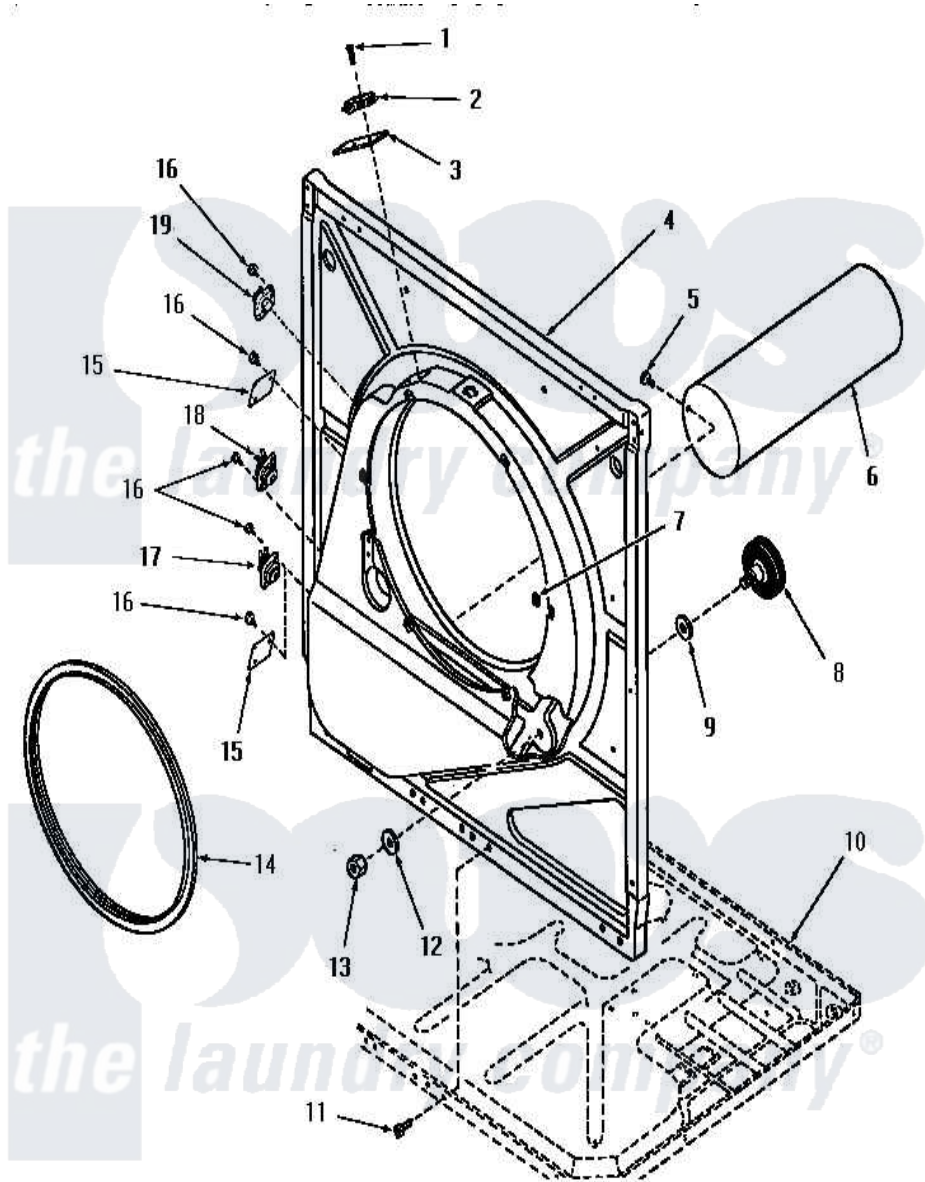

# Amana DG6270 15 - FRONT FRAME & AIR SHROUD

**FRONT FRAME AND AIR SHROUD**

Amana Residential Amana DG6270 Washer Parts Parts Diagram 15 - FRONT FRAME & AIR SHROUD  
 Click on the part number to view part

Item	Original Part Number	Replaced By	Status	Part Description
1	<a href="#">51783</a>			Screw, 6b-20 X 7/8 HeX
2	Y51143		Not Available	SWITCH
3	<a href="#">52112</a>			Insulation
4	51850		Not Available	FRONT FRAME AND AIR SHROUD
5	52150	<a href="#">489464</a>		Screw
6	51821		Not Available	EXHAUST DUCT
7	52865		Not Available	SPEED NUT
8	53555	<a href="#">56285</a>		Roller Cylinder
9	<a href="#">52123</a>			Washer
10	Y00000000		Not Available	SEE NOTE FRAME BASE
11	51784		Not Available	SCREW,10B-16 X 1/2 HEX
12	<a href="#">52122</a>			Washer
13	52124		Not Available	NUT
14	51798		Not Available	GASKET
15	52550		Not Available	COVER PLATE
16	23222	<a href="#">3177991</a>		Screw