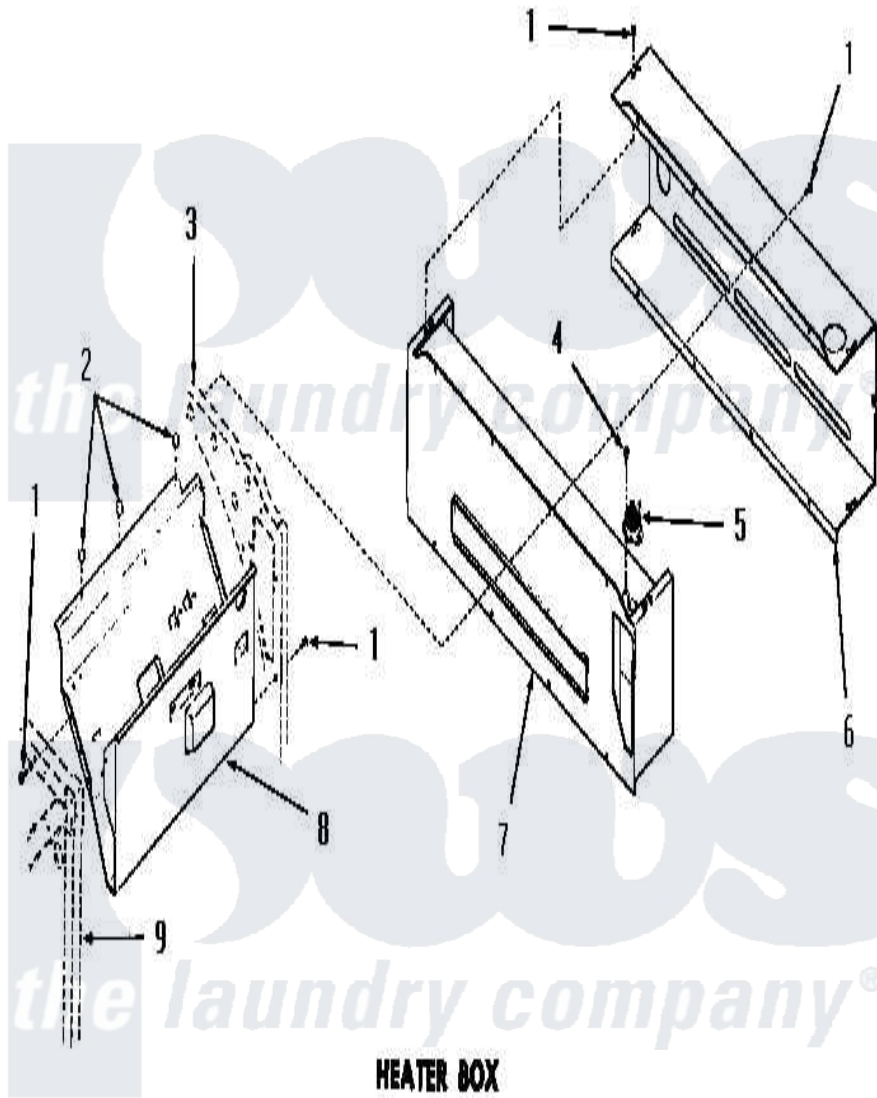

Amana DG6270 16 - HEATER BOX

HEATER BOX (Gas Models)

Amana [Residential Amana DG6270 Washer Parts](#) Parts Diagram 16 - HEATER BOX
Click on the part number to view part

Item	Original Part Number	Replaced By	Status	Part Description
1	51784		Not Available	SCREW,10B-16 X 1/2 HEX
2	52552		Not Available	BUMPER, OVEN DOOR
3	Y00000000		Not Available	SEE NOTE REAR FRAME
4	23222	3177991		Screw
5	51185		Not Available	THERMOSTAT,HEATER BOX
6	Y51862		Not Available	HEATER BOX
7	54717		Not Available	ASSY,HEATER BOX
8	Y52584		Not Available	BURNER SHIELD
9	Y00000000		Not Available	SEE NOTE FRONT FRAME AND AIR SHROUD