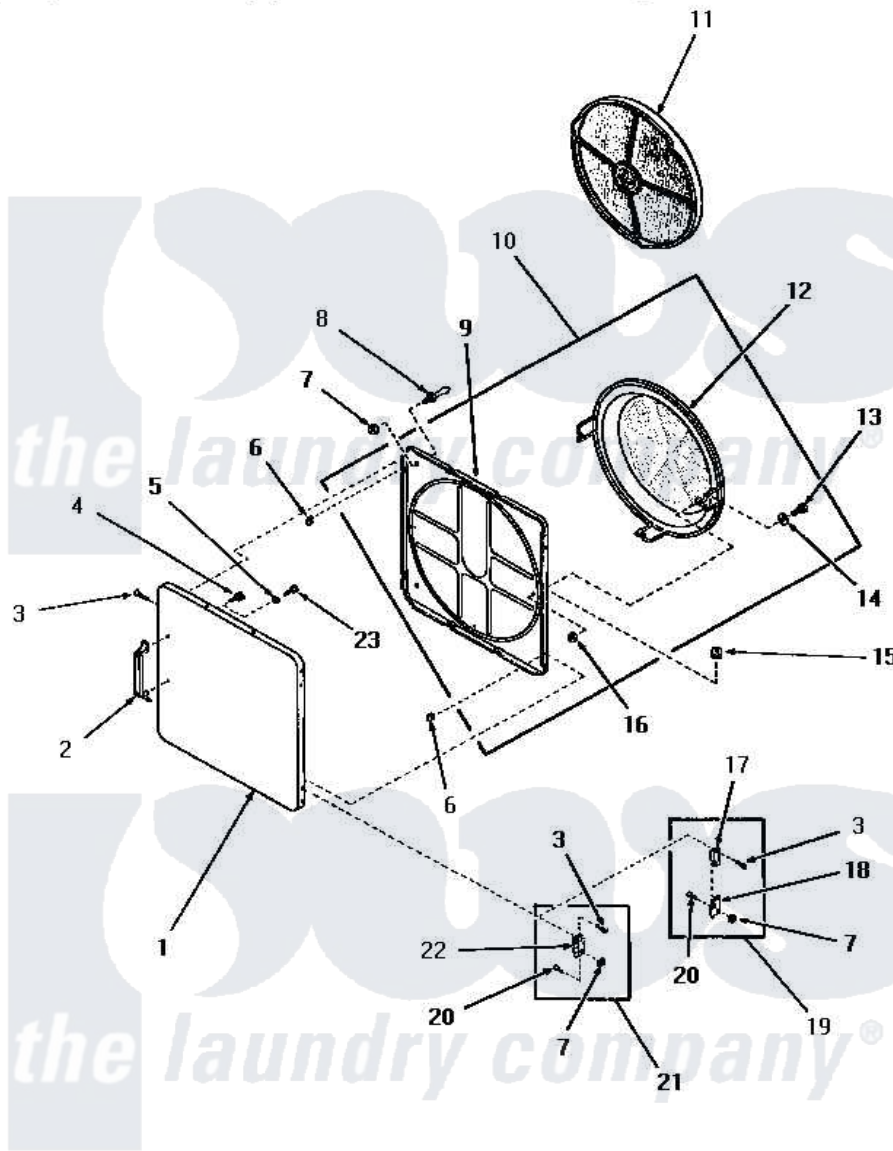

Amana DG6270 17 - LOADING DOOR

LOADING DOOR (Through Serial Nos. 31V9368 and 566Y580)

Amana [Residential Amana DG6270 Washer Parts](#) Parts Diagram 17 - LOADING DOOR
Click on the part number to view part

Item	Original Part Number	Replaced By	Status	Part Description
1	52489W		Not Available	OUTER DOOR PANEL, WHITE
"	52489H		Not Available	OUTER DOOR PANEL, HARVEST GOLD
"	52489C		Not Available	OUTER DOOR PANEL, COPPERTONE
"	52489A		Not Available	OUTER DOOR PANEL, AVOCADO
2	54068	61925		Pull Door Commercial Black
3	52864	500226		Screw, 8b-16 x 5/8 Tap
4	52150	489464		Screw
5	Y20278		Not Available	LOCKWASHER
6	52865		Not Available	SPEED NUT
7	51236	488130		Nut
8	51992			Strike, Door
9	54730		Not Available	INNER DOOR PANEL
10	54738		Not Available	ASSY,HOUSING & PANEL
11	53002		Not Available	NO LONGER AVAILABLE

12	54731	54-731		Bake Element
13	24688		Not Available	CAP SCREW
14	Q6275		Not Available	WASHER
15	51858			Grommet
16	52566	27001225		Nut, Jam Mid Lock 1/4-20
17	Y0053944	D7772202		Air Duct. Bottom
18	Y0053945	D7772101		Shield-Light
19	Y00000000		Not Available	SEE NOTE MODELS DG3350, DG3300, DG3250 AND DG3240
20	22649			Screw, 8-32 X 13/32 FI
21	Y00000000		Not Available	SEE NOTE ALL OTHER MODELS
22	70014			Hinge
23	22024	20001169		22024 24