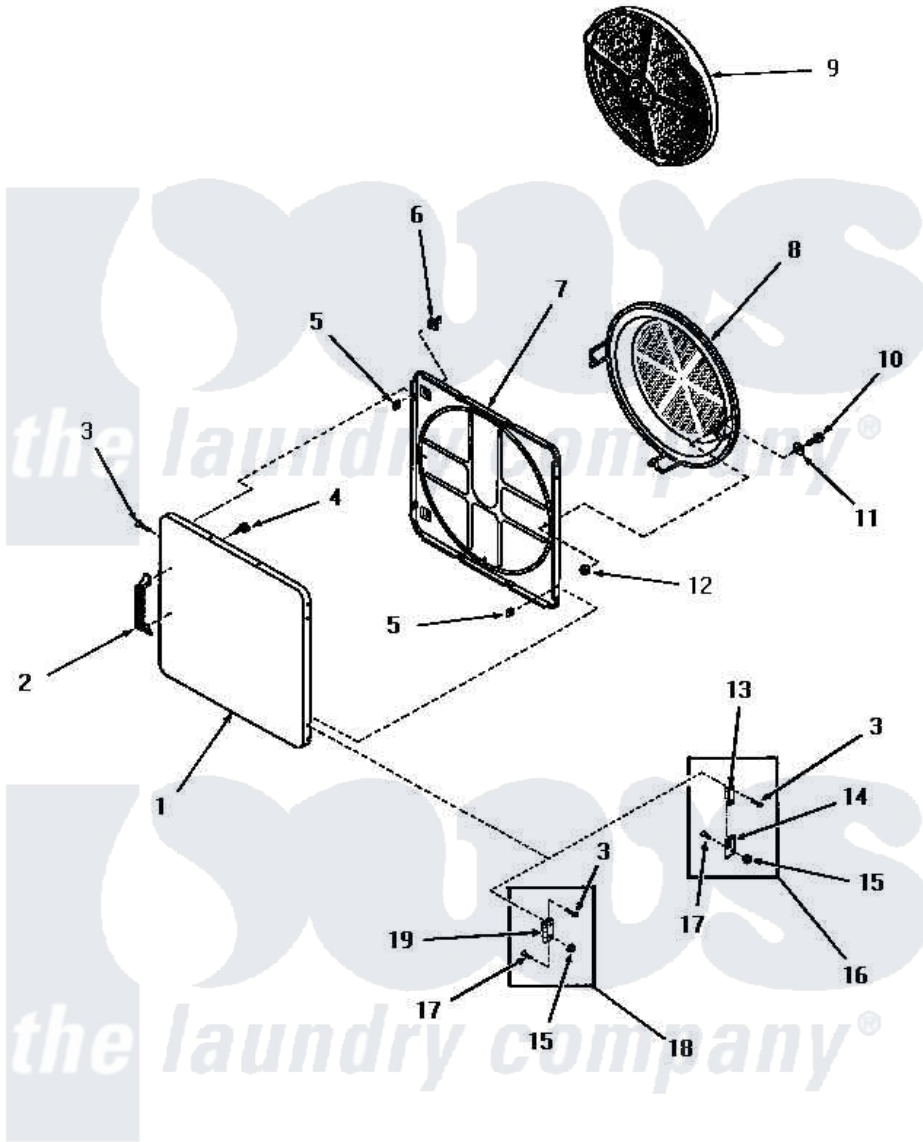

Amana DG6270 18 - LOADING DOOR

LOADING DOOR (Starting Serial Nos. 31V9369 and S66Y581)

Amana [Residential Amana DG6270 Washer Parts](#) Parts Diagram 18 - LOADING DOOR
Click on the part number to view part

Item	Original Part Number	Replaced By	Status	Part Description
1	52489W		Not Available	OUTER DOOR PANEL, WHITE
"	52489H		Not Available	OUTER DOOR PANEL, HARVEST GOLD
"	52489C		Not Available	OUTER DOOR PANEL, COPPERTONE
"	52489A		Not Available	OUTER DOOR PANEL, AVOCADO
2	54068	61925		Pull Door Commercial Black
3	52864	500226		Screw, 8b-16 x 5/8 Tap
4	52150	489464		Screw
5	52865		Not Available	SPEED NUT
6	54661	LA-1003		Door Catch Kit
7	54665	54-665		Bake Element
8	54731	54-731		Bake Element
9	53002		Not Available	NO LONGER AVAILABLE
10	24688		Not Available	CAP SCREW
11	Q6275		Not Available	WASHER

12	52566	27001225	Nut, Jam Mid Lock 1/4-20
13	Y0053944	D7772202	Air Duct. Bottom
14	Y0053945	D7772101	Shield-Light
15	51236	488130	Nut
16	Y00000000	Not Available	SEE NOTE MODELS DG3350, DG3300, DG3250, FG3240 AND DG3240
17	22649		Screw, 8-32 X 13/32 FI
18	Y00000000	Not Available	SEE NOTE ALL OTHER MODELS
19	70014		Hinge