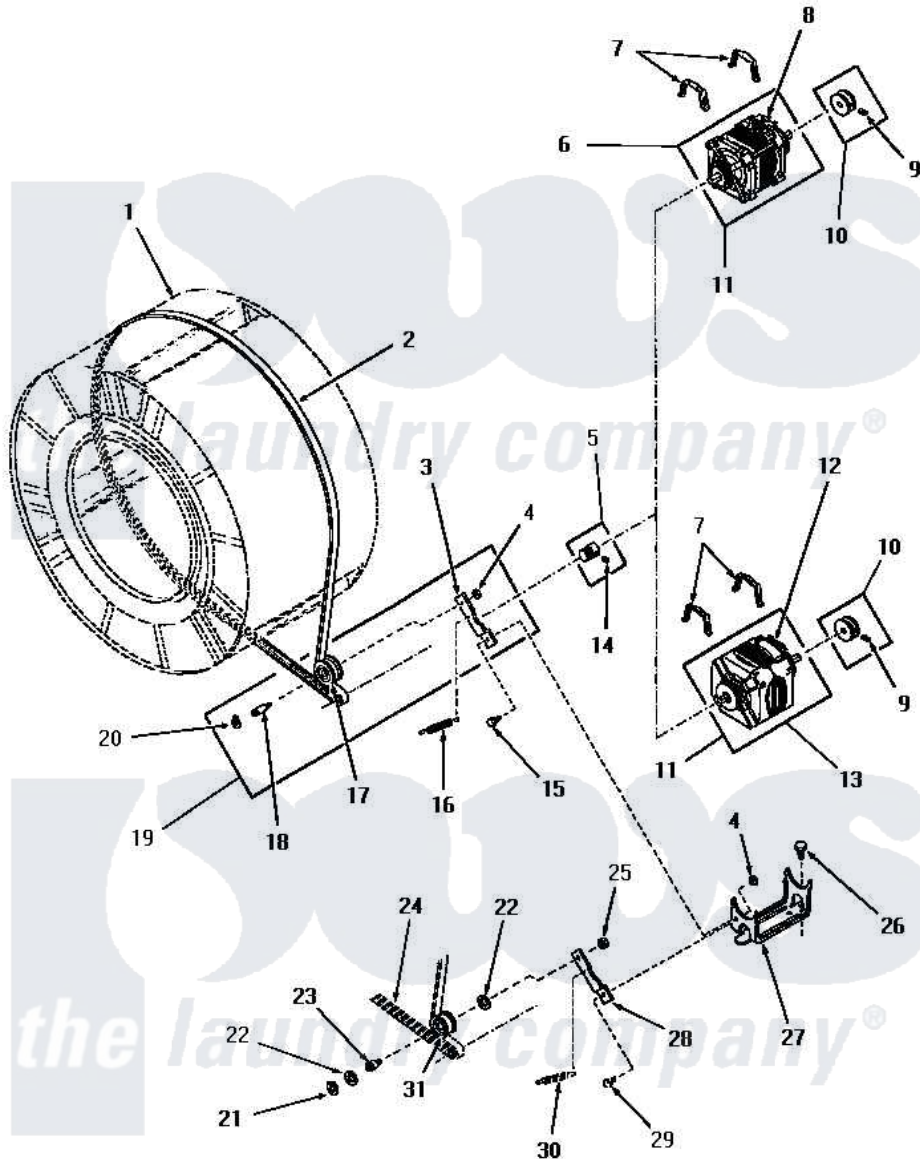

Amana DG6270 19 - MOTOR, IDLER & BELT

MOTOR, IDLER AND BELT

Amana [Residential Amana DG6270 Washer Parts](#) Parts Diagram 19 - MOTOR, IDLER & BELT
 Click on the part number to view part

Item	Original Part Number	Replaced By	Status	Part Description
1	Y00000000		Not Available	SEE NOTE CLOTHES DRUM
2	52556			Belt
3	54410		Not Available	LEVER, IDLER
4	52566	27001225		Nut, Jam Mid Lock 1/4-20
5	52593		Not Available	ASSY, MOTOR PULLEY
6	Y00000000		Not Available	SEE NOTE GENERAL ELECTRIC FORM "V" MOTOR
7	51789	660658		Clamp, Motor Mounting 343481 685441
8	53249		Not Available	SWITCH
9	02771			Screw, 1/4-20 x 3/8 Hex S
10	53522			Pulley, Motor
11	52697		Not Available	MOTOR
12	Y00000000		Not Available	SEE NOTE WESTINGHOUSE -- (NOT REPLACEABLE)
"	53213			Switch
"	53226		Not Available	SWITCH, MOTOR

"	53214	Not Available	MOTOR SWITCH, DELCO
13	Y00000000	Not Available	SEE NOTE GENERAL ELECTRIC FORM "T" MOTOR
14	52906	Not Available	SETSCREW
15	52567		Bolt, Shoulder
16	52323		Spring
17	Y54414		Assembly, Wheel And Bearing
18	54411	Not Available	SHAFT, IDLER LEVER
19	54415	Not Available	LEVER, IDLER
20	23748		Ring, Retaining
21	70061		Ring, Retaining
22	Y52564		Washer
23	52611	Not Available	SHAFT, IDLER xREPLACE
24	Y00000000	Not Available	SEE NOTE BELT
25	52124	Not Available	NUT
26	23928	Not Available	CAP SCREW AND LOCKWASHER
27	51824	Not Available	MOUNT, MOTOR
28	52562	Not Available	IDLER LEVER
29	Y00000000	Not Available	SEE NOTE SHOULDER BOLT
30	Y00000000	Not Available	SEE NOTE SPRING
31	52561	Not Available	IDLER PULLEY