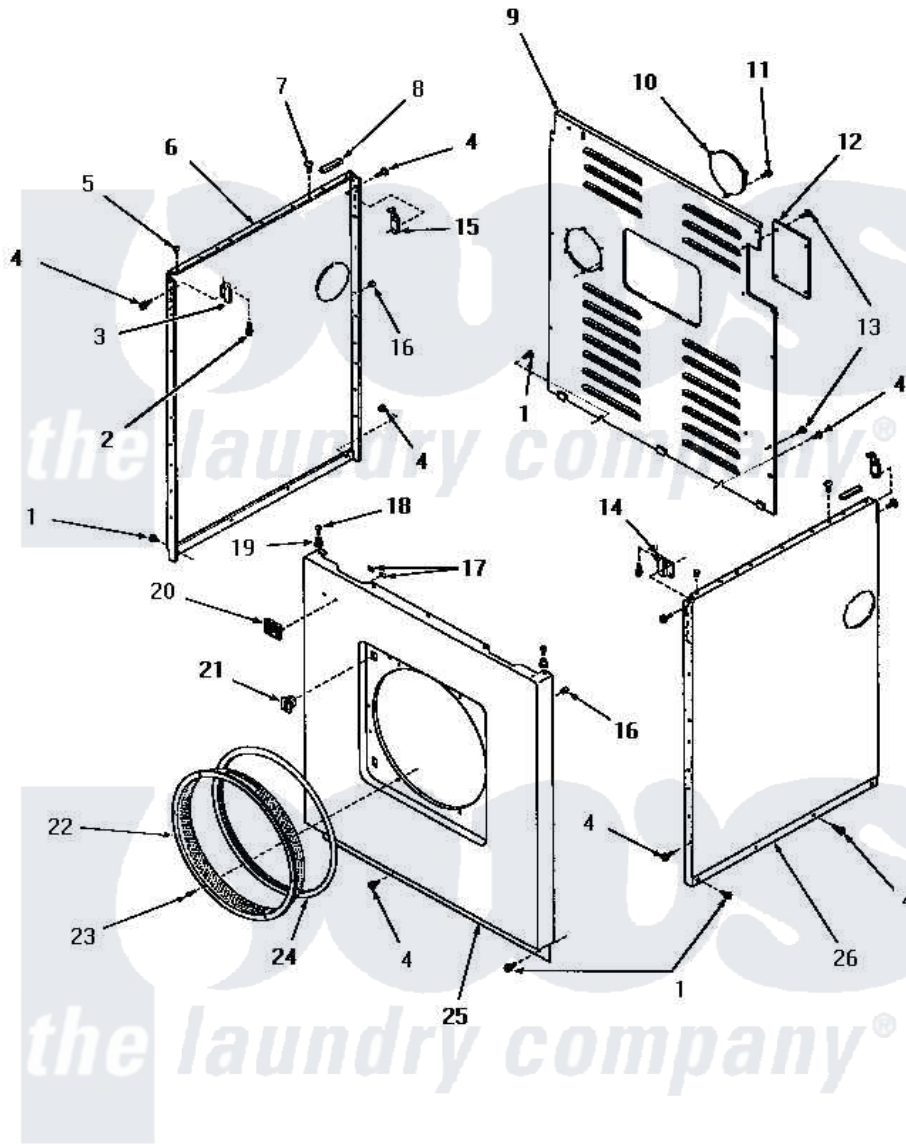

Amana DG6270 21 - PANELS

PANELS

Amana [Residential Amana DG6270 Washer Parts](#) Parts Diagram 21 - PANELS
 Click on the part number to view part

Item	Original Part Number	Replaced By	Status	Part Description
1	25723	27001200		Screw
2	23008			Screw, 10-24 X 3/4 Sems
3	22847		Not Available	BRACKET
4	51784		Not Available	SCREW,10B-16 X 1/2 HEX
5	21176			Bumper
6	52669W		Not Available	SIDE PANEL, LEFT, WHITE
"	52669C		Not Available	SIDE PANEL, LEFT, COPPERTONE
"	52669H		Not Available	SIDE PANEL, LEFT, HARVEST GOLD
"	52669A		Not Available	SIDE PANEL, LEFT, AVOCADO
7	52442		Not Available	SCREW, No.10-16 X 3/8"
8	80312			Bumper Pad
9	52677GR		Not Available	PANEL,REAR xREPLACE
"	52677A		Not Available	REAR PANEL, AVOCADO
"	52677H		Not Available	REAR PANEL, HARVEST GOLD