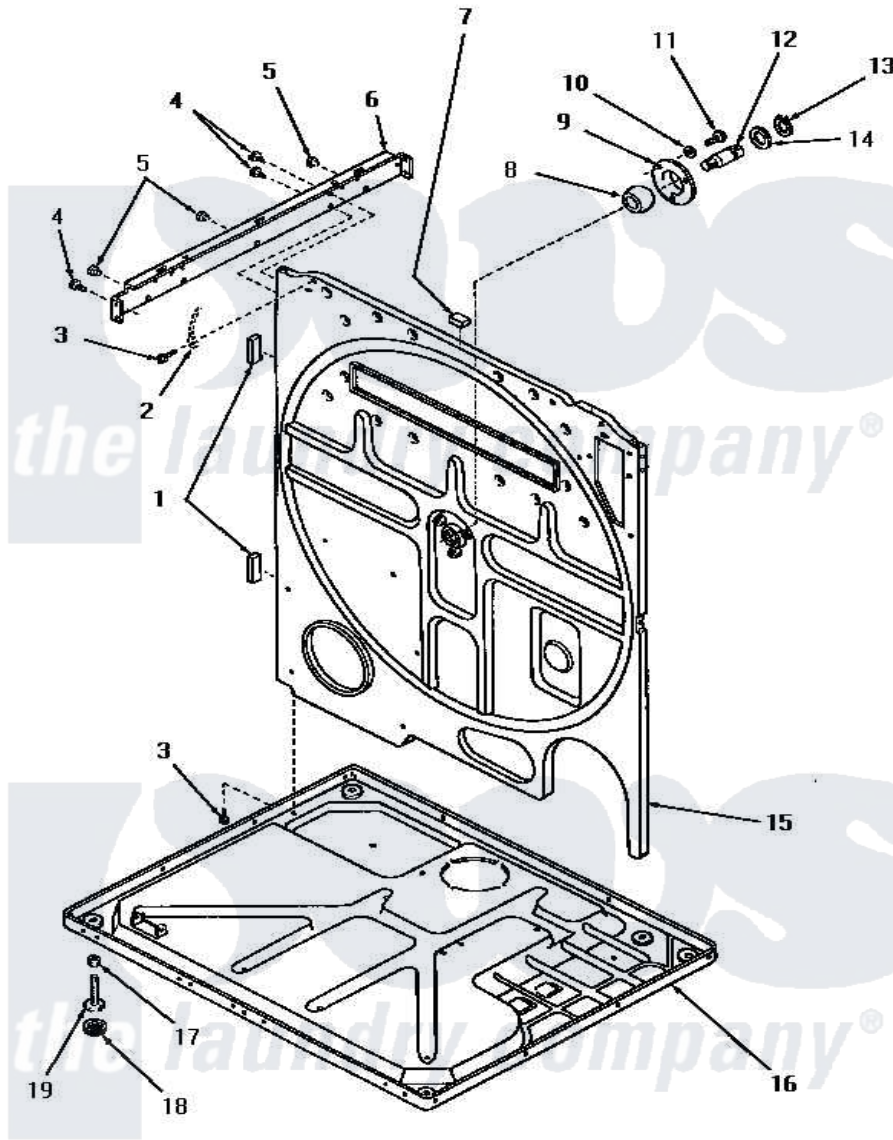

# Amana DG6270 22 - REAR FRAME & FRAME BASE

## REAR FRAME AND FRAME BASE

Amana [Residential Amana DG6270 Washer Parts](#) Parts Diagram 22 - REAR FRAME & FRAME BASE  
 Click on the part number to view part

Item	Original Part Number	Replaced By	Status	Part Description
1	20354		Not Available	BUMPER PAD
2	Y00000000		Not Available	SEE NOTE GROUND WIRE, GREEN
3	51784		Not Available	SCREW, 10B-16 X 1/2 HEX
4	51780	<a href="#">3390631</a>		Screw, 10-16 X 3/8
5	21685	<a href="#">40038001</a>		Bumper
6	51818		Not Available	SUPPORT CHANNEL, RIGHT OR LEFT
7	Y0054053	<a href="#">Y0301205</a>		ELement- L
8	<a href="#">Y52079</a>			Bearing, Drum Shaft
9	51826		Not Available	COVER, BEARING
10	<a href="#">03189</a>			LoCkwasher, 1/4 Std-C P
11	53589	<a href="#">8204624</a>		Bolt
12	53132		Not Available	SHAFT, DRUM
13	<a href="#">70061</a>			Ring, Retaining
14	<a href="#">Y52564</a>			Washer
15	52574		Not Available	FRAME, REAR

16	Y52572	Not Available	FRAME BASE
17	52794	<a href="#">62739</a>	Nut, Lock
18	70282	<a href="#">Y314137</a>	Foot, Rubber
19	Y52696	<a href="#">Y305086</a>	Adjustable Leg And Nut