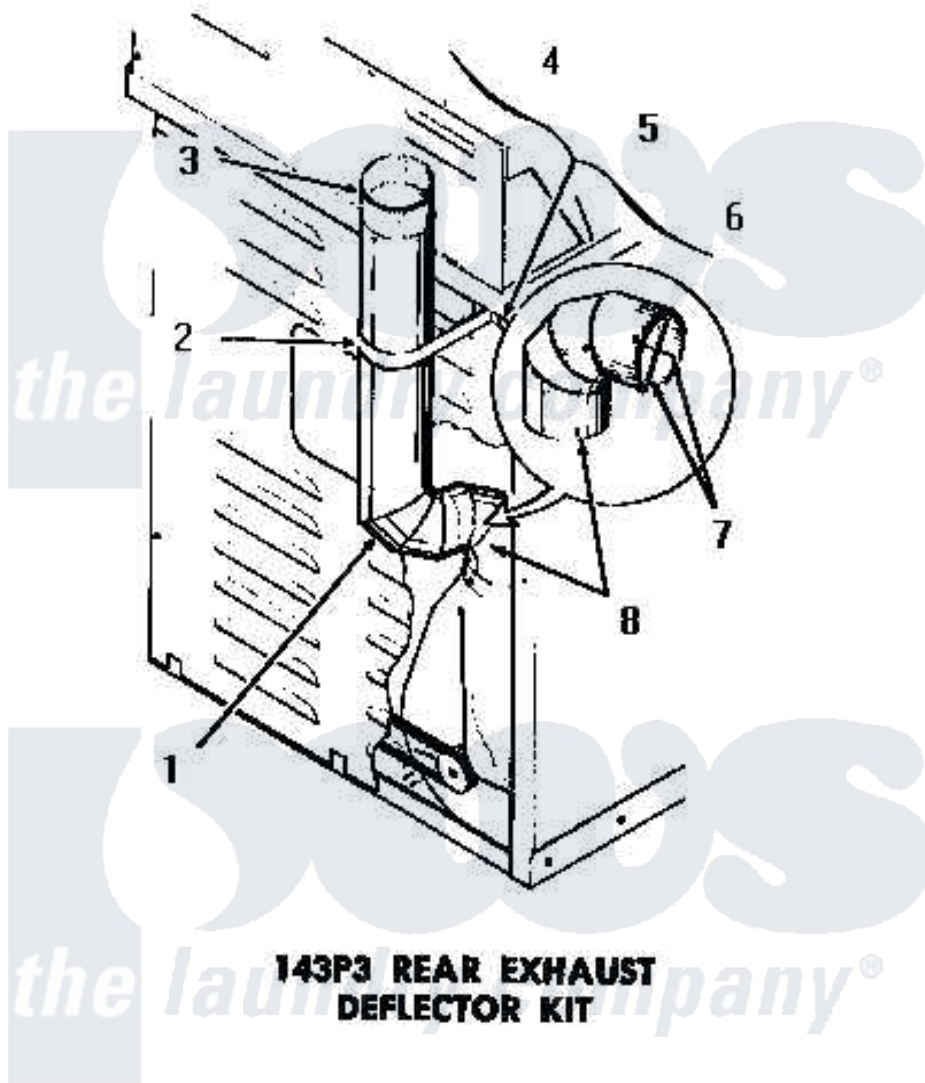

Amana DG6271 02 - 143P3 REAR EXHAUST DEFLECTOR KIT

Amana [Residential Amana DG6271 Washer Parts](#) Parts Diagram 02 - 143P3 REAR EXHAUST DEFLECTOR KIT
 Click on the part number to view part

Item	Original Part Number	Replaced By	Status	Part Description
1	51917		Not Available	ELBOW
2	52127		Not Available	SUPPORT BRACKET
3	Y52129		Not Available	EXHAUST PIPE, 4" X 18"
4	20267			Screw, 10-24 X 3/8 Round
5	03815			Lockwasher, No.10 Ext Shk
6	03673		Not Available	NUT
7	Y00000000		Not Available	SEE NOTE CUT AND REMOVE WIRE GUARDS
8	Y00000000		Not Available	SEE NOTE DRYER EXHAUST ELBOW -- (SUPPLIED WITH DRYER)
NI	143P3		Not Available	REAR EXHAUST DEFLECTOR KIT