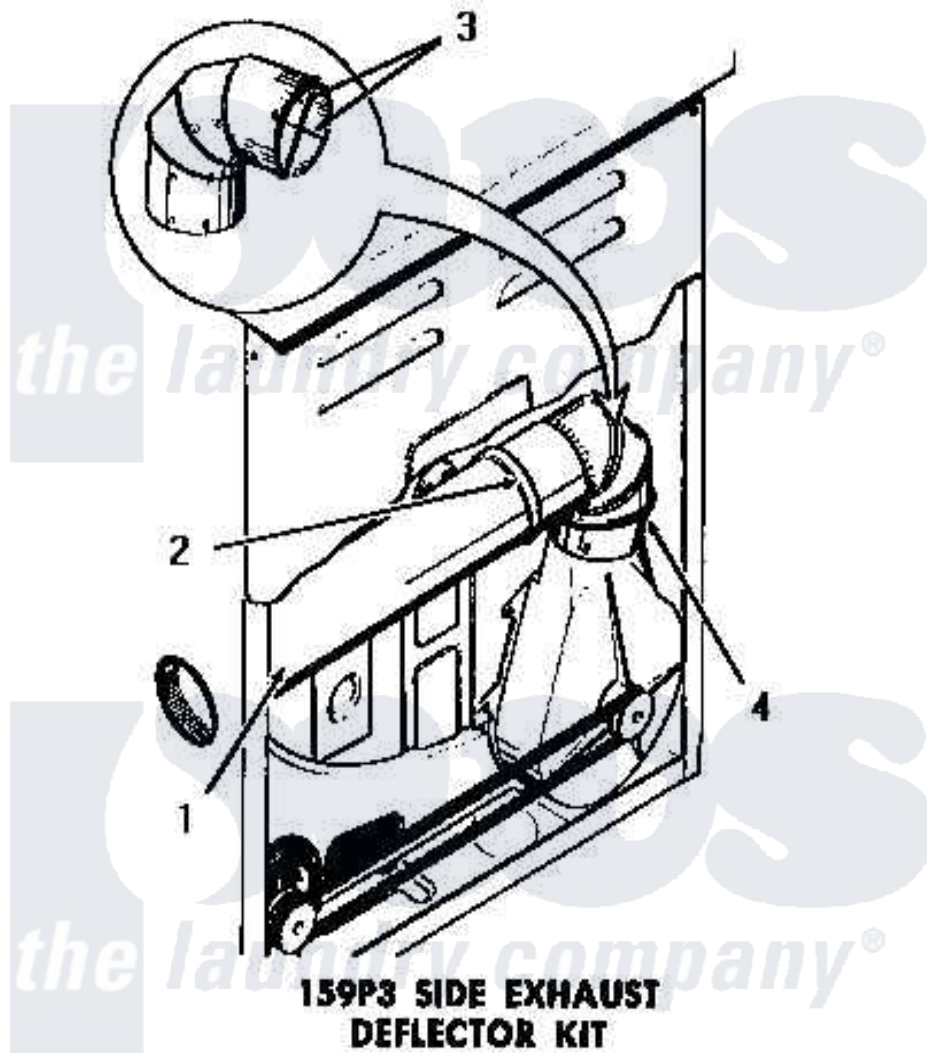

# Amana DG6271 03 - 159P3 SIDE EXHAUST DEFLECTOR KIT

Amana Residential Amana DG6271 Washer Parts Parts Diagram 03 - 159P3 SIDE EXHAUST DEFLECTOR KIT  
 Click on the part number to view part

Item	Original Part Number	Replaced By	Status	Part Description
1	<a href="#">Y0052776</a>			Handle, Oven Door
2	0052775	<a href="#">0057344</a>		Suptop Burner
3	Y00000000		Not Available	SEE NOTE CUT AND REMOVE WIRE GUARDS
4	Y00000000		Not Available	SEE NOTE DRYER EXHAUST ELBOW -- (SUPPLIED WITH DRYER)
NI	159P3		Not Available	SIDE EXHAUST DEFLECTOR KIT