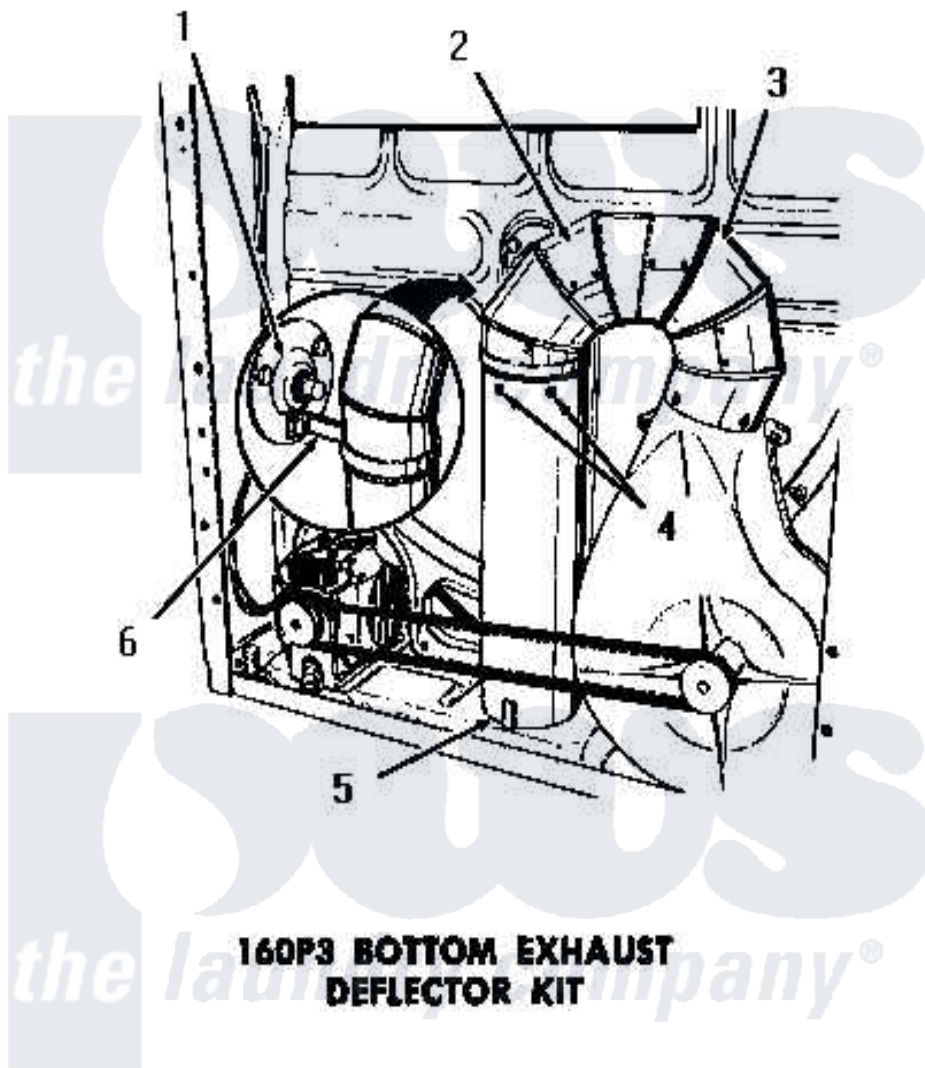

Amana DG6271 04 - 160P3 BOTTOM EXHAUST DEFLECTOR KIT

160P3 BOTTOM EXHAUST DEFLECTOR KIT

Amana [Residential Amana DG6271 Washer Parts](#) Parts Diagram 04 - 160P3 BOTTOM EXHAUST DEFLECTOR KIT
 Click on the part number to view part

Item	Original Part Number	Replaced By	Status	Part Description
1	Y00000000		Not Available	SEE NOTE BEARING RETAINER
2	52699		Not Available	SHORT 90 DEGREES ELBOW
3	Y00000000		Not Available	SEE NOTE DRYER EXHAUST ELBOW -- (SUPPLIED WITH DRYER)
4	23222	3177991		Screw
5	52698		Not Available	EXHAUST TUBE
6	0052775	0057344		Suptop Burner
NI	160P3		Not Available	BOTTOM EXHAUST DEFLECTOR KIT